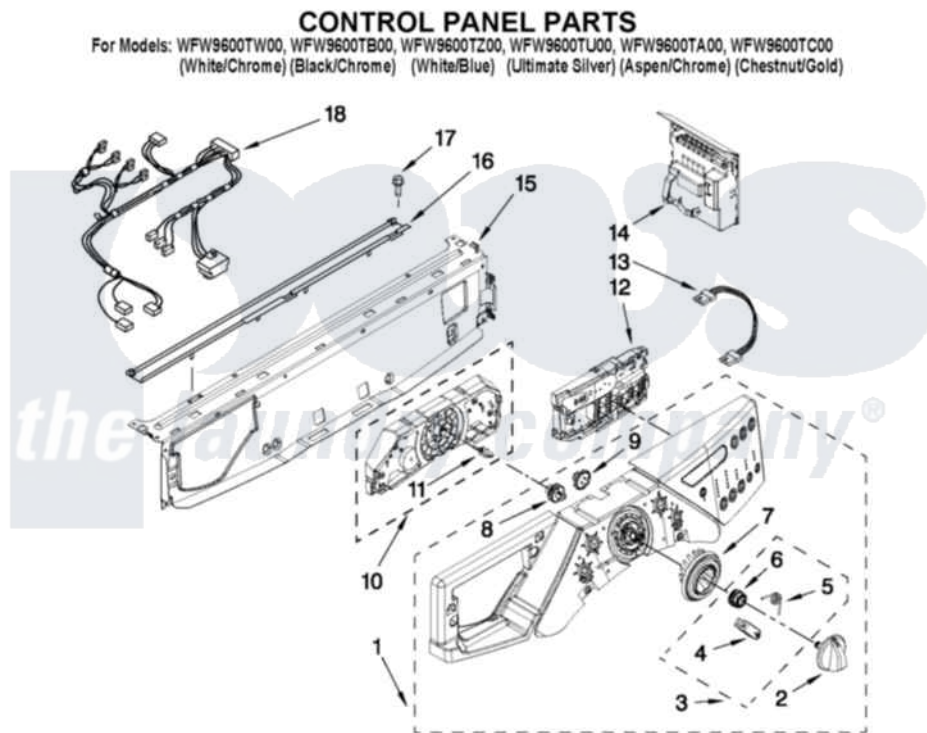

# Whirlpool WFW9600TB00 03 - CONTROL PANEL PARTS

FOR ORDERING INFORMATION REFER TO PARTS PRICE LIST

[Whirlpool Residential Whirlpool WFW9600TB00 Washer Parts](#) Parts Diagram 03 - CONTROL PANEL PARTS  
 Click on the part number to view part

Item	Original Part Number	Replaced By	Status	Part Description
1	<a href="#">W10157776</a>			Panel, Control
"	W10157777		Not Available	Panel, Control (Black)
"	W10157799		Not Available	Panel, Control (White/Blue)
"	W10157800		Not Available	Panel, Control (Ultimate Silver)
"	<a href="#">W10157801</a>			Panel, Control
"	W10157802		Not Available	Panel, Control (Chestnut)
2	<a href="#">W10131369</a>			Knob, Control
"	<a href="#">W10131370</a>			Knob, Control
"	<a href="#">W10131373</a>			Knob, Control
"	<a href="#">W10131371</a>			Knob, Control
"	<a href="#">W10166961</a>			Knob, Control
"	<a href="#">W10166990</a>			Knob, Control
3	<a href="#">W10133927</a>			Wheel, Detent Kit
4	W10131661	<a href="#">W10133927</a>		Wheel, Detent Kit
5	W10131377	<a href="#">W10133927</a>		Wheel, Detent Kit
6	W10131378	<a href="#">W10133927</a>		Wheel, Detent Kit

7	W10131376	<a href="#">W10012410</a>	Knob, Light Ring
8	<a href="#">W10131381</a>		Wheel, Encoder
9	W10131382	<a href="#">W10012440</a>	Retainer-Snap
10	<a href="#">W10164402</a>		User Interface, Center
11	<a href="#">8183177</a>		Adapter, Encoder Wheel
12	W10157890	<a href="#">W10319814</a>	Control-Elec
13	<a href="#">W10157884</a>		Harness, Wiring
14	<a href="#">W10157913</a>		Microcomputer, Machine Control
15	8183203	<a href="#">W10059240</a>	Brace, Front Top
16	<a href="#">8183204</a>		Channel, Water
17	8181756	<a href="#">488729</a>	Screw
18	<a href="#">W10157883</a>		Harness, Wiring