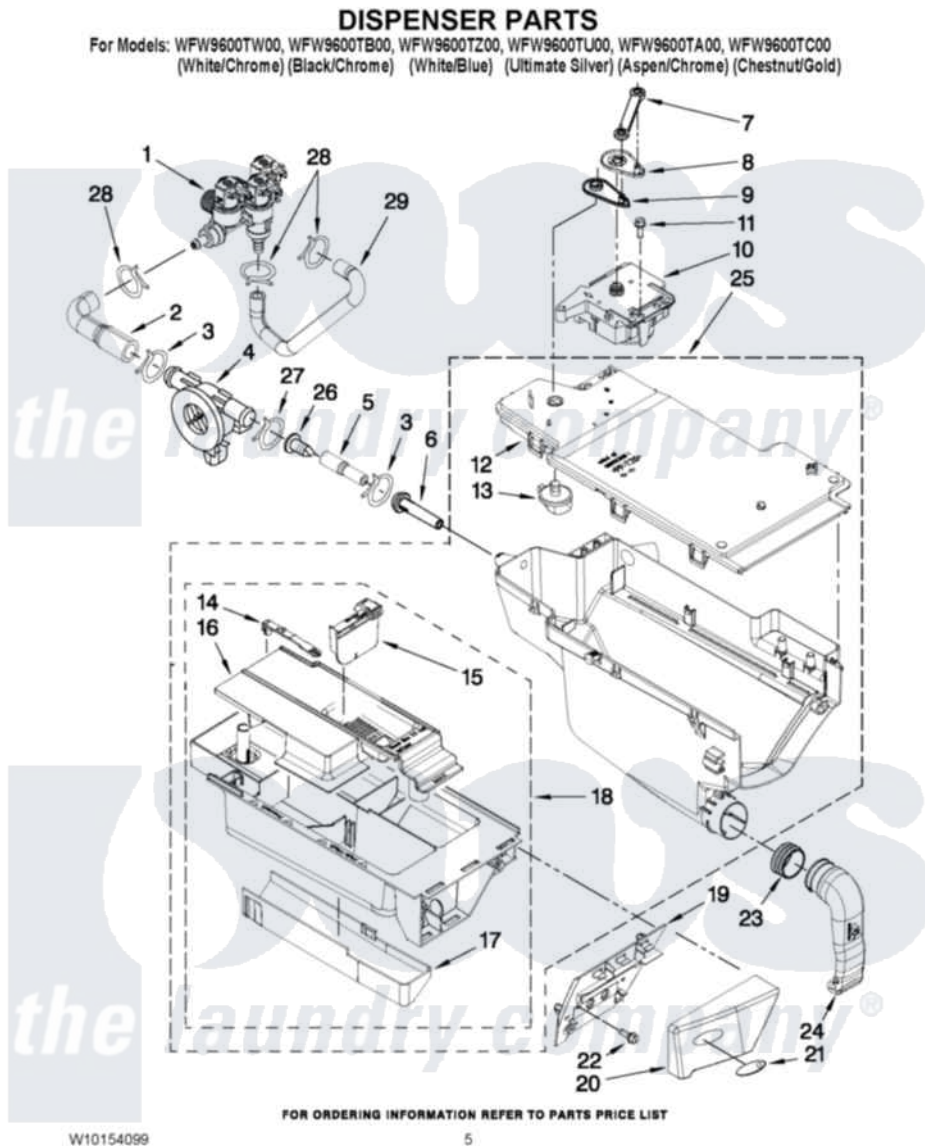

Whirlpool WFW9600TB00 04 - DISPENSER PARTS

Whirlpool Residential Whirlpool WFW9600TB00 Washer Parts Parts Diagram 04 - DISPENSER PARTS
 Click on the part number to view part

Item	Original Part Number	Replaced By	Status	Part Description
1	W10156253			Valve, Water Inlet
2	8183182			Hose, Flowmeter
3	8181751	489503		Clamp
4	8181696	W10110225		Flowmeter
5	W10156255			Hose, Duckbill/ Inlet Nozzle
6	8183181			Nozzle, Inlet
7	8183183			Lever, Water Distribution
8	8183184			Cam, Actuator
9	W10161052			Lever, Water Distribution
10	8183186	W10352973		Actuator
11	8181661			Screw, Actuator
12	W10164400			Plate, Distribution
13	8181712			Nozzle, Distribution
14	8181721			Hook, Drawer
15	W10121596			Separator, With Selection Slider
16	W10157775			Syphon, Bleach/Softener

17	8183179		Cover, Detergent Drawer
18	W10157760		Drawer, Detergent
19	W10156617		Bracket, Handle Fixation
20	W10156618	W10156625	Handle
"	W10156619	Not Available	Handle, Drawer (Includes Items 19 & 21) (Black)
"	W10156620	Not Available	Handle, Drawer (Includes Items 19 & 21) (Ultimate Silver)
"	W10156621	W10156628	Handle
"	W10156622	W10156629	Handle
21	8183253		Medallion
22	8182214		Screw
23	8181747		Seal
24	8181718		Tube, Dispenser To Bellow
25	W10157759		Dispenser, Complete
26	W10156256	8055306	Check Valve, Duck Bill
27	W10156064	489503	Clamp
28	8181754	489503	Clamp
29	W10156130		Hose, Inlet Valve To Steamer Siphon