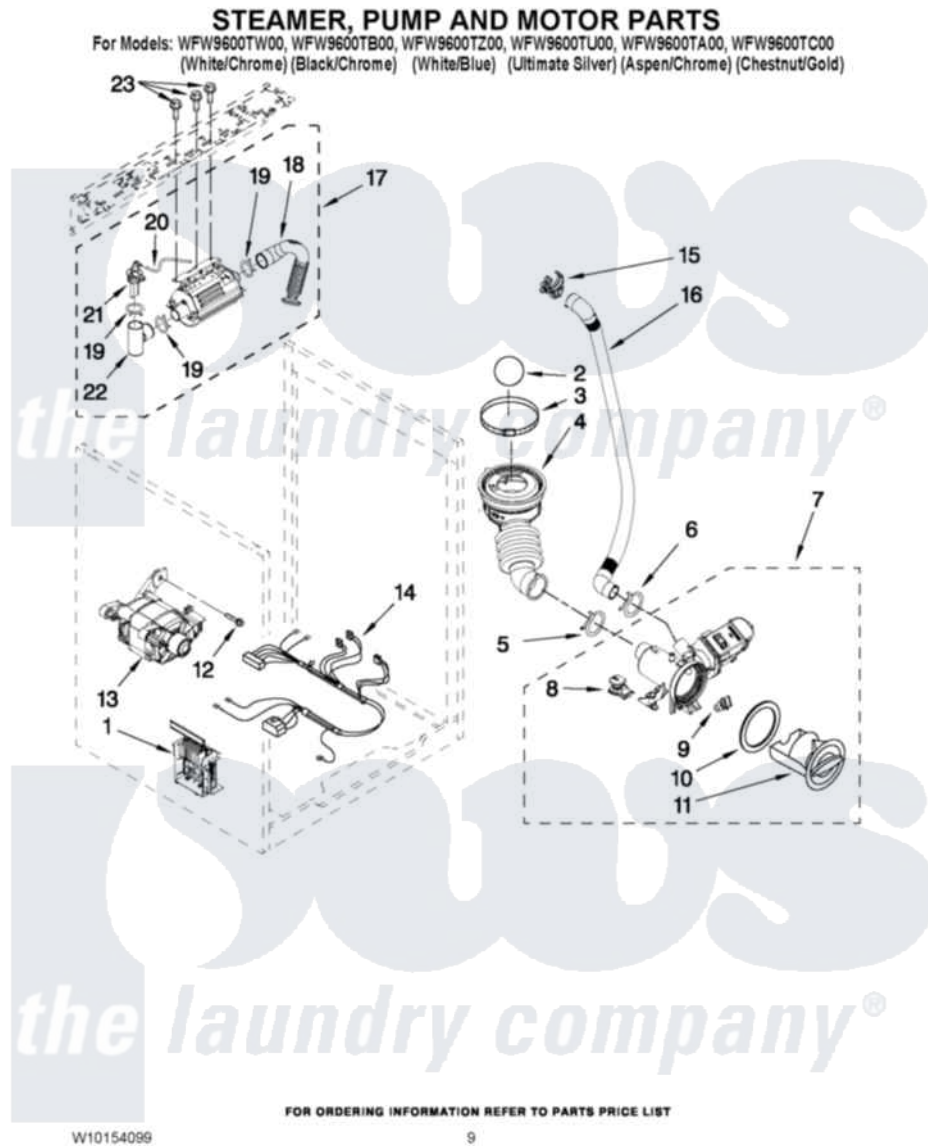

# Whirlpool WFW9600TB00 06 - STEAMER, PUMP AND MOTOR PARTS

Whirlpool [Residential Whirlpool WFW9600TB00 Washer Parts](#) Parts Diagram 06 - STEAMER, PUMP AND MOTOR PARTS

[Click on the part number to view part](#)

Item	Original Part Number	Replaced By	Status	Part Description
1	<a href="#">8183196</a>			Motor Control Unit
2	<a href="#">W10121657</a>			Ball
3	8181734	<a href="#">696392</a>		Hose Clamp
4	<a href="#">8181732</a>			Hose, Tub To Pump
5	8181753	<a href="#">285655</a>		Clamp, Hose
6	8181752	<a href="#">3367052</a>		Clamp, Hose
7	8182821	<a href="#">280187</a>		Pump-Water
8	<a href="#">8182820</a>			Grommet, Damper
9	<a href="#">8182816</a>			Grommet, Damper
10	<a href="#">8181736</a>			Seal, Filter Cap
11	<a href="#">8183027</a>			Cap, Filter
12	<a href="#">W10128585</a>			Bolt, Motor
13	<a href="#">8182793</a>			Motor, Drive
14	<a href="#">W10157915</a>			Harness, Motor
15	<a href="#">8182209</a>			Retainer, Drain Hose
16	8181740	<a href="#">W10003250</a>		Hose, Drain-Inner

17	<a href="#">W10157910</a>		Steamer, Complete Assembly
18	<a href="#">W10156132</a>		Hose, Steamer/Tub
19	W10156063	<a href="#">285655</a>	Clamp, Hose
20	<a href="#">W10156133</a>		Hose, Overflow
21	<a href="#">W10156250</a>		Cap, Siphon
22	<a href="#">W10156251</a>		Tank, Siphon
23	8181828	<a href="#">488729</a>	Screw