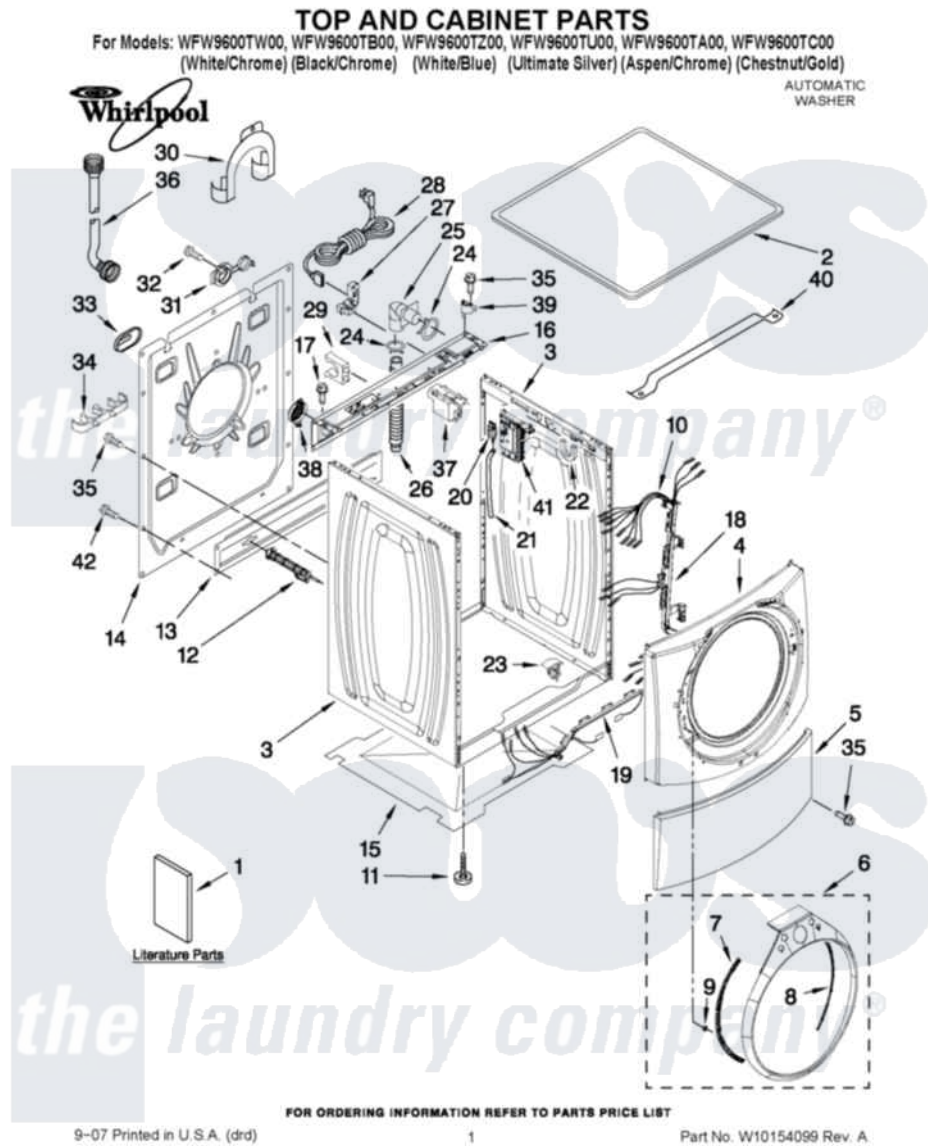

Whirlpool WFW9600TC00 01 - TOP AND CABINET PARTS

Whirlpool Residential Whirlpool WFW9600TC00 Washer Parts Parts Diagram 01 - TOP AND CABINET PARTS
Click on the part number to view part

Item	Original Part Number	Replaced By	Status	Part Description
1	W10133484		Not Available	Use & Care Guide
"	W10133490		Not Available	Tech Sheet
"	W10133489		Not Available	Quick Start Guide
"	W10162665		Not Available	Energy Guide
2	8181799	8181641		Top
"	8183061			Top
"	W10121849	8183007		Top
"	W10166922			Top
"	W10166926			Top
3	8183144			Cabinet
"	8183212			Cabinet
"	8183214			Cabinet
"	W10166923			Cabinet
"	W10166960			Cabinet
4	8183151	W10015590		Panel
"	8183215			Panel, Front