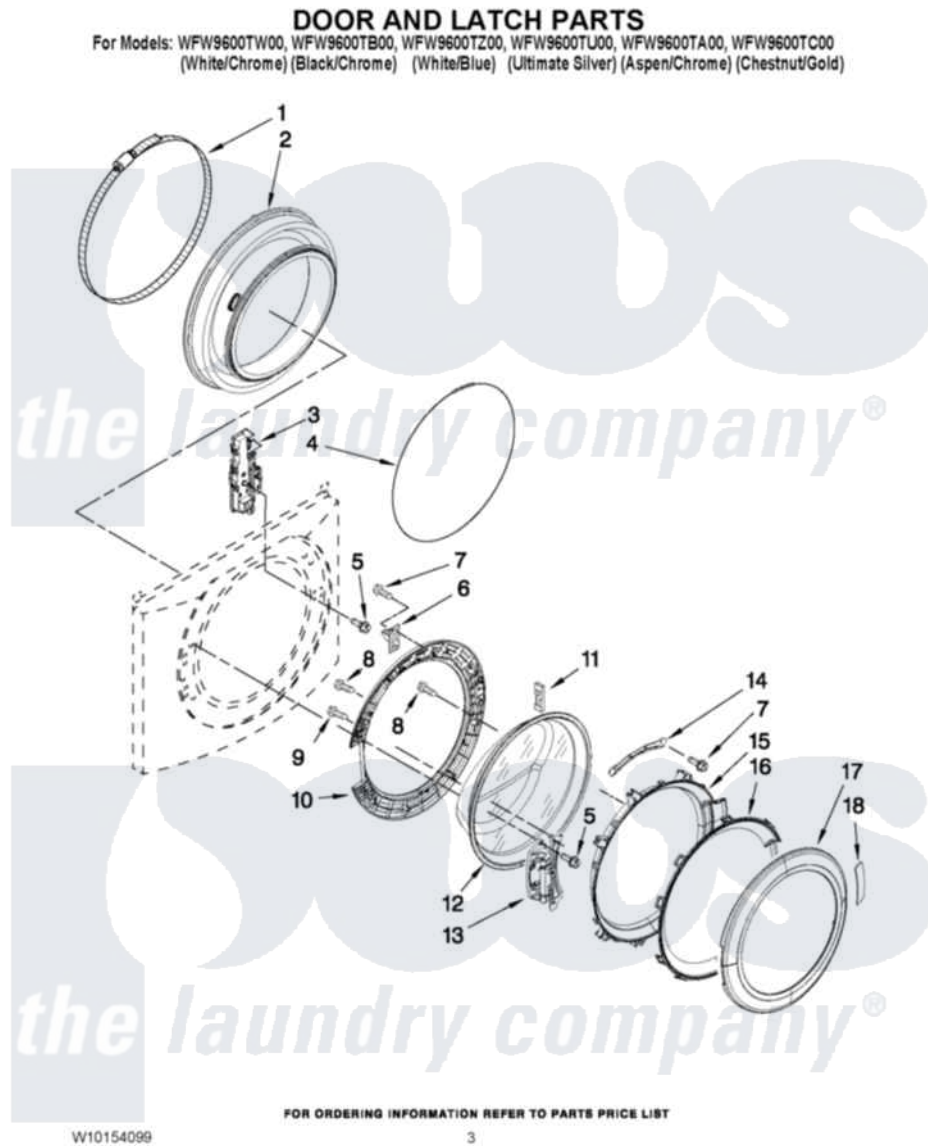

# Whirlpool WFW9600TC00 02 - DOOR AND LATCH PARTS

Whirlpool [Residential Whirlpool WFW9600TC00 Washer Parts](#) Parts Diagram 02 - DOOR AND LATCH PARTS  
 Click on the part number to view part

Item	Original Part Number	Replaced By	Status	Part Description
1	<a href="#">8182210</a>			Clamp, Bellow
2	<a href="#">8182119</a>			Bellow
3	<a href="#">8183270</a>			Lock, Door
4	<a href="#">8182211</a>			Clamp, Bellow To Front Panel
5	8181760	<a href="#">8540725</a>		Screw
6	8183198	<a href="#">W10217552</a>		Hook, Door
7	8181758	<a href="#">8182214</a>		Screw
8	<a href="#">8181661</a>			Screw, Actuator
9	<a href="#">8181660</a>			Screw
10	<a href="#">8183195</a>			Frame, Door Back Support
11	8181659	<a href="#">W10128586</a>		Clamp, Glass Support
12	<a href="#">8181655</a>			Glass, Door
13	<a href="#">8183202</a>			Hinge, Door
14	8183199	<a href="#">W10295703</a>		Clamp, Glass
15	<a href="#">8183256</a>			Frame, Door Front Support
16	<a href="#">8183255</a>			Screen, Door

17	8183220	<a href="#">W10069120</a>	Trim Ring, Outer Door
"	8183221	<a href="#">W10069160</a>	Ring-Trim
"	<a href="#">8183219</a>		Trim Ring, Outer Door
18	<a href="#">W10121607</a>		Pad, Door Handle