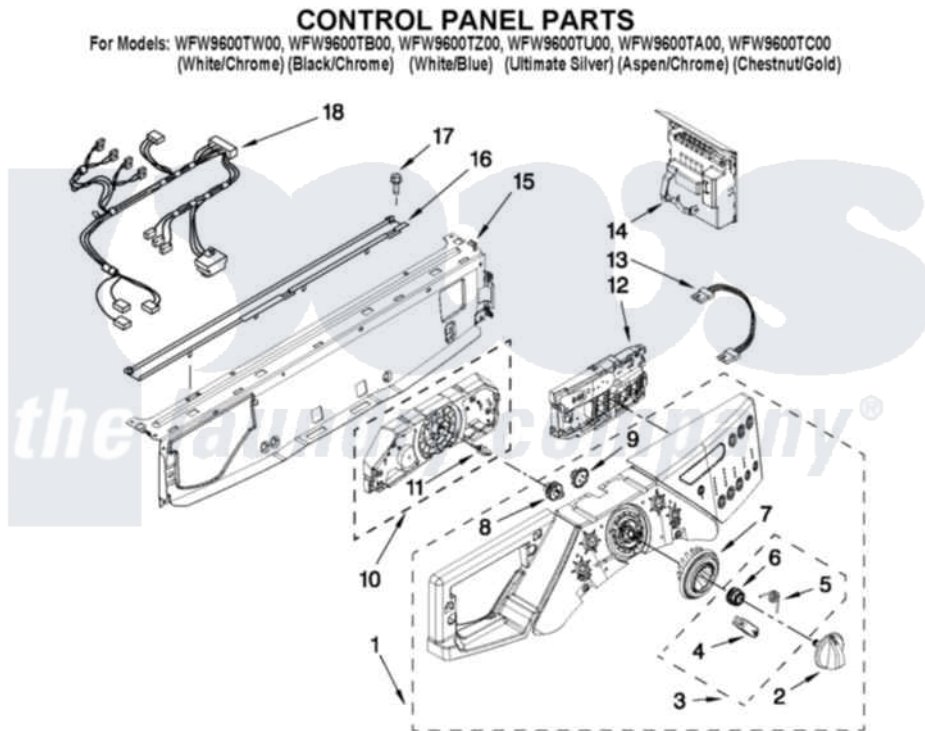

# Whirlpool WFW9600TC00 03 - CONTROL PANEL PARTS

FOR ORDERING INFORMATION REFER TO PARTS PRICE LIST

[Whirlpool Residential Whirlpool WFW9600TC00 Washer Parts](#) Parts Diagram 03 - CONTROL PANEL PARTS  
 Click on the part number to view part

Item	Original Part Number	Replaced By	Status	Part Description
1	<a href="#">W10157776</a>			Panel, Control
"	W10157777		Not Available	Panel, Control (Black)
"	W10157799		Not Available	Panel, Control (White/Blue)
"	W10157800		Not Available	Panel, Control (Ultimate Silver)
"	<a href="#">W10157801</a>			Panel, Control
"	W10157802		Not Available	Panel, Control (Chestnut)
2	<a href="#">W10131369</a>			Knob, Control
"	<a href="#">W10131370</a>			Knob, Control
"	<a href="#">W10131373</a>			Knob, Control
"	<a href="#">W10131371</a>			Knob, Control
"	<a href="#">W10166961</a>			Knob, Control
"	<a href="#">W10166990</a>			Knob, Control
3	<a href="#">W10133927</a>			Wheel, Detent Kit
4	W10131661	<a href="#">W10133927</a>		Wheel, Detent Kit
5	W10131377	<a href="#">W10133927</a>		Wheel, Detent Kit
6	W10131378	<a href="#">W10133927</a>		Wheel, Detent Kit

7	W10131376	<a href="#">W10012410</a>	Knob, Light Ring
8	<a href="#">W10131381</a>		Wheel, Encoder
9	W10131382	<a href="#">W10012440</a>	Retainer-Snap
10	<a href="#">W10164402</a>		User Interface, Center
11	<a href="#">8183177</a>		Adapter, Encoder Wheel
12	W10157890	<a href="#">W10319814</a>	Control-Elec
13	<a href="#">W10157884</a>		Harness, Wiring
14	<a href="#">W10157913</a>		Microcomputer, Machine Control
15	8183203	<a href="#">W10059240</a>	Brace, Front Top
16	<a href="#">8183204</a>		Channel, Water
17	8181756	<a href="#">488729</a>	Screw
18	<a href="#">W10157883</a>		Harness, Wiring