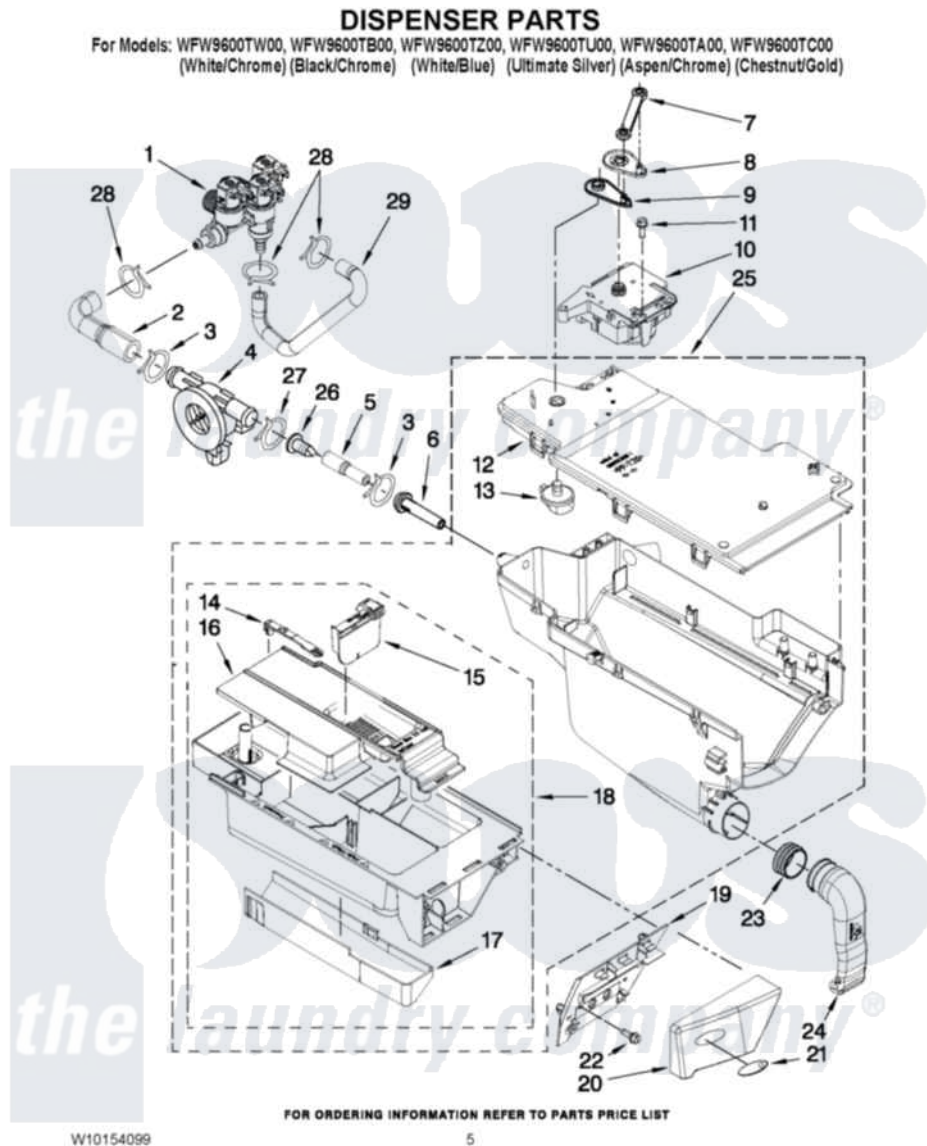

Whirlpool WFW9600TC00 04 - DISPENSER PARTS

Whirlpool Residential Whirlpool WFW9600TC00 Washer Parts Parts Diagram 04 - DISPENSER PARTS
 Click on the part number to view part

Item	Original Part Number	Replaced By	Status	Part Description
1	W10156253			Valve, Water Inlet
2	8183182			Hose, Flowmeter
3	8181751	489503		Clamp
4	8181696	W10110225		Flowmeter
5	W10156255			Hose, Duckbill/ Inlet Nozzle
6	8183181			Nozzle, Inlet
7	8183183			Lever, Water Distribution
8	8183184			Cam, Actuator
9	W10161052			Lever, Water Distribution
10	8183186	W10352973		Actuator
11	8181661			Screw, Actuator
12	W10164400			Plate, Distribution
13	8181712			Nozzle, Distribution
14	8181721			Hook, Drawer
15	W10121596			Separator, With Selection Slider
16	W10157775			Syphon, Bleach/Softener

17	8183179		Cover, Detergent Drawer
18	W10157760		Drawer, Detergent
19	W10156617		Bracket, Handle Fixation
20	W10156618	W10156625	Handle
"	W10156619	Not Available	Handle, Drawer (Includes Items 19 & 21) (Black)
"	W10156620	Not Available	Handle, Drawer (Includes Items 19 & 21) (Ultimate Silver)
"	W10156621	W10156628	Handle
"	W10156622	W10156629	Handle
21	8183253		Medallion
22	8182214		Screw
23	8181747		Seal
24	8181718		Tube, Dispenser To Bellow
25	W10157759		Dispenser, Complete
26	W10156256	8055306	Check Valve, Duck Bill
27	W10156064	489503	Clamp
28	8181754	489503	Clamp
29	W10156130		Hose, Inlet Valve To Steamer Siphon