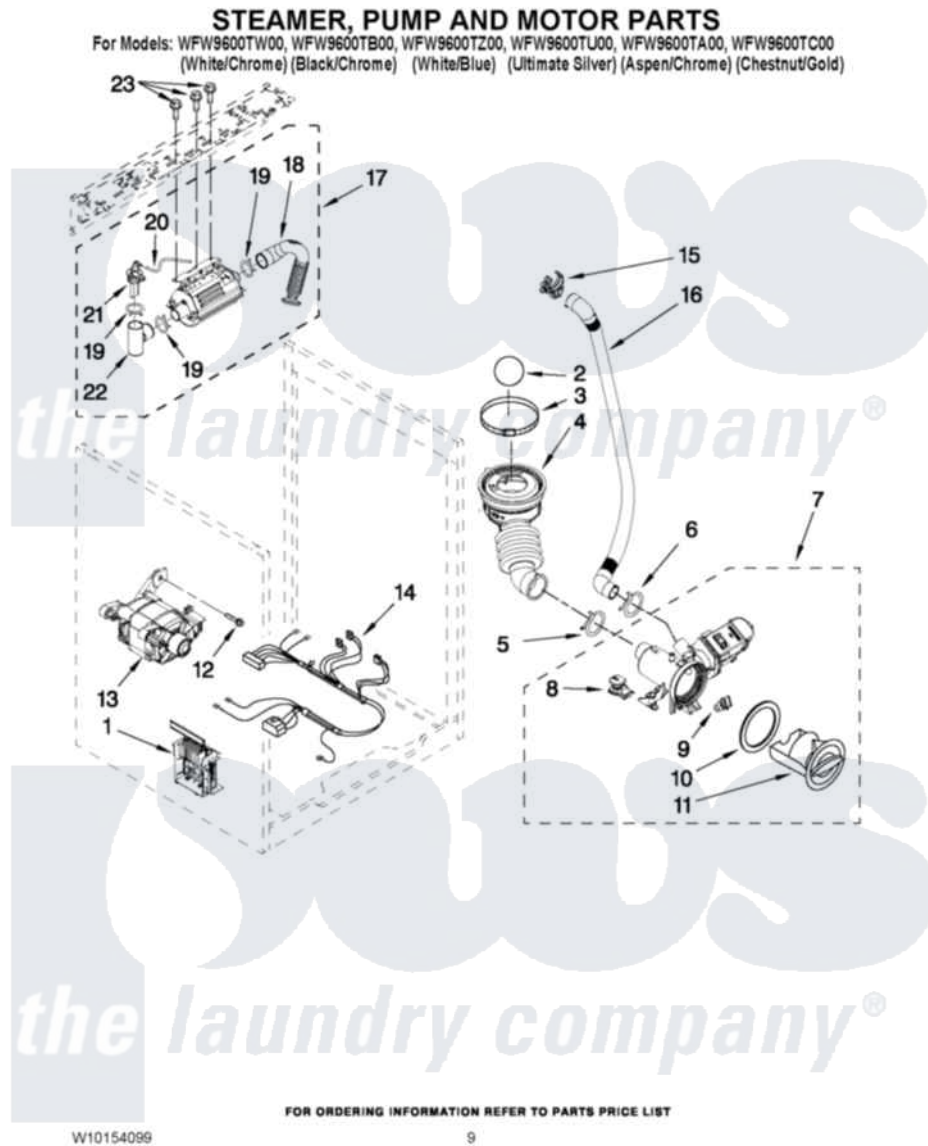

Whirlpool WFW9600TC00 06 - STEAMER, PUMP AND MOTOR PARTS

Whirlpool [Residential Whirlpool WFW9600TC00 Washer Parts](#) Parts Diagram 06 - STEAMER, PUMP AND MOTOR PARTS

[Click on the part number to view part](#)

Item	Original Part Number	Replaced By	Status	Part Description
1	8183196			Motor Control Unit
2	W10121657			Ball
3	8181734	696392		Hose Clamp
4	8181732			Hose, Tub To Pump
5	8181753	285655		Clamp, Hose
6	8181752	3367052		Clamp, Hose
7	8182821	280187		Pump-Water
8	8182820			Grommet, Damper
9	8182816			Grommet, Damper
10	8181736			Seal, Filter Cap
11	8183027			Cap, Filter
12	W10128585			Bolt, Motor
13	8182793			Motor, Drive
14	W10157915			Harness, Motor
15	8182209			Retainer, Drain Hose
16	8181740	W10003250		Hose, Drain-Inner

17	W10157910		Steamer, Complete Assembly
18	W10156132		Hose, Steamer/Tub
19	W10156063	285655	Clamp, Hose
20	W10156133		Hose, Overflow
21	W10156250		Cap, Siphon
22	W10156251		Tank, Siphon
23	8181828	488729	Screw