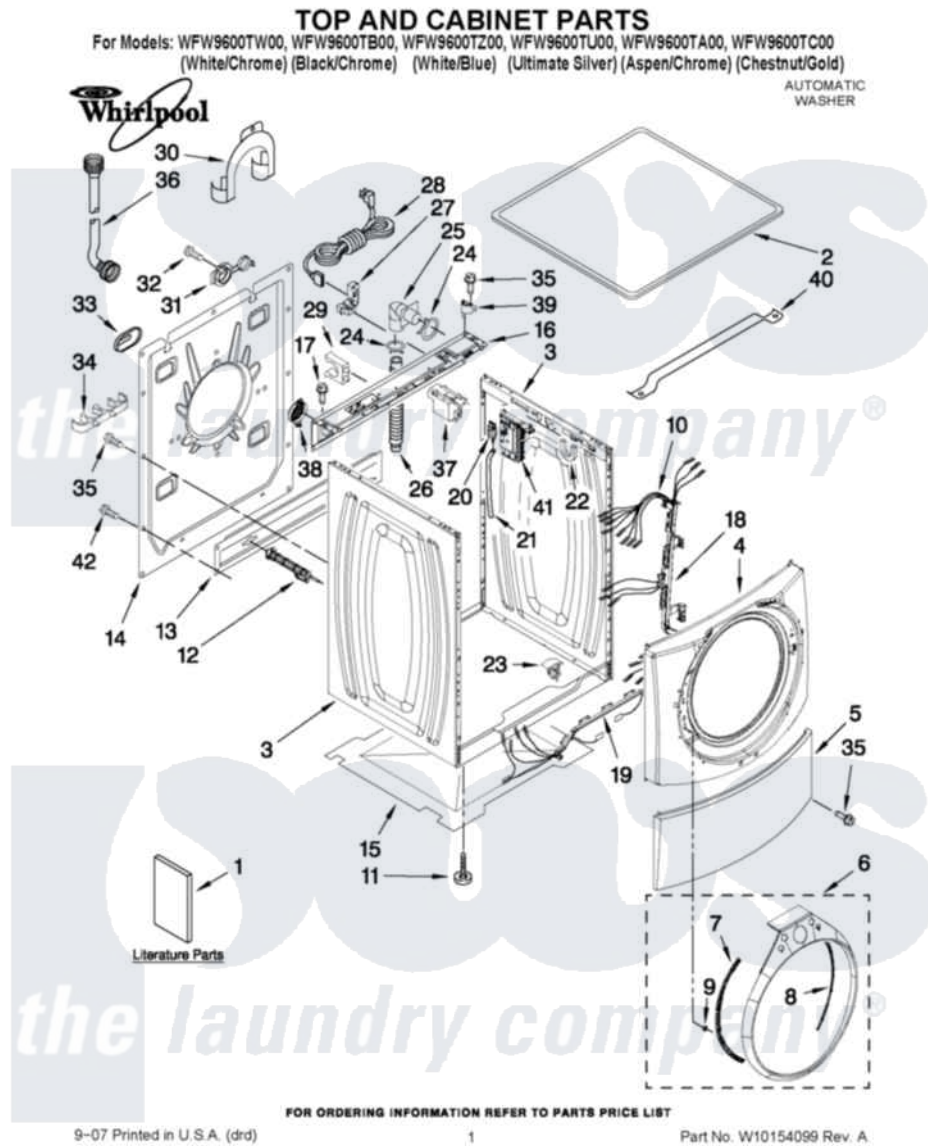

Whirlpool WFW9600TW00 01 - TOP AND CABINET PARTS

Whirlpool [Residential Whirlpool WFW9600TW00 Washer Parts](#) Parts Diagram 01 - TOP AND CABINET PARTS
 Click on the part number to view part

Item	Original Part Number	Replaced By	Status	Part Description
1	W10133484		Not Available	Use & Care Guide
"	W10133490		Not Available	Tech Sheet
"	W10133489		Not Available	Quick Start Guide
"	W10162665		Not Available	Energy Guide
2	8181799	8181641		Top
"	8183061			Top
"	W10121849	8183007		Top
"	W10166922			Top
"	W10166926			Top
3	8183144			Cabinet
"	8183212			Cabinet
"	8183214			Cabinet
"	W10166923			Cabinet
"	W10166960			Cabinet
4	8183151	W10015590		Panel
"	8183215			Panel, Front