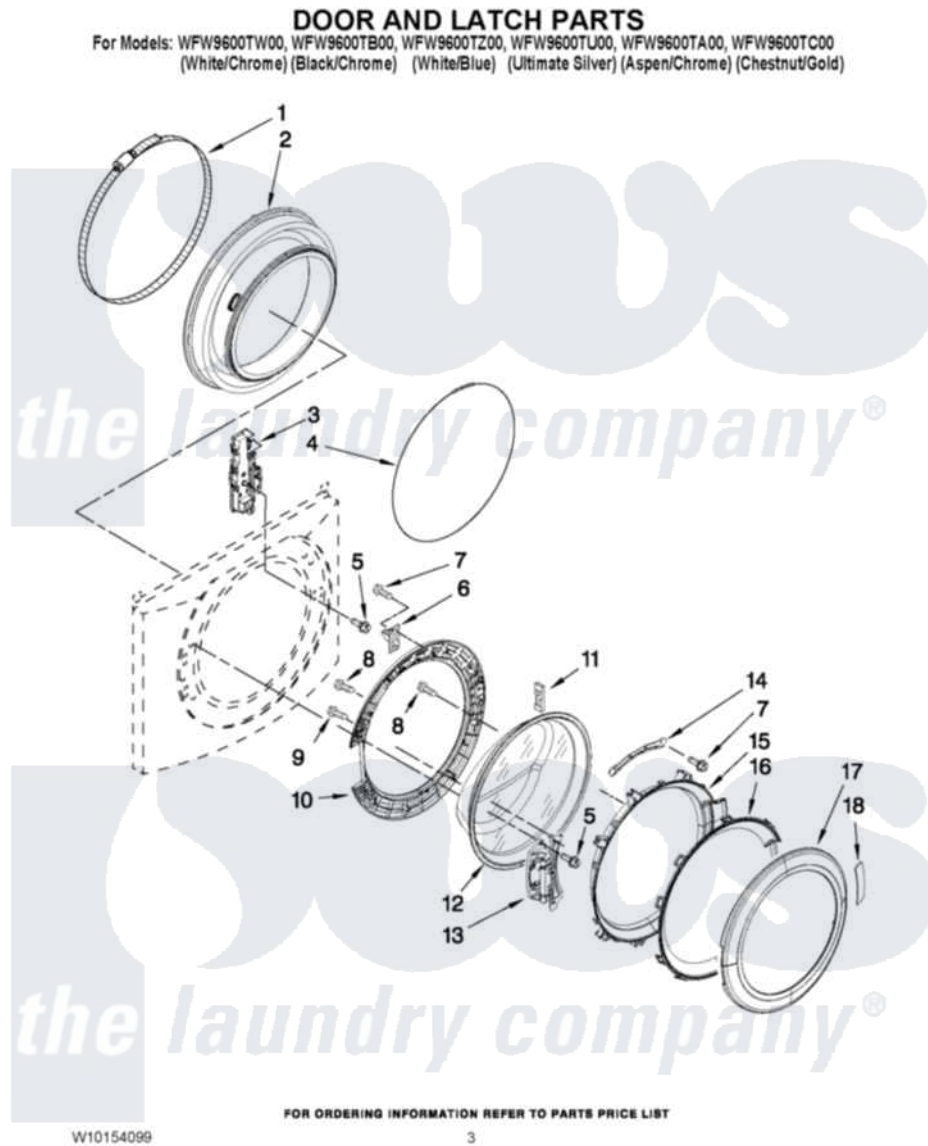

Whirlpool WFW9600TW00 02 - DOOR AND LATCH PARTS

Whirlpool [Residential Whirlpool WFW9600TW00 Washer Parts](#) Parts Diagram 02 - DOOR AND LATCH PARTS
 Click on the part number to view part

Item	Original Part Number	Replaced By	Status	Part Description
1	8182210			Clamp, Bellow
2	8182119			Bellow
3	8183270			Lock, Door
4	8182211			Clamp, Bellow To Front Panel
5	8181760	8540725		Screw
6	8183198	W10217552		Hook, Door
7	8181758	8182214		Screw
8	8181661			Screw, Actuator
9	8181660			Screw
10	8183195			Frame, Door Back Support
11	8181659	W10128586		Clamp, Glass Support
12	8181655			Glass, Door
13	8183202			Hinge, Door
14	8183199	W10295703		Clamp, Glass
15	8183256			Frame, Door Front Support
16	8183255			Screen, Door

17	8183220	W10069120	Trim Ring, Outer Door
"	8183221	W10069160	Ring-Trim
"	8183219		Trim Ring, Outer Door
18	W10121607		Pad, Door Handle