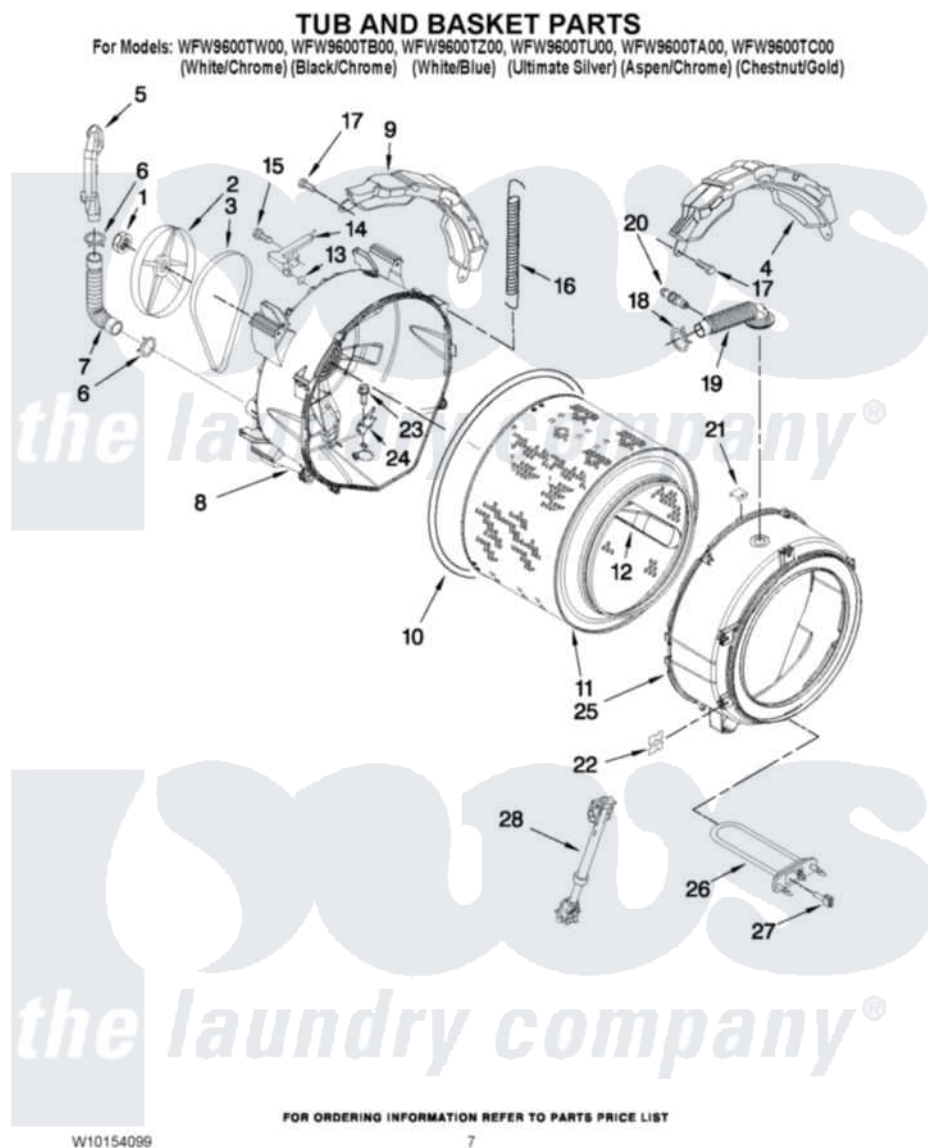

Whirlpool WFW9600TW00 05 - TUB AND BASKET PARTS

Whirlpool [Residential Whirlpool WFW9600TW00 Washer Parts](#) Parts Diagram 05 - TUB AND BASKET PARTS
 Click on the part number to view part

Item	Original Part Number	Replaced By	Status	Part Description
1	8181672	W10283361		Nut, Pulley
2	8182650			Pulley
3	8183269	W10388414		Belt
4	8181645	W10008880		Counterweight, Front
5	8181744			Pipe, Ventilation
6	8181746	W10208156		Clamp
7	8181743			Hose, Exhaust
8	W10157908	W10250764		Tub-Outer
9	8181644			Counterweight, Rear
10	8181673			Gasket, Tub
11	8182247	W10269756		Basket
12	8182233			Baffle, Basket
13	8181748	W10250553		O-Ring, Air Trap
14	8181731			Airtrap
15	8181785			Screw
16	8182814			Spring, Suspension

17	8181647	W10182109	Screw-Kit
18	8181742	3367052	Clamp, Hose
19	W10156130		Hose, Inlet Valve To Steamer Siphon
20	W10156249		Connector, Overflow Hose
21	8181667	8540092	Clamp, Tub
22	8182512		Nut, Push-In
23	8182214		Screw
24	8181686	W10250558	Bracket, Heater Support
25	8182312	285981	Tub-Outer
26	8182666		Element, Heating
27	8181705		Ntc
28	8182812		Shock Absorber