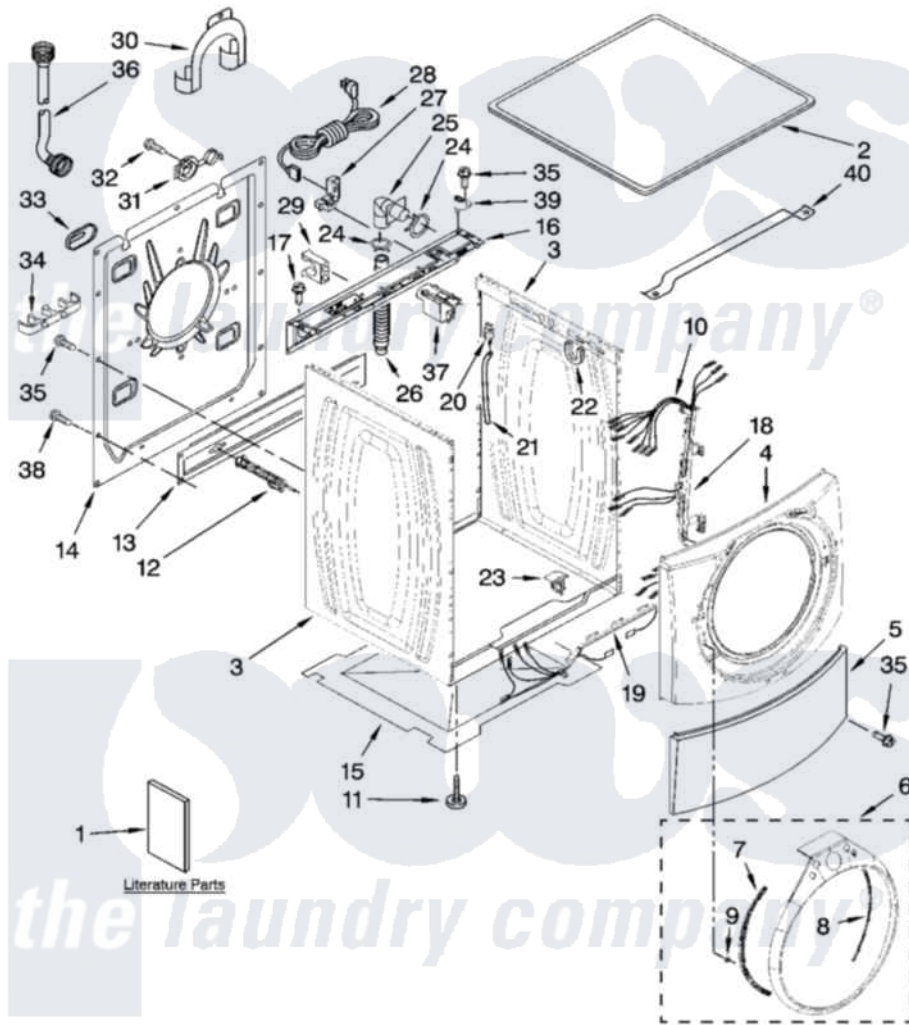

Whirlpool WFW9600TW02 01 - TOP AND CABINET PARTS

TOP AND CABINET PARTS

For Models: WFW9600TW02, WFW9600TA02
(White/Chrome)(Aspen/Chrome)

AUTOMATIC
WASHER

1-09 Printed in U.S.A. (drd)(bay)

1

Part No. W10249835 Rev. A

Whirlpool [Residential Whirlpool WFW9600TW02 Washer Parts](#) Parts Diagram 01 - TOP AND CABINET PARTS

[Click on the part number to view part](#)

Item	Original Part Number	Replaced By	Status	Part Description
1	W10158198		Not Available	Use & Care Guide
"	W10250503		Not Available	Tech Sheet
"	W10222190		Not Available	Energy Guide
2	8181799	8181641		Top
"	W10166922			Top
3	W10250656			Cabinet
"	W10250659			Cabinet
4	8183151	W10015590		Panel
"	W10166920			Panel, Front
5	8181643			Toe Panel
"	W10166921			Toe Panel
6	W10160030			Trim Ring, Teardrop Assembly
"	W10160019			Trim Ring, Teardrop Assembly
7	8183208			Bracket, Trim Fixation
8	8183209			Bracket, Trim Fixation
9	8183210			Clip, Trim

10	W10250577		Harness, Wiring
11	8181636		Foot, Leveling
12	8182797	W10289554A	Bolt
"	8182798	W10289554A	Bolt
13	8182661	W10003040	Brace, Transport
14	W10242507		Panel, Rear
15	8181635		Pan, Bottom
16	W10250578		Brace, Rear
17	8181756	488729	Screw
18	W10121609		Channel, Harness
19	W10121610		Channel, Harness
20	W10249845		Switch, Analog Pressure Sensor
21	8181739	W10004260	Hose, Pressure Switch
22	8181763		Bracket, Spring
23	W10189678	W10085220	Microswitch
24	8181752	3367052	Clamp, Hose
25	8181738		Connector, Hose Outlet
26	8181737		Hose, Drain
27	8181690	8182635	Strain Relief
28	8183009		Cord, Power
29	8182702		Clip, Outer Hose Holder
30	8181768	W10280024	U-Bend, Drain Hose
31	8182699		Grommet, Cord Support
32	8182201		Screw, 3 X 8 mm
33	8182700	8540268	Cover, Transport
34	8182701		Clip, Outer Hose Holder
35	8181828	488729	Screw
36	8182795	89503	Hose-Inlet
"	8182792	89503	Hose-Inlet
37	8183019	W10326464	Filter, Interference
38	W10157885		Screw, 4.2 X 14
39	W10138249		Spacer, Top
40	8181632		Brace, Top