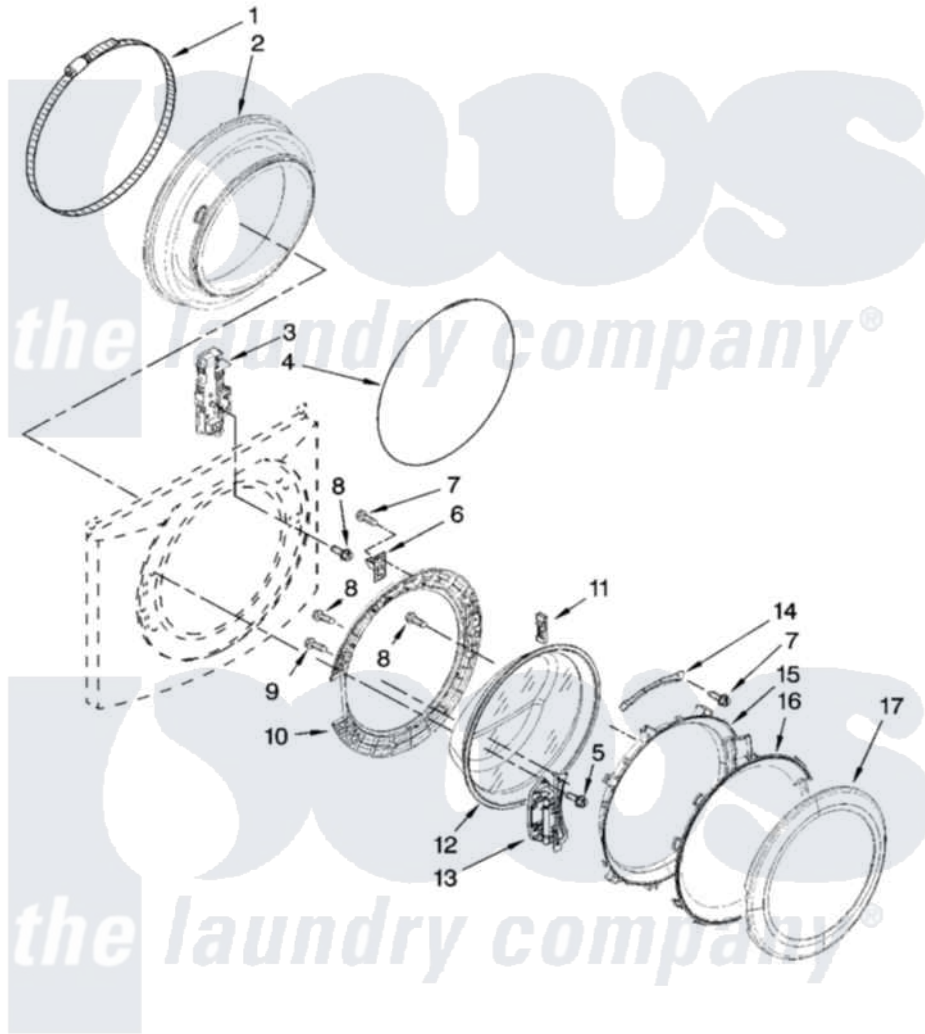

Whirlpool WFW9600TW02 02 - DOOR AND LATCH PARTS

DOOR AND LATCH PARTS

For Models: WFW9600TW02, WFW9600TA02
(White/Chrome)(Aspen/Chrome)

W10249835

3

Whirlpool [Residential Whirlpool WFW9600TW02 Washer Parts](#) Parts Diagram 02 - DOOR AND LATCH PARTS
Click on the part number to view part

Item	Original Part Number	Replaced By	Status	Part Description
1	8182210			Clamp, Bellow
2	8182119			Bellow
3	8183270			Lock, Door
4	8182211			Clamp, Bellow To Front Panel
5	8181760	8540725		Screw
6	8183198	W10217552		Hook, Door
7	8181758	8182214		Screw
8	8181661			Screw, Actuator
9	8181660			Screw
10	8183195			Frame, Door Back Support
11	8181659	W10128586		Clamp, Glass Support
12	8181655			Glass, Door
13	8183202			Hinge, Door
14	8183199	W10295703		Clamp, Glass
15	8183256			Frame, Door Front Support
16	8183255			Screen, Door