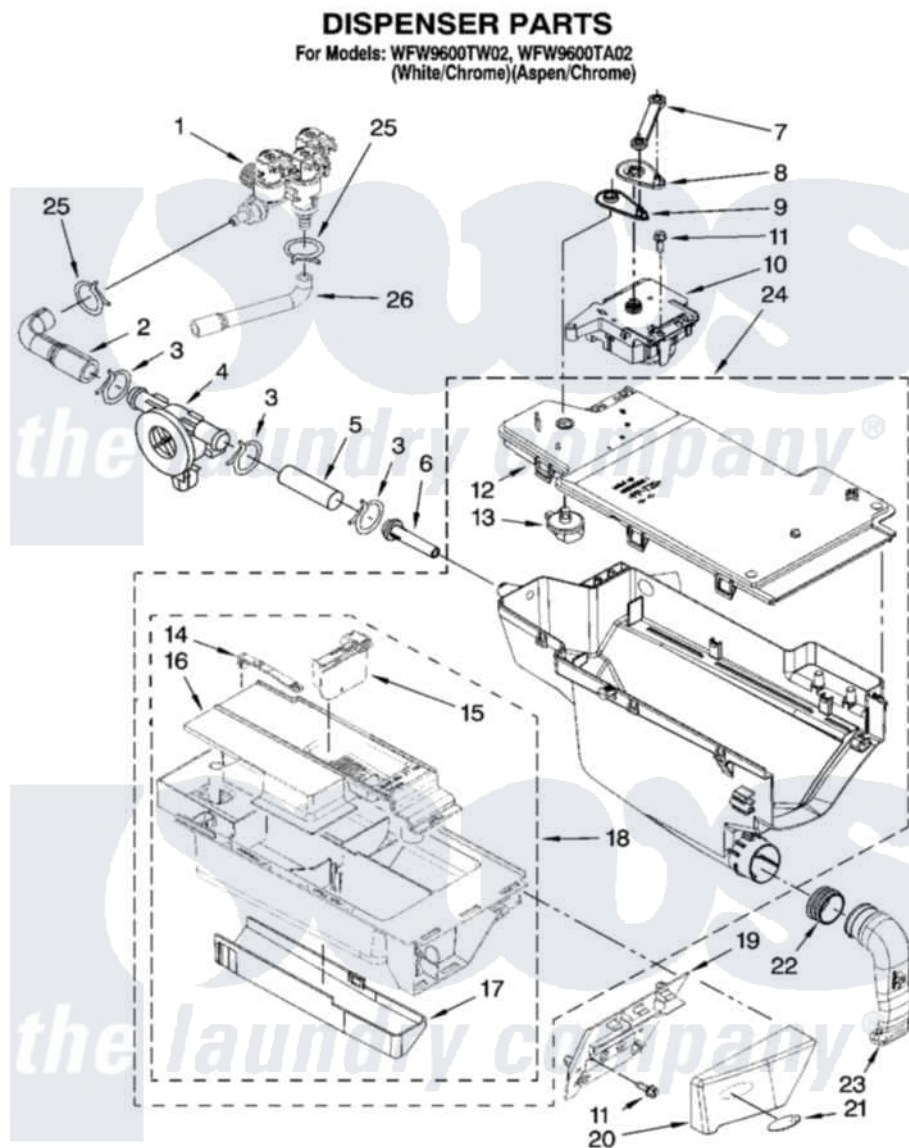

Whirlpool WFW9600TW02 04 - DISPENSER PARTS

W10249835

5

Whirlpool [Residential Whirlpool WFW9600TW02 Washer Parts](#) Parts Diagram 04 - DISPENSER PARTS
Click on the part number to view part

Item	Original Part Number	Replaced By	Status	Part Description
1	W10247305			Valve, Water Inlet
2	8183182			Hose, Flowmeter
3	8181751	489503		Clamp
4	8181696	W10110225		Flowmeter
5	8183180			Hose, Inlet Nozzle
6	8183181			Nozzle, Inlet
7	8183183			Lever, Water Distribution
8	8183184			Cam, Actuator
9	W10161052			Lever, Water Distribution
10	8183186	W10352973		Actuator
11	8181661			Screw, Actuator
12	W10164400			Plate, Distribution
13	8181712			Nozzle, Distribution
14	8181721			Hook, Drawer
15	W10121596			Separator, With Selection Slider
16	W10157775			Syphon, Bleach/Softener

17	8183179		Cover, Detergent Drawer
18	W10157760		Drawer, Detergent
19	W10156617		Bracket, Handle Fixation
20	W10156618	W10156625	Handle
"	W10156621	W10156628	Handle
21	8183253		Medallion
22	8181747		Seal
23	8181718		Tube, Dispenser To Bellow
24	W10157759		Dispenser, Complete
25	8181754	489503	Clamp
26	8181710		Hose, Inlet Valve To Vent Pipe