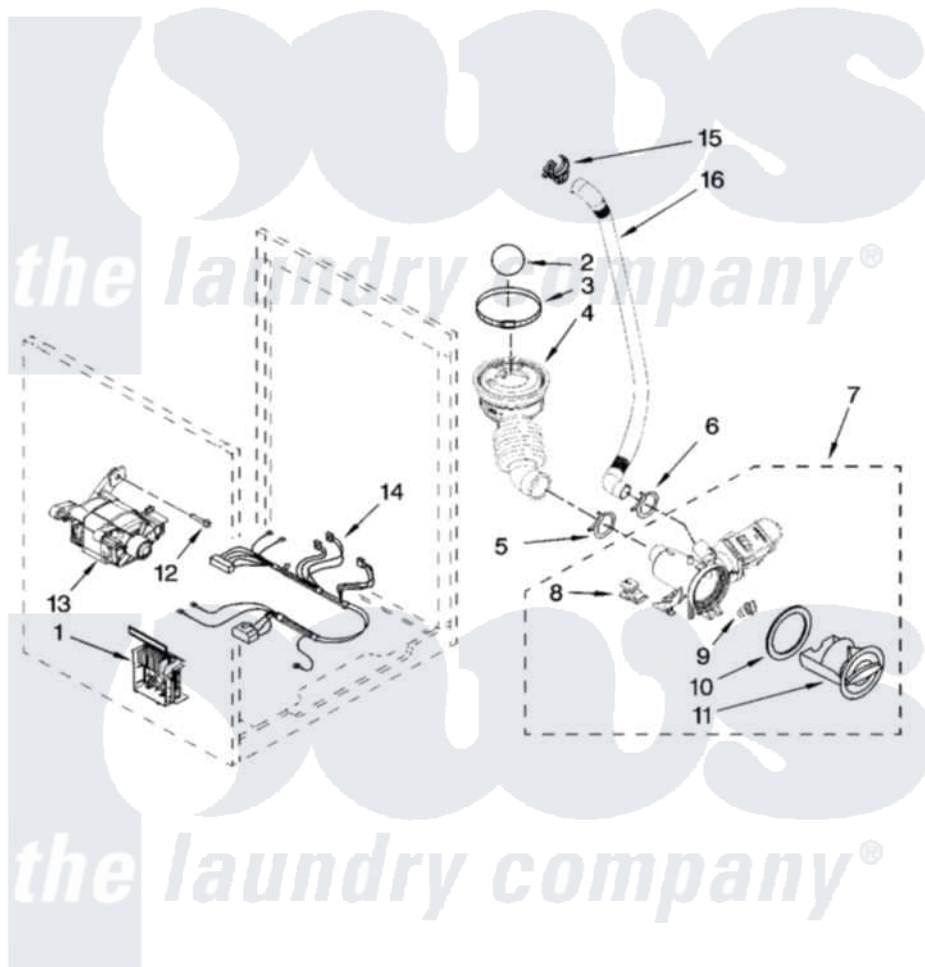

Whirlpool WFW9600TW02 06 - PUMP AND MOTOR PARTS, OPTIONAL PARTS (NOT INCLUDED)

PUMP AND MOTOR PARTS

For Models: WFW9600TW02, WFW9600TA02
(White/Chrome)(Aspen/Chrome)

W10249635

9

Whirlpool [Residential Whirlpool WFW9600TW02 Washer Parts](#) Parts Diagram 06 - PUMP AND MOTOR PARTS, OPTIONAL PARTS (NOT INCLUDED)
Click on the part number to view part

Item	Original Part Number	Replaced By	Status	Part Description
1	8183196			Motor Control Unit
2	W10121657			Ball
3	8181734	696392		Hose Clamp
4	8181732			Hose, Tub To Pump
5	8181753	285655		Clamp, Hose
6	8181752	3367052		Clamp, Hose
7	8182821	280187		Pump-Water
8	8182820			Grommet, Damper
9	8182816			Grommet, Damper
10	8181736			Seal, Filter Cap
11	8183027			Cap, Filter
12	W10128585			Bolt, Motor
13	8182793			Motor, Drive
14	W10189680			Harness, Motor
15	8182209			Retainer, Drain Hose