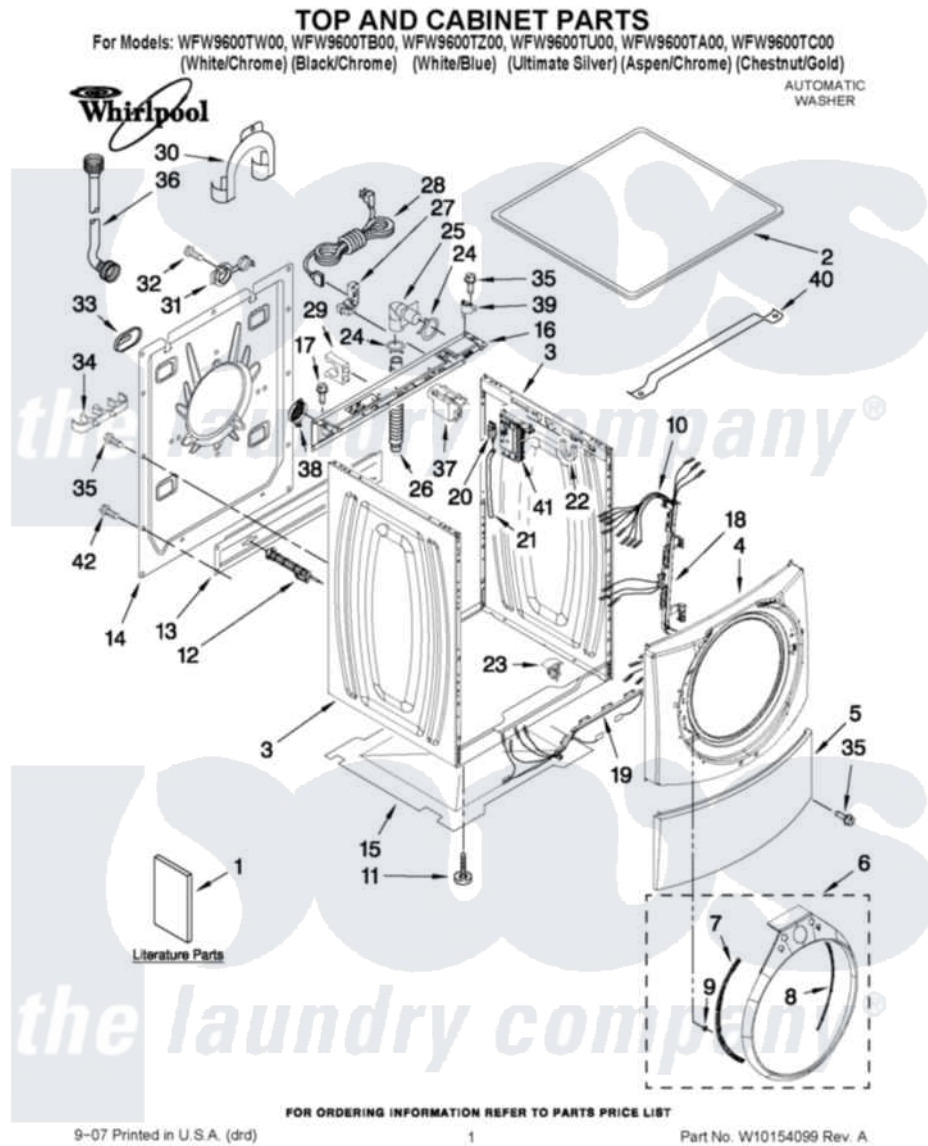

Whirlpool WFW9600TZ00 01 - TOP AND CABINET PARTS

Whirlpool Residential Whirlpool WFW9600TZ00 Washer Parts Parts Diagram 01 - TOP AND CABINET PARTS
[Click on the part number to view part](#)

Item	Original Part Number	Replaced By	Status	Part Description
1	W10133484		Not Available	Use & Care Guide
"	W10133490		Not Available	Tech Sheet
"	W10133489		Not Available	Quick Start Guide
"	W10162665		Not Available	Energy Guide
2	8181799	8181641		Top
"	8183061			Top
"	W10121849	8183007		Top
"	W10166922			Top
"	W10166926			Top
3	8183144			Cabinet
"	8183212			Cabinet
"	8183214			Cabinet
"	W10166923			Cabinet
"	W10166960			Cabinet
4	8183151	W10015590		Panel
"	8183215			Panel, Front