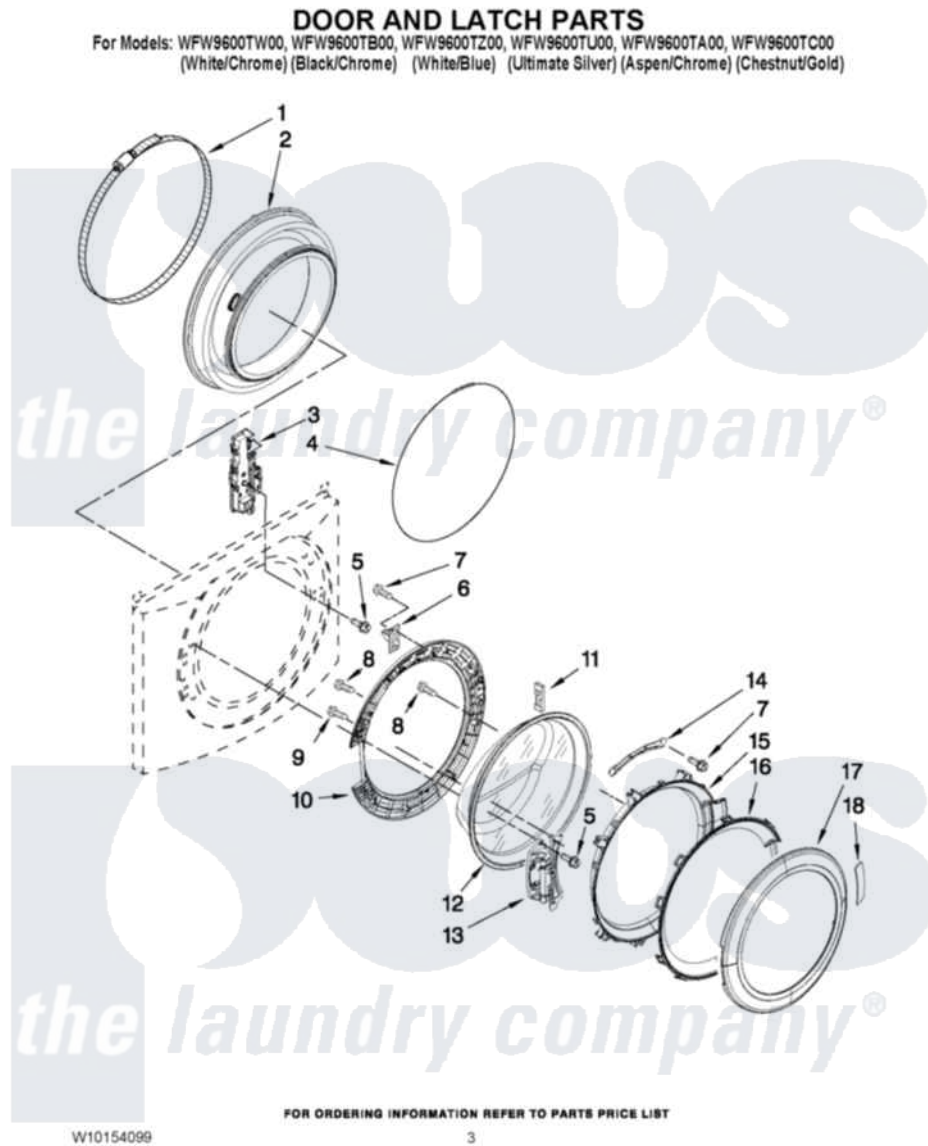

Whirlpool WFW9600TZ00 02 - DOOR AND LATCH PARTS

Whirlpool [Residential Whirlpool WFW9600TZ00 Washer Parts](#) Parts Diagram 02 - DOOR AND LATCH PARTS
 Click on the part number to view part

Item	Original Part Number	Replaced By	Status	Part Description
1	8182210			Clamp, Bellow
2	8182119			Bellow
3	8183270			Lock, Door
4	8182211			Clamp, Bellow To Front Panel
5	8181760	8540725		Screw
6	8183198	W10217552		Hook, Door
7	8181758	8182214		Screw
8	8181661			Screw, Actuator
9	8181660			Screw
10	8183195			Frame, Door Back Support
11	8181659	W10128586		Clamp, Glass Support
12	8181655			Glass, Door
13	8183202			Hinge, Door
14	8183199	W10295703		Clamp, Glass
15	8183256			Frame, Door Front Support
16	8183255			Screen, Door

17	8183220	W10069120	Trim Ring, Outer Door
"	8183221	W10069160	Ring-Trim
"	8183219		Trim Ring, Outer Door
18	W10121607		Pad, Door Handle