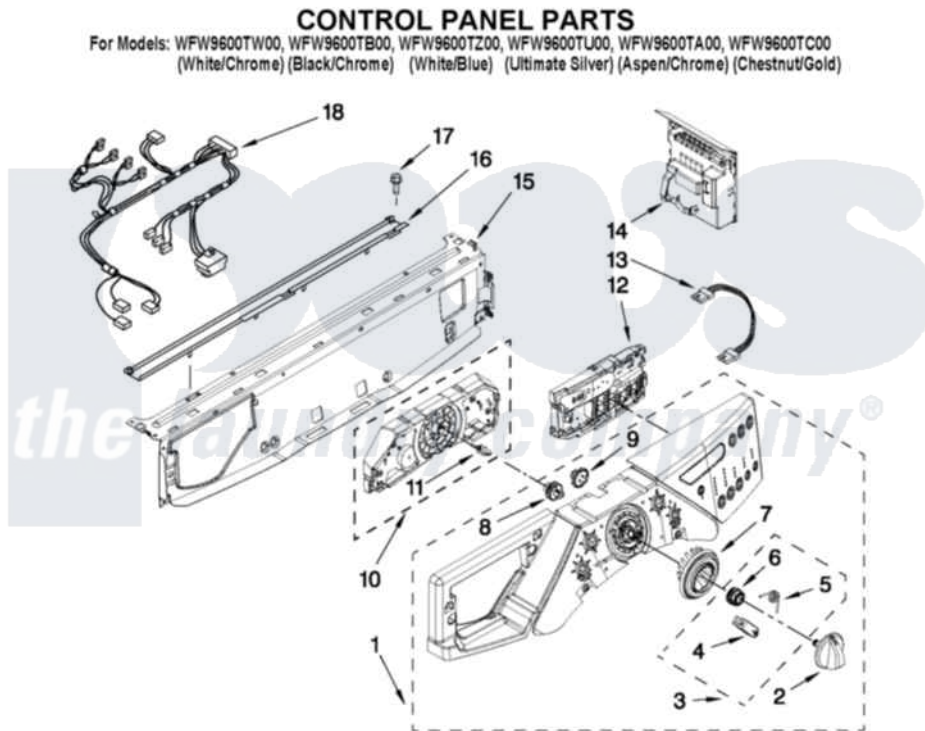

# Whirlpool WFW9600TZ00 03 - CONTROL PANEL PARTS

FOR ORDERING INFORMATION REFER TO PARTS PRICE LIST

[Whirlpool Residential Whirlpool WFW9600TZ00 Washer Parts](#) Parts Diagram 03 - CONTROL PANEL PARTS  
 Click on the part number to view part

Item	Original Part Number	Replaced By	Status	Part Description
1	<a href="#">W10157776</a>			Panel, Control
"	W10157777		Not Available	Panel, Control (Black)
"	W10157799		Not Available	Panel, Control (White/Blue)
"	W10157800		Not Available	Panel, Control (Ultimate Silver)
"	<a href="#">W10157801</a>			Panel, Control
"	W10157802		Not Available	Panel, Control (Chestnut)
2	<a href="#">W10131369</a>			Knob, Control
"	<a href="#">W10131370</a>			Knob, Control
"	<a href="#">W10131373</a>			Knob, Control
"	<a href="#">W10131371</a>			Knob, Control
"	<a href="#">W10166961</a>			Knob, Control
"	<a href="#">W10166990</a>			Knob, Control
3	<a href="#">W10133927</a>			Wheel, Detent Kit
4	W10131661	<a href="#">W10133927</a>		Wheel, Detent Kit
5	W10131377	<a href="#">W10133927</a>		Wheel, Detent Kit
6	W10131378	<a href="#">W10133927</a>		Wheel, Detent Kit

7	W10131376	<a href="#">W10012410</a>	Knob, Light Ring
8	<a href="#">W10131381</a>		Wheel, Encoder
9	W10131382	<a href="#">W10012440</a>	Retainer-Snap
10	<a href="#">W10164402</a>		User Interface, Center
11	<a href="#">8183177</a>		Adapter, Encoder Wheel
12	W10157890	<a href="#">W10319814</a>	Control-Elec
13	<a href="#">W10157884</a>		Harness, Wiring
14	<a href="#">W10157913</a>		Microcomputer, Machine Control
15	8183203	<a href="#">W10059240</a>	Brace, Front Top
16	<a href="#">8183204</a>		Channel, Water
17	8181756	<a href="#">488729</a>	Screw
18	<a href="#">W10157883</a>		Harness, Wiring