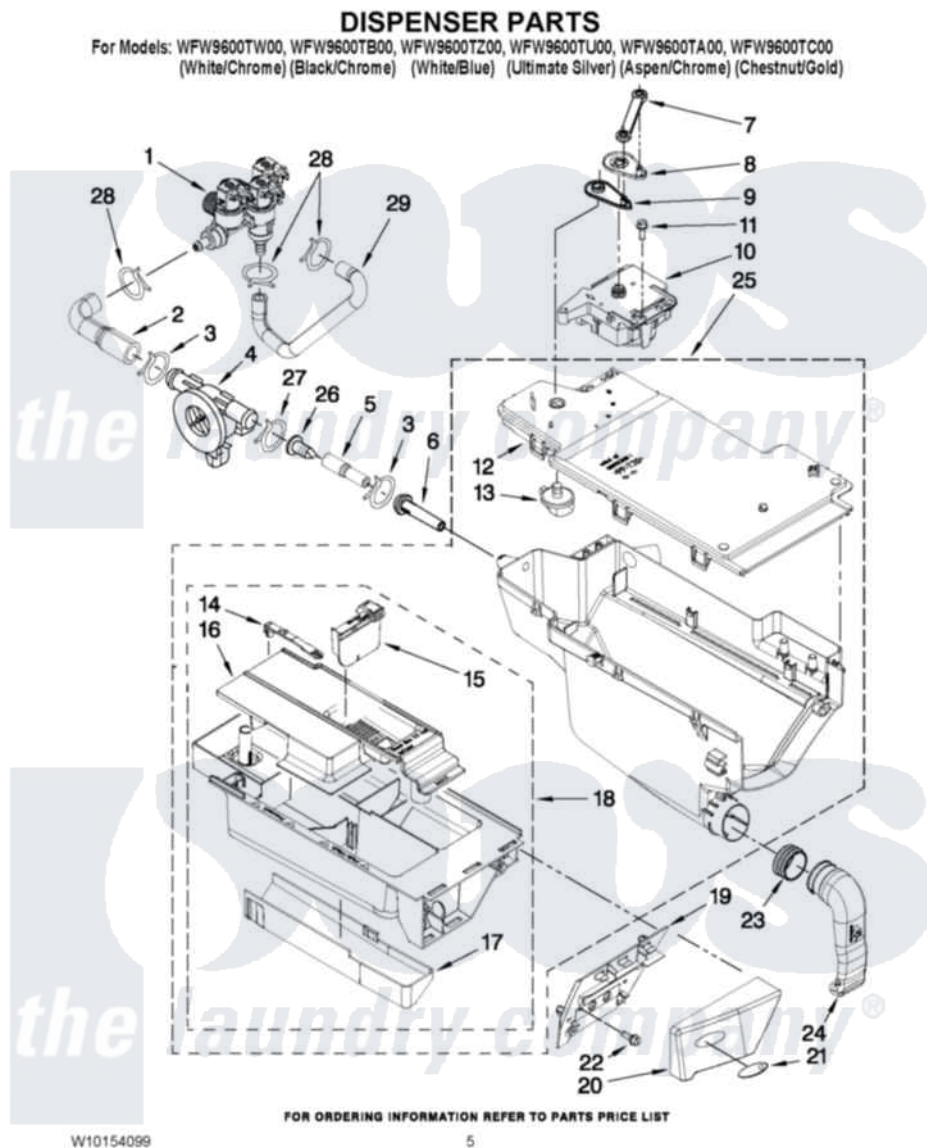

Whirlpool WFW9600TZ00 04 - DISPENSER PARTS

Whirlpool Residential Whirlpool WFW9600TZ00 Washer Parts Parts Diagram 04 - DISPENSER PARTS
Click on the part number to view part

Item	Original Part Number	Replaced By	Status	Part Description
1	W10156253			Valve, Water Inlet
2	8183182			Hose, Flowmeter
3	8181751	489503		Clamp
4	8181696	W10110225		Flowmeter
5	W10156255			Hose, Duckbill/ Inlet Nozzle
6	8183181			Nozzle, Inlet
7	8183183			Lever, Water Distribution
8	8183184			Cam, Actuator
9	W10161052			Lever, Water Distribution
10	8183186	W10352973		Actuator
11	8181661			Screw, Actuator
12	W10164400			Plate, Distribution
13	8181712			Nozzle, Distribution
14	8181721			Hook, Drawer
15	W10121596			Separator, With Selection Slider
16	W10157775			Syphon, Bleach/Softener

17	8183179		Cover, Detergent Drawer
18	W10157760		Drawer, Detergent
19	W10156617		Bracket, Handle Fixation
20	W10156618	W10156625	Handle
"	W10156619	Not Available	Handle, Drawer (Includes Items 19 & 21) (Black)
"	W10156620	Not Available	Handle, Drawer (Includes Items 19 & 21) (Ultimate Silver)
"	W10156621	W10156628	Handle
"	W10156622	W10156629	Handle
21	8183253		Medallion
22	8182214		Screw
23	8181747		Seal
24	8181718		Tube, Dispenser To Bellow
25	W10157759		Dispenser, Complete
26	W10156256	8055306	Check Valve, Duck Bill
27	W10156064	489503	Clamp
28	8181754	489503	Clamp
29	W10156130		Hose, Inlet Valve To Steamer Siphon