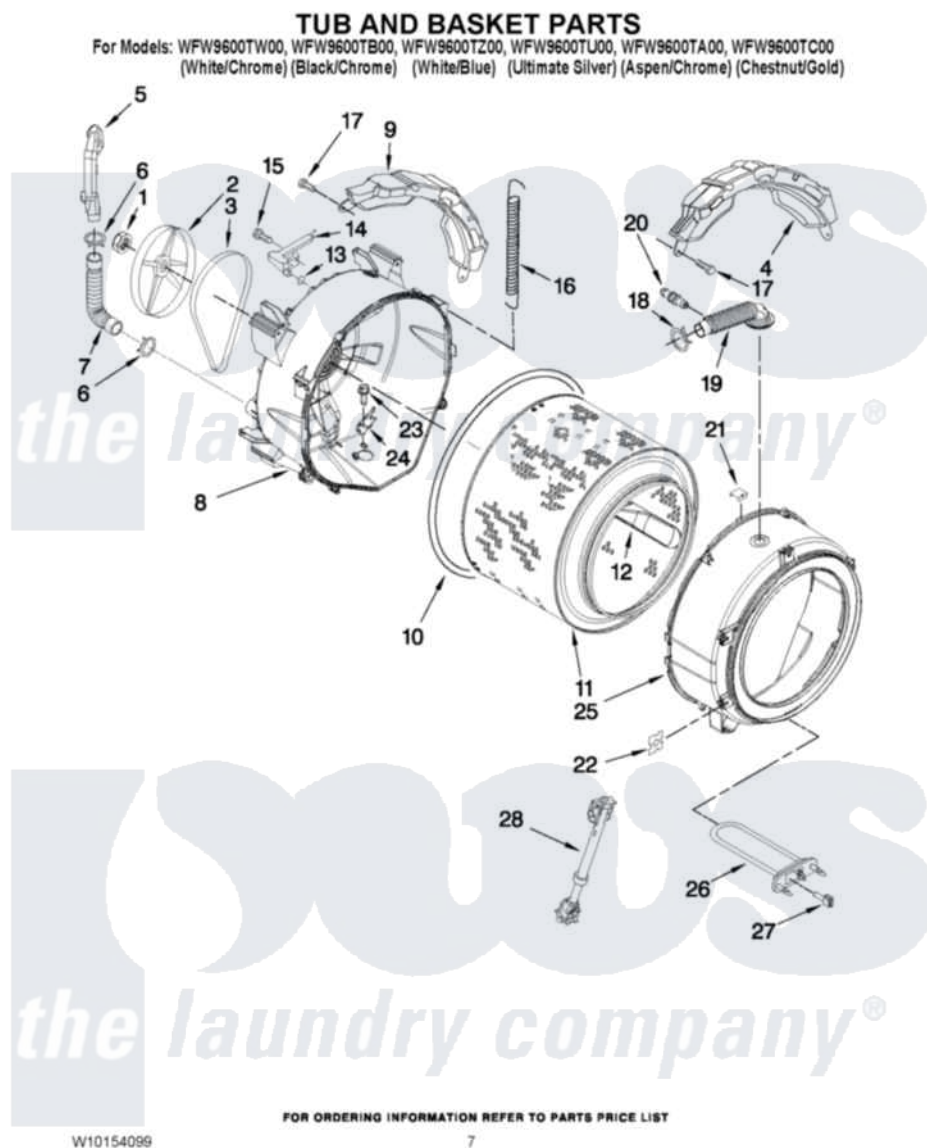

Whirlpool WFW9600TZ00 05 - TUB AND BASKET PARTS

Whirlpool Residential Whirlpool WFW9600TZ00 Washer Parts Parts Diagram 05 - TUB AND BASKET PARTS
 Click on the part number to view part

Item	Original Part Number	Replaced By	Status	Part Description
1	8181672	W10283361		Nut, Pulley
2	8182650			Pulley
3	8183269	W10388414		Belt
4	8181645	W10008880		Counterweight, Front
5	8181744			Pipe, Ventilation
6	8181746	W10208156		Clamp
7	8181743			Hose, Exhaust
8	W10157908	W10250764		Tub-Outer
9	8181644			Counterweight, Rear
10	8181673			Gasket, Tub
11	8182247	W10269756		Basket
12	8182233			Baffle, Basket
13	8181748	W10250553		O-Ring, Air Trap
14	8181731			Airtrap
15	8181785			Screw
16	8182814			Spring, Suspension

17	8181647	W10182109	Screw-Kit
18	8181742	3367052	Clamp, Hose
19	W10156130		Hose, Inlet Valve To Steamer Siphon
20	W10156249		Connector, Overflow Hose
21	8181667	8540092	Clamp, Tub
22	8182512		Nut, Push-In
23	8182214		Screw
24	8181686	W10250558	Bracket, Heater Support
25	8182312	285981	Tub-Outer
26	8182666		Element, Heating
27	8181705		Ntc
28	8182812		Shock Absorber