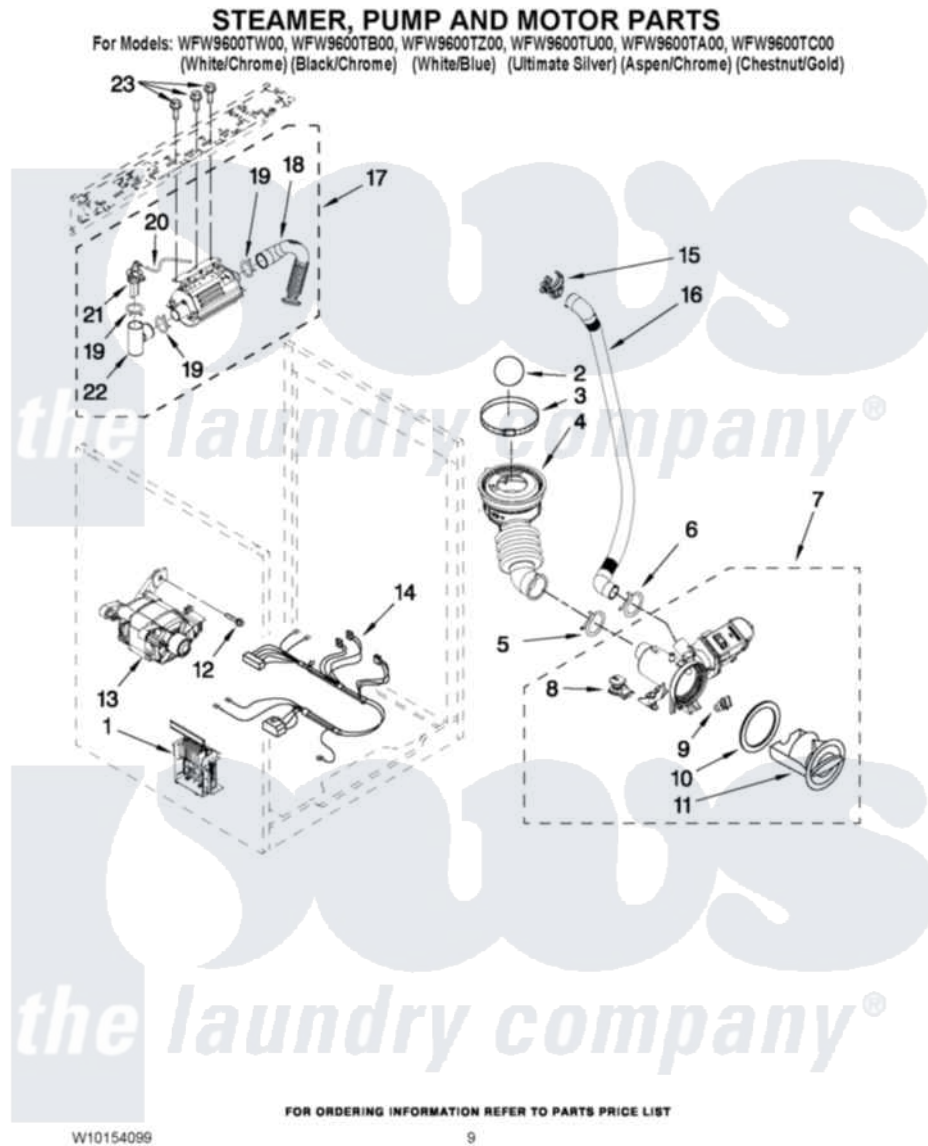

Whirlpool WFW9600TZ00 06 - STEAMER, PUMP AND MOTOR PARTS

Whirlpool [Residential Whirlpool WFW9600TZ00 Washer Parts](#) Parts Diagram 06 - STEAMER, PUMP AND MOTOR PARTS

[Click on the part number to view part](#)

Item	Original Part Number	Replaced By	Status	Part Description
1	8183196			Motor Control Unit
2	W10121657			Ball
3	8181734	696392		Hose Clamp
4	8181732			Hose, Tub To Pump
5	8181753	285655		Clamp, Hose
6	8181752	3367052		Clamp, Hose
7	8182821	280187		Pump-Water
8	8182820			Grommet, Damper
9	8182816			Grommet, Damper
10	8181736			Seal, Filter Cap
11	8183027			Cap, Filter
12	W10128585			Bolt, Motor
13	8182793			Motor, Drive
14	W10157915			Harness, Motor
15	8182209			Retainer, Drain Hose
16	8181740	W10003250		Hose, Drain-Inner

17	W10157910		Steamer, Complete Assembly
18	W10156132		Hose, Steamer/Tub
19	W10156063	285655	Clamp, Hose
20	W10156133		Hose, Overflow
21	W10156250		Cap, Siphon
22	W10156251		Tank, Siphon
23	8181828	488729	Screw