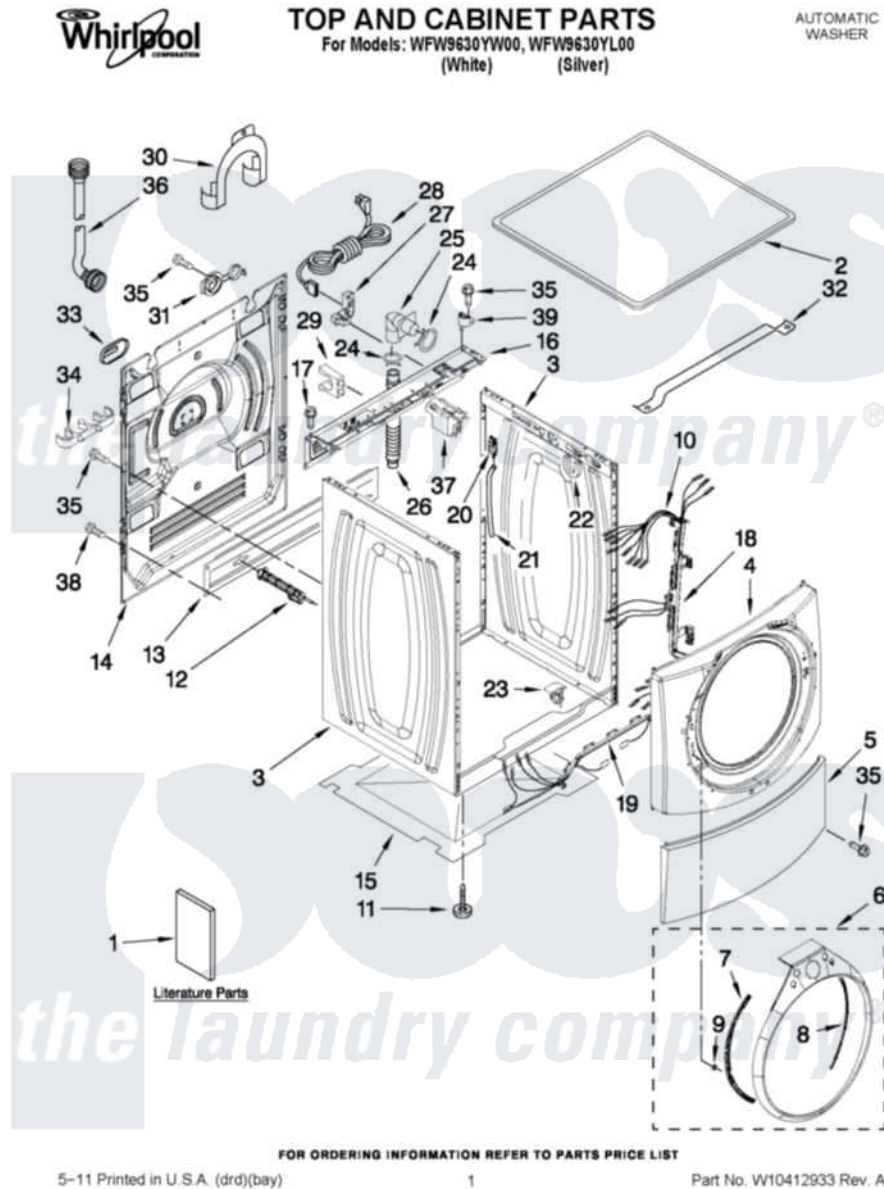

Whirlpool WFW9630YL00 01 - TOP AND CABINET PARTS

Whirlpool Residential Whirlpool WFW9630YL00 Washer Parts Parts Diagram 01 - TOP AND CABINET PARTS
Click on the part number to view part

Item	Original Part Number	Replaced By	Status	Part Description
1	W10405642		Not Available	USE & CARE GUIDE
"	W10250503		Not Available	Tech Sheet
"	W10405643		Not Available	ENERGY GUIDE
2	8181799	8181641		Top
"	W10289419			Top
3	W10250656			Cabinet
"	W10418966			Cabinet
4	8183151	W10015590		Panel
"	W10289421			Panel, Front
5	8181643			Toe Panel
"	W10289422			Toe Panel
6	W10283373			Trim Ring, Teardrop Assembly
"	W10283375			Trim Ring, Teardrop Assembly
7	8183208			Bracket, Trim Fixation
8	8183209			Bracket, Trim Fixation
9	8183210			Clip, Trim

10	W10250577		Harness, Wiring
11	8181636		Foot, Leveling
12	W10283353	W10289554A	Bolt
"	W10283354	W10289554A	Bolt
13	8182661	W10003040	Brace, Transport
14	W10242507		Panel, Rear
15	8181635		Pan, Bottom
16	W10250578		Brace, Rear
17	8181756	488729	Screw
18	W10121609		Channel, Harness
19	W10121610		Channel, Harness
20	W10249845		Switch, Analog Pressure Sensor
21	8181739	W10004260	Hose, Pressure Switch
22	8181763		Bracket, Spring
23	W10189678	W10085220	Microswitch
24	8181752	3367052	Clamp, Hose
25	8181738		Connector, Hose Outlet
26	8181737		Hose, Drain
27	8181690	8182635	Strain Relief
28	8183009		Cord, Power
29	8182702		Clip, Outer Hose Holder
30	8181768	W10280024	U-Bend, Drain Hose
31	8182699		Grommet, Cord Support
32	8181632		Brace, Top
33	8182700	8540268	Cover, Transport
34	8182701		Clip, Outer Hose Holder
35	8181828	488729	Screw
36	8182795	89503	Hose-Inlet
"	8182792	89503	Hose-Inlet
37	W10326464		Filter, Interference
38	W10157885		Screw, 4.2 X 14
39	W10138249		Spacer, Top