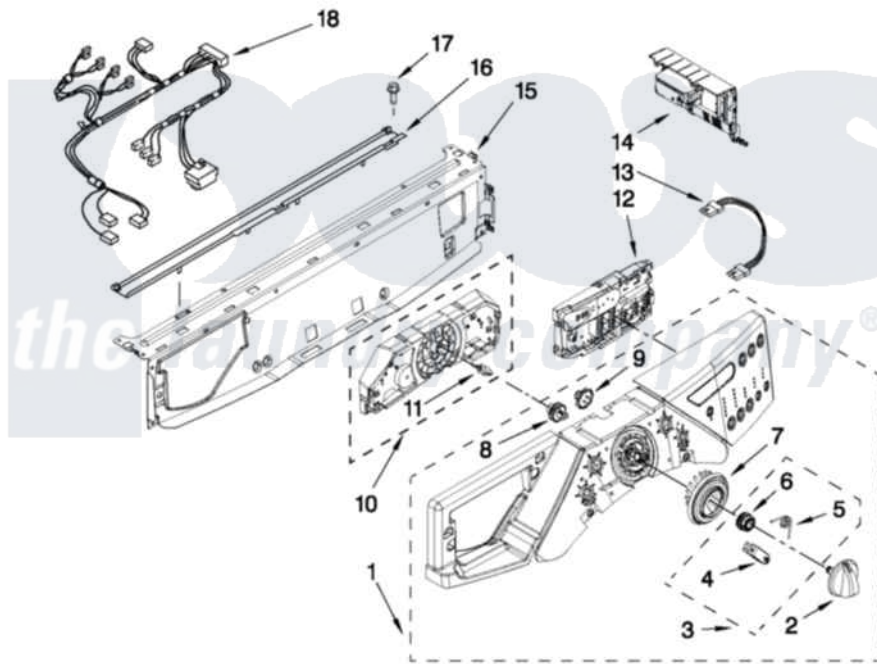

# Whirlpool WFW9630YL00 03 - CONTROL PANEL PARTS

## CONTROL PANEL PARTS

For Models: WFW9630YW00, WFW9630YL00  
(White) (Silver)

FOR ORDERING INFORMATION REFER TO PARTS PRICE LIST

4

W10412933

[Whirlpool Residential Whirlpool WFW9630YL00 Washer Parts](#) Parts Diagram 03 - CONTROL PANEL PARTS  
Click on the part number to view part

Item	Original Part Number	Replaced By	Status	Part Description
1	W10418857		Not Available	PANEL, CONTROL (WHITE)
"	W10418863		Not Available	PANEL, CONTROL (SILVER)
2	<a href="#">W10190685</a>			Knob, Control
3	<a href="#">W10133927</a>			Wheel, Detent Kit
4	W10131661	<a href="#">W10133927</a>		Wheel, Detent Kit
5	W10131377	<a href="#">W10133927</a>		Wheel, Detent Kit
6	W10131378	<a href="#">W10133927</a>		Wheel, Detent Kit
7	W10131376	<a href="#">W10012410</a>		Knob, Light Ring
8	<a href="#">W10131381</a>			Wheel, Encoder
9	W10131382	<a href="#">W10012440</a>		Retainer-Snap
10	<a href="#">W10283460</a>			User Interface, Center
11	<a href="#">8183177</a>			Adapter, Encoder Wheel
12	W10362750		Not Available	USER INTERFACE, RIGHT
13	<a href="#">W10283465</a>			Harness, Wiring
14	W10404858		Not Available	MICROCOMPUTER, MACHINE CONTROL
15	8183203	<a href="#">W10059240</a>		Brace, Front Top

16 [8183204](#)

Channel, Water

17 8181756

[488729](#)

Screw

18 [W10411671](#)

Harness, Wiring