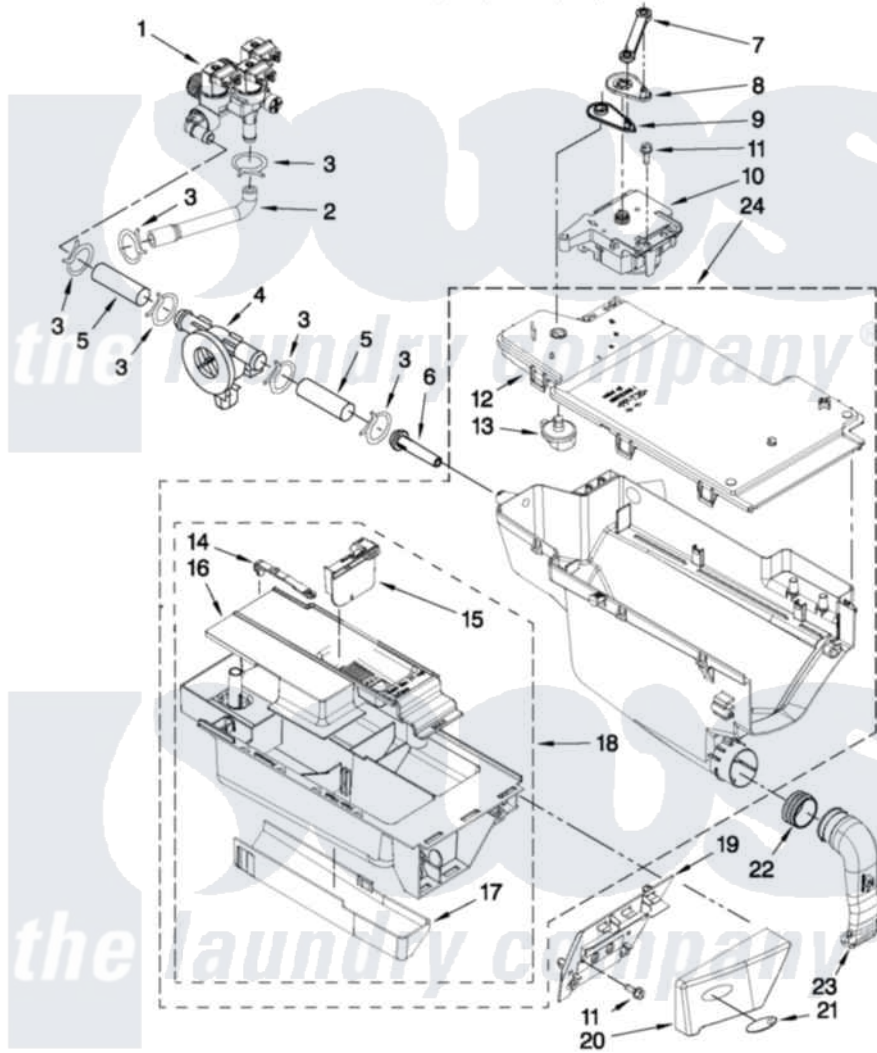

Whirlpool WFW9630YL00 04 - DISPENSER PARTS

DISPENSER PARTS

For Models: WFW9630YW00, WFW9630YL00
(White) (Silver)

FOR ORDERING INFORMATION REFER TO PARTS PRICE LIST

W10412933

5

Whirlpool [Residential Whirlpool WFW9630YL00 Washer Parts](#) Parts Diagram 04 - DISPENSER PARTS
Click on the part number to view part

| Item | Original Part Number | Replaced By | Status | Part Description |
|------|---------------------------|---------------------------|--------|----------------------------------|
| 1 | W10247306 | | | Valve, Inlet |
| 2 | W10247308 | | | Hose, Inlet Valve To Vent Pipe |
| 3 | 8181751 | 489503 | | Clamp |
| 4 | 8181696 | W10110225 | | Flowmeter |
| 5 | W10275565 | | | Hose, Inlet Valve To Flowmeter |
| 6 | 8183181 | | | Nozzle, Inlet |
| 7 | 8183183 | | | Lever, Water Distribution |
| 8 | 8183184 | | | Cam, Actuator |
| 9 | W10161052 | | | Lever, Water Distribution |
| 10 | W10283468 | W10352973 | | Actuator |
| 11 | 8181661 | | | Screw, Actuator |
| 12 | W10164400 | | | Plate, Distribution |
| 13 | 8181712 | | | Nozzle, Distribution |
| 14 | 8181721 | | | Hook, Drawer |
| 15 | W10121596 | | | Separator, With Selection Slider |

| | | | |
|----|---------------------------|---------------------------|---------------------------|
| 16 | W10157775 | | Syphon, Bleach/Softener |
| 17 | 8183179 | | Cover, Detergent Drawer |
| 18 | W10157760 | | Drawer, Detergent |
| 19 | W10156617 | | Bracket, Handle Fixation |
| 20 | W10411660 | W10411661 | Handle |
| " | W10418864 | W10459376 | Handle |
| 21 | 8183253 | | Medallion |
| 22 | 8181747 | | Seal |
| 23 | 8181718 | | Tube, Dispenser To Bellow |
| 24 | W10157759 | | Dispenser, Complete |