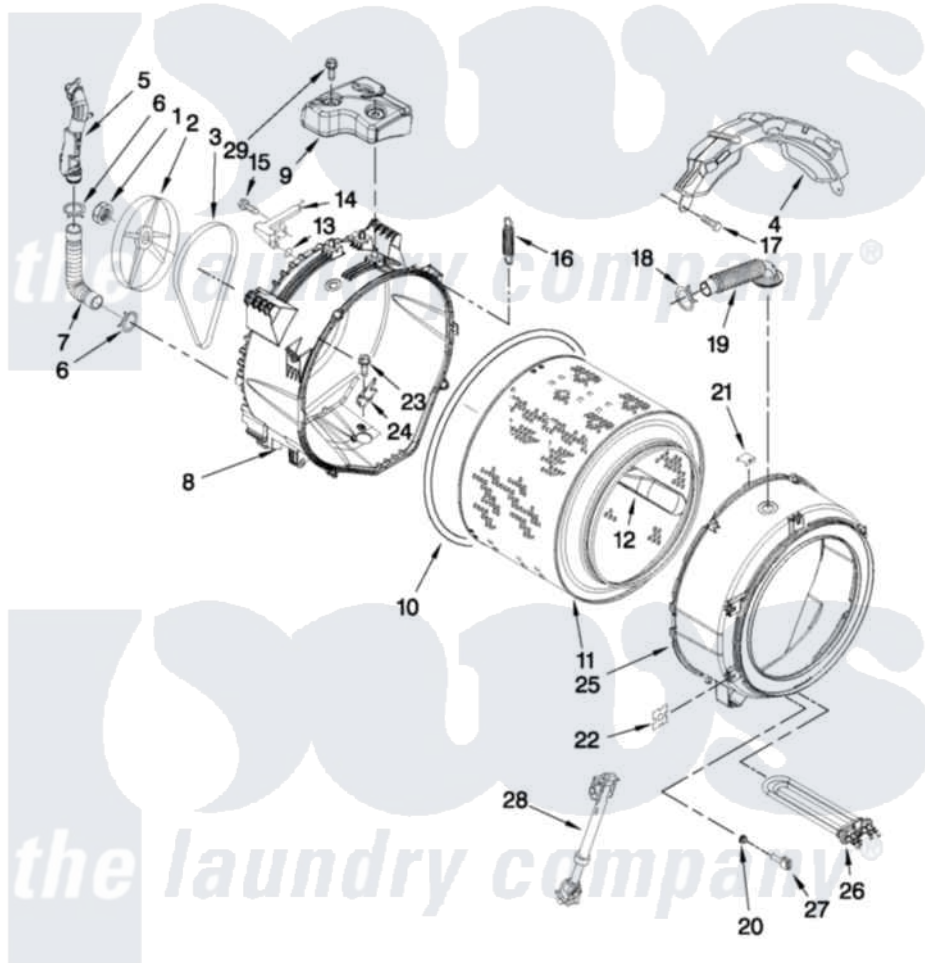

# Whirlpool WFW9630YL00 05 - TUB AND BASKET PARTS

## TUB AND BASKET PARTS

For Models: WFW9630YW00, WFW9630YL00  
(White) (Silver)

FOR ORDERING INFORMATION REFER TO PARTS PRICE LIST

W10412933

7

Whirlpool [Residential Whirlpool WFW9630YL00 Washer Parts](#) Parts Diagram 05 - TUB AND BASKET PARTS

[Click on the part number to view part](#)

Item	Original Part Number	Replaced By	Status	Part Description
1	<a href="#">W10283361</a>			Nut, Pulley
2	<a href="#">8182650</a>			Pulley
3	8181670	<a href="#">W10388414</a>		Belt
4	<a href="#">W10326457</a>			Counterweight, Front
5	<a href="#">W10249838</a>			Pipe, Ventilation
6	<a href="#">W10208156</a>			Clamp
7	<a href="#">8181743</a>			Hose, Exhaust
8	W10283358	<a href="#">W10290562</a>		Tub-Outer
9	<a href="#">W10326456</a>			Counterweight, Rear
10	<a href="#">8181673</a>			Gasket, Tub
11	<a href="#">W10283352</a>			Basket, Complete
12	<a href="#">W10283356</a>			Baffle, Tub
13	<a href="#">W10250553</a>			O-Ring, Air Trap
14	<a href="#">8181731</a>			Airtrap
15	<a href="#">8181785</a>			Screw
16	<a href="#">8182814</a>			Spring, Suspension

17	8181647	<a href="#">W10182109</a>	Screw-Kit
18	8181742	<a href="#">3367052</a>	Clamp, Hose
19	8183187	<a href="#">8540015</a>	Hose, Exhaust
20	<a href="#">8181829</a>		Seal, Rubber
21	8181667	<a href="#">8540092</a>	Clamp, Tub
22	<a href="#">8182512</a>		Nut, Push-In
23	<a href="#">8182214</a>		Screw
24	<a href="#">W10250558</a>		Bracket, Heater Support
25	W10250568	<a href="#">W10250762</a>	Tub-Outer
26	<a href="#">W10249844</a>		Heater-Steamer
27	<a href="#">8181705</a>		Ntc
28	<a href="#">8182812</a>		Shock Absorber
29	<a href="#">W10283359</a>		Screw, Rear Counterweight