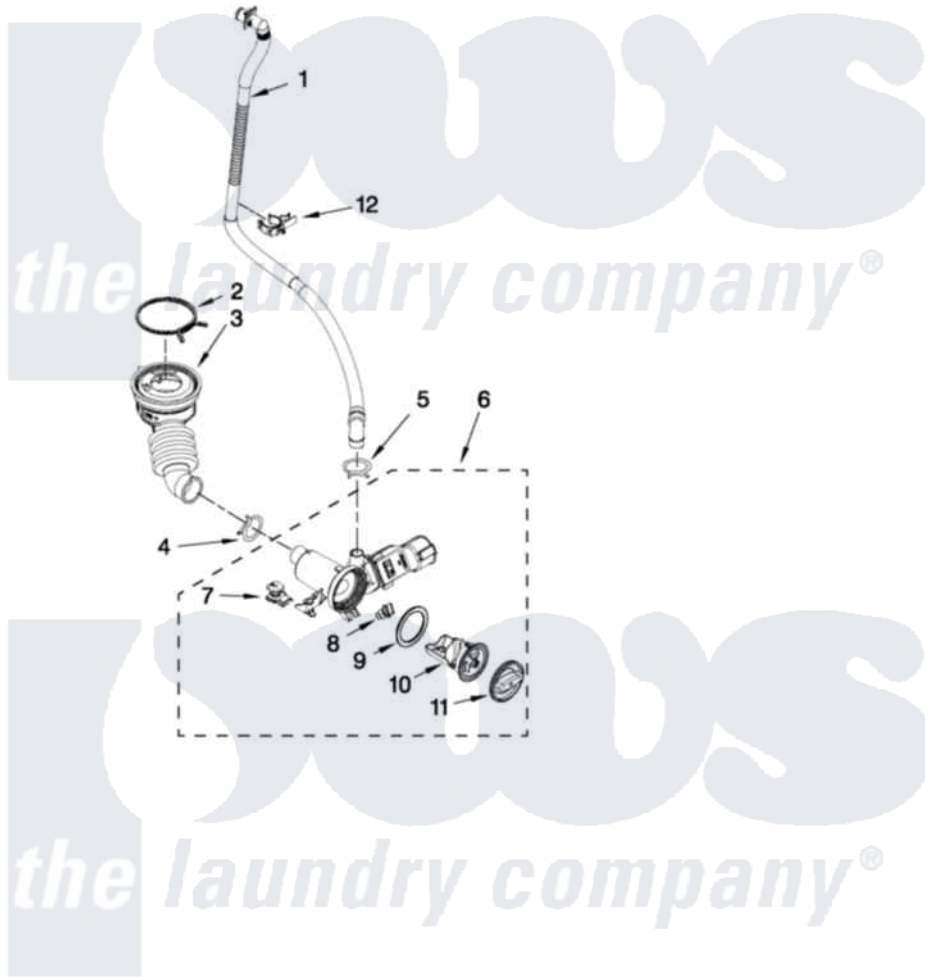

Whirlpool WFW96HEAC0 06 - PUMP PARTS

PUMP PARTS

For Models: WFW96HEAW0, WFW96HEAC0, WFW96HEAU0
(White) (Chrome Shadow) (Stainless)

FOR ORDERING INFORMATION REFER TO PARTS PRICE LIST

W10519569

9

Whirlpool [Residential Whirlpool WFW96HEAC0 Washer Parts](#) Parts Diagram 06 - PUMP PARTS

[Click on the part number to view part](#)

| Item | Original Part Number | Replaced By | Status | Part Description |
|------|---------------------------|------------------------|--------|----------------------|
| 1 | W10267642 | | | Drain Hose |
| 2 | 8181734 | 696392 | | Hose Clamp |
| 3 | W10241029 | | | Hose, Tub To Pump |
| 4 | W10273036 | | | Clamp, Hose |
| 5 | 356138 | | | Clamp, Hose |
| 6 | W10422024 | | | Pump |
| 7 | W10338326 | | | Grommet, Damper |
| 8 | 8182816 | | | Grommet, Damper |
| 9 | 8181736 | | | Seal, Filter Cap |
| 10 | W10241027 | | | Filter, Pump |
| 11 | W10338322 | | | Cap, Filter |
| 12 | W10441646 | | | Retainer, Drain Hose |