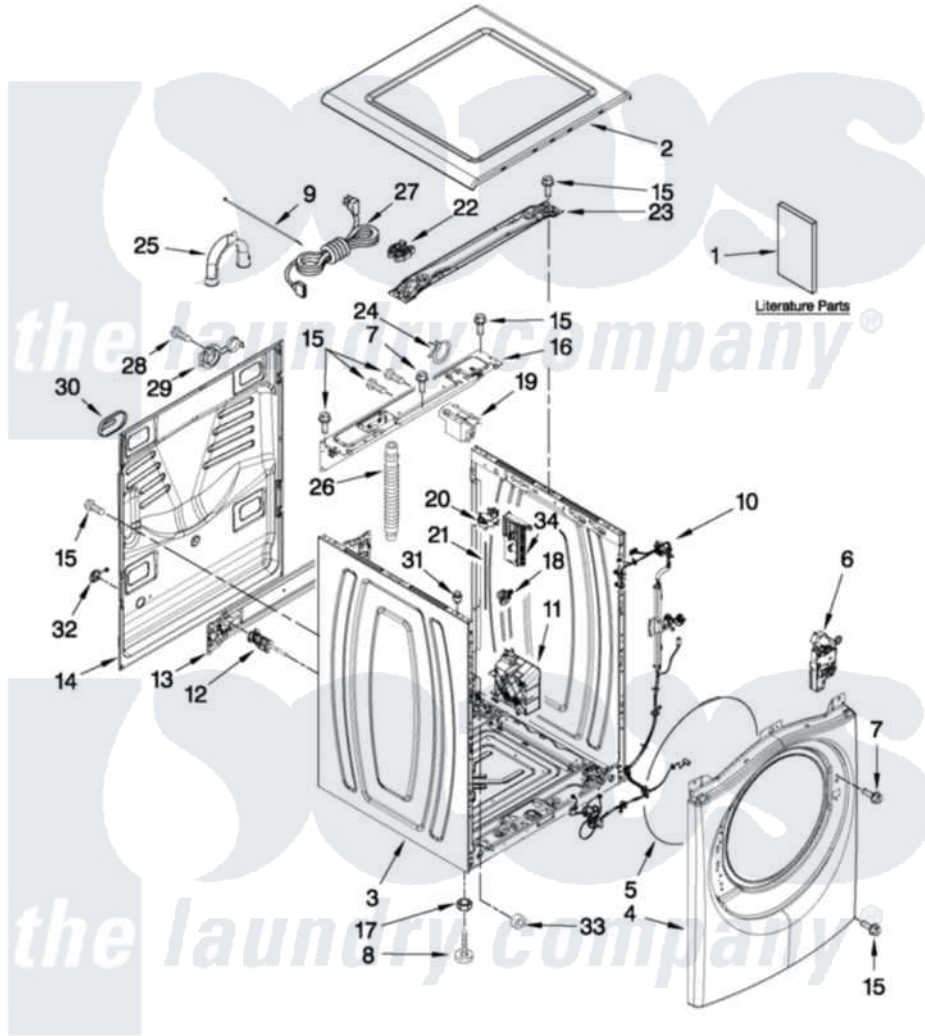

# Whirlpool WFW96HEAU0 01 - TOP AND CABINET PARTS

## TOP AND CABINET PARTS

For Models: WFW96HEAW0, WFW96HEAC0, WFW96HEAU0  
(White) (Chrome Shadow) (Stainless)

AUTOMATIC  
WASHER

FOR ORDERING INFORMATION REFER TO PARTS PRICE LIST

6-12 Printed in U.S.A. (JLP) (psw)

1

Part No. W10519569 Rev. A

Whirlpool [Residential Whirlpool WFW96HEAU0 Washer Parts](#) Parts Diagram 01 - TOP AND CABINET PARTS

[Click on the part number to view part](#)

Item	Original Part Number	Replaced By	Status	Part Description
1	W10441093		Not Available	INSTALLATION INSTRUCTIONS
"	W10441096		Not Available	USE & CARE GUIDE
"	W10441104		Not Available	TECH SHEET
"	W10441098		Not Available	ENERGY GUIDE
2	<a href="#">W10208373</a>			Top
"	<a href="#">W10460693</a>			Top
"	<a href="#">W10316283</a>			Top
3	<a href="#">W10441110</a>			Cabinet
"	<a href="#">W10441105</a>			Cabinet
"	<a href="#">W10441107</a>			Cabinet
4	<a href="#">W10441116</a>			Panel, Front
"	<a href="#">W10441111</a>			Panel, Front
"	<a href="#">W10460695</a>			Panel, Front
5	<a href="#">W10237503</a>			Retainer, Bellow To Front Panel
6	8183197	<a href="#">8183270</a>		Lock, Door