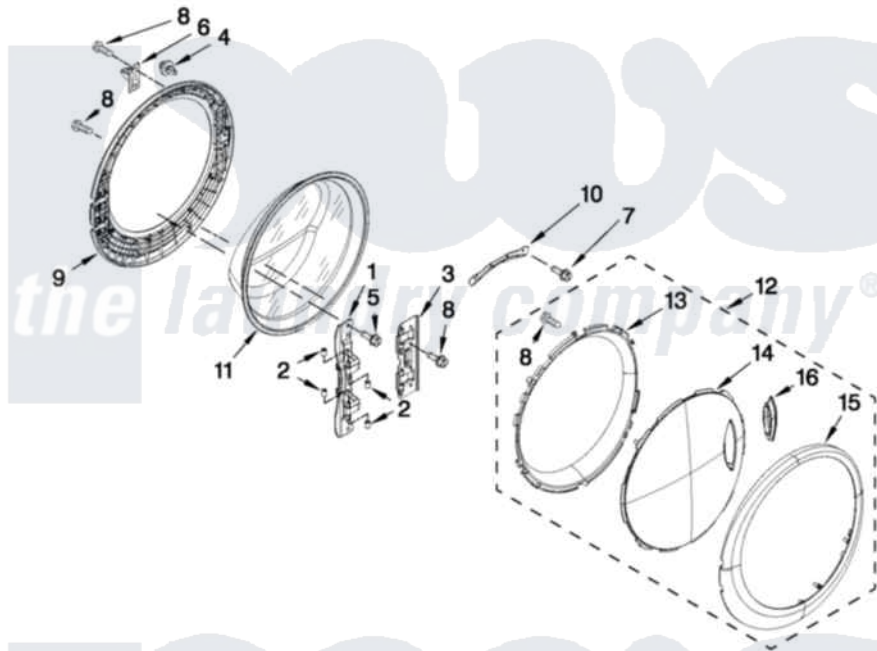

# Whirlpool WFW96HEAU0 02 - DOOR PARTS

## DOOR PARTS

For Models: WFW96HEAW0, WFW96HEAC0, WFW96HEAU0  
(White) (Chrome Shadow) (Stainless)

W10519569

FOR ORDERING INFORMATION REFER TO PARTS PRICE LIST

3

Whirlpool [Residential Whirlpool WFW96HEAU0 Washer Parts](#) Parts Diagram 02 - DOOR PARTS  
Click on the part number to view part

Item	Original Part Number	Replaced By	Status	Part Description
1	<a href="#">W10208415</a>			Hinge Base
2	<a href="#">W10208398</a>			Cap, Hinge
3	<a href="#">W10208419</a>			Plate, Hinge Retainer
4	<a href="#">8572266</a>			Bumper, Door
5	<a href="#">W10288126</a>			Screw, 10-32 X 1/2
6	8183198	<a href="#">W10217552</a>		Hook, Door
7	8540513	<a href="#">8182214</a>		Screw
8	<a href="#">8534022</a>			Screw, 8-18 X 1/16
9	<a href="#">W10208275</a>			Frame, Door Back Support
10	W10003440	<a href="#">W10295703</a>		Clamp, Glass
11	<a href="#">W10208263</a>			Glass, Door
12	<a href="#">W10208408</a>			Door, Outer Assembly
13	<a href="#">W10208269</a>			Frame, Door Front Support
14	<a href="#">W10208270</a>			Door, Outer Screen
15	<a href="#">W10208410</a>			Trim Ring, Outer Door
16	<a href="#">W10208411</a>			Handle, Door