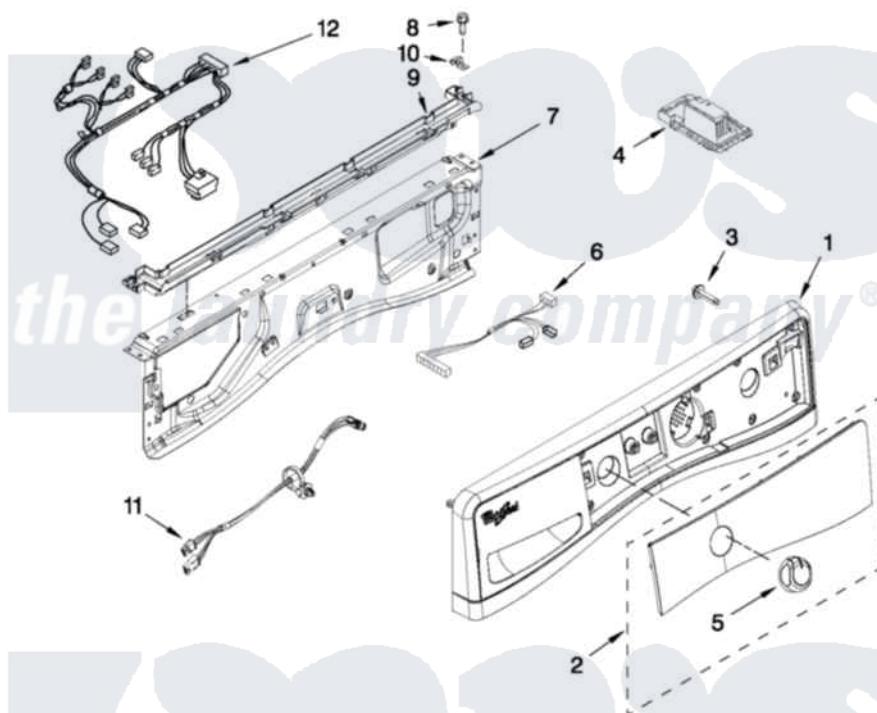

Whirlpool WFW96HEAU0 03 - CONTROL PANEL PARTS

CONTROL PANEL PARTS

For Models: WFW96HEAU0, WFW96HEAC0, WFW96HEAU0
(White) (Chrome Shadow) (Stainless)

FOR ORDERING INFORMATION REFER TO PARTS PRICE LIST

4

W10519569

Whirlpool [Residential Whirlpool WFW96HEAU0 Washer Parts](#) Parts Diagram 03 - CONTROL PANEL PARTS
Click on the part number to view part

Item	Original Part Number	Replaced By	Status	Part Description
1	W10446408			Console Assembly
"	W10463516			Console Assembly
"	W10503134			Console Assembly
2	W10446414			IML Assembly
"	W10446416			IML Assembly
"	W10503135			IML Assembly
3	W10219342			Screw, Baffle Mounting
4	W10491366		Not Available	CONTROL UNIT, CENTRAL
5	W10391535		Not Available	KNOB, CONTROL
6	W10486221			Harness, UI Jumper
7	W10208197			Bracket, Console
8	W10142290			Screw, 8-18 X 5/16
9	W10317570			Water Channel
10	W10317566			Spring, Clip Water Channel
11	W10485684			Harness, Led UI
12	W10481516			Harness, Wiring