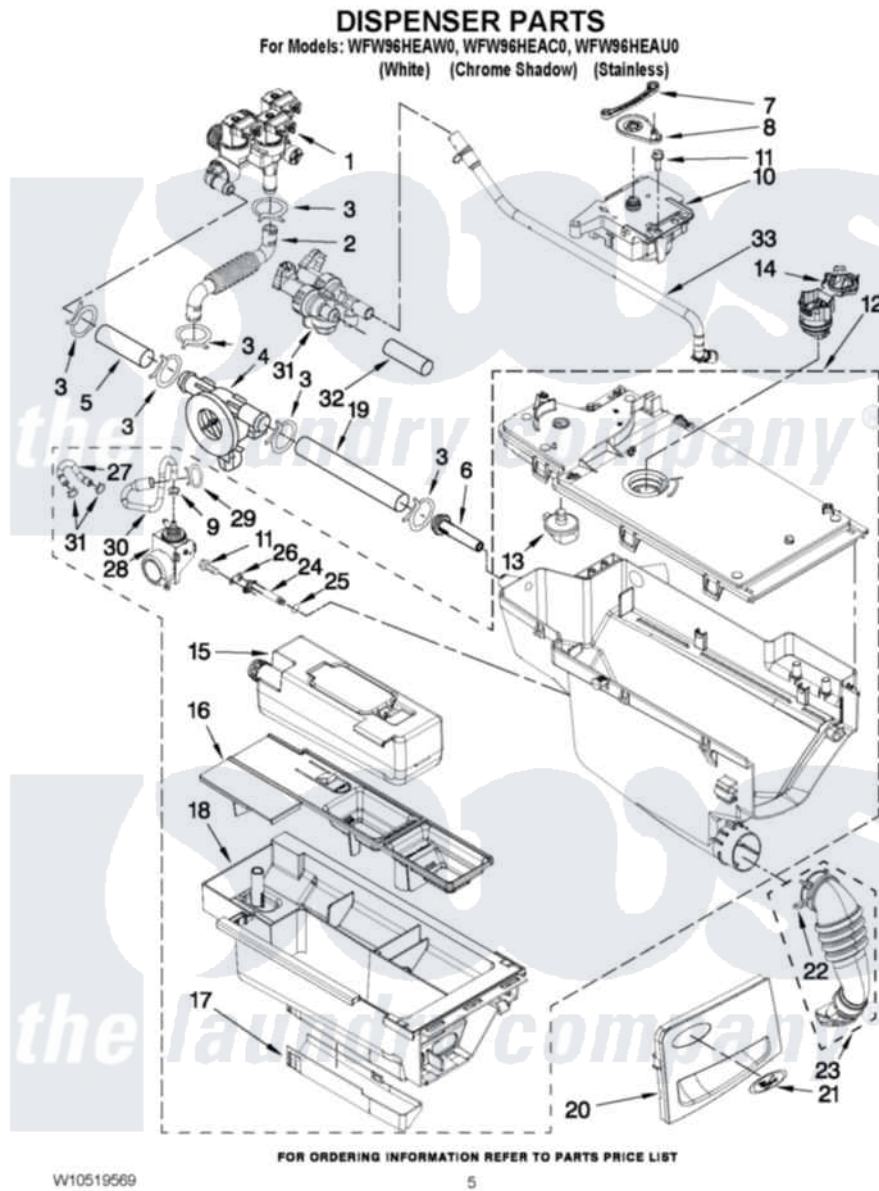

Whirlpool WFW96HEAU0 04 - DISPENSER PARTS

Whirlpool [Residential Whirlpool WFW96HEAU0 Washer Parts](#) Parts Diagram 04 - DISPENSER PARTS
Click on the part number to view part

Item	Original Part Number	Replaced By	Status	Part Description
1	W10247306			Valve, Inlet
2	W10239949			Hose, Inlet Valve To Active Vent
3	W10096852	596669		Clamp, Manifold
4	8181696	W10110225		Flowmeter
5	W10239955			Hose, Inlet Valve To Flowmeter
6	8183181			Nozzle, Inlet
7	8183183			Lever, Water Distribution
8	W10003190	8183184		Cam, Actuator
9	W10292700			Clamp, Hose
10	W10163975	W10352973		Actuator
11	8540282	8181661		Screw, Actuator
12	W10368769			Housing, Minibulk Dispenser Assembly
13	W10003110	8181712		Nozzle, Distribution
14	W10306690			Sensor-Magnetic, Angular

15	W10250743	W10250743A	Minibulk Dispenser Cartridge
16	W10256661		Siphon, Bleach/Softener
17	W10003140	8183179	Cover, Detergent Drawer
18	W10250723		Drawer, Detergent
19	W10239956		Hose, Flowmeter
20	W10446403		Handle, Drawer
"	W10446405		Handle, Drawer
"	W10502248		Handle, Drawer
21	W10387117		Badge
22	W10239910		Clamp, Hose
23	W10239966		Hose, Dispenser To Bellow
24	W10250730		Tube, Siphon- Dock-Minibulk
25	W10250731		O-Ring
26	W10376678		Washer, Siphon Tube
27	W10268381		Hose, Tube To Pump
28	W10250734		Pump, Metering
29	W10096851	596669	Clamp, Manifold
30	W10268382		Hose, Pump To Dispenser
31	W10239942		Valve, Diverter
32	W10239935		Hose, Inlet Valve To Flowmeter
33	W10239908		Hose, Spray Assembly