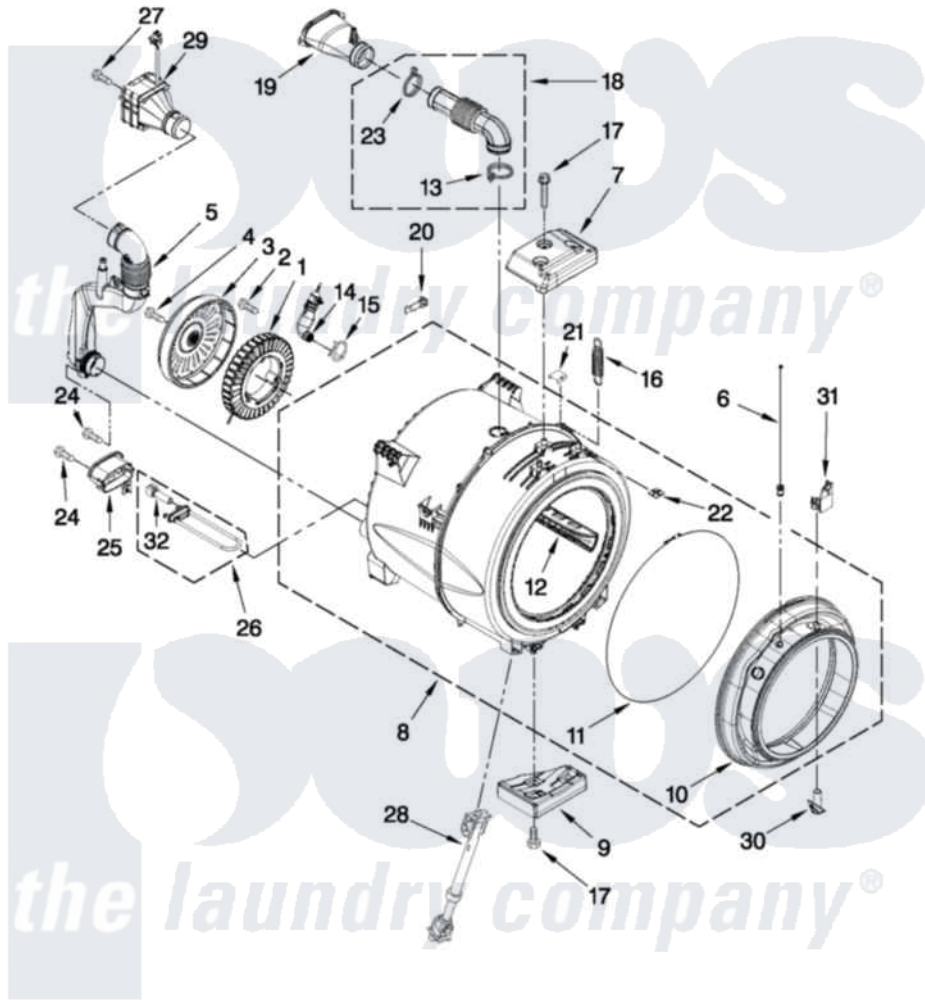

Whirlpool WFW96HEAU0 05 - TUB AND BASKET PARTS

TUB AND BASKET PARTS

For Models: WFW96HEAU0, WFW96HEAC0, WFW96HEAU0
(White) (Chrome Shadow) (Stainless)

FOR ORDERING INFORMATION REFER TO PARTS PRICE LIST

W10519569

7

Whirlpool [Residential Whirlpool WFW96HEAU0 Washer Parts](#) Parts Diagram 05 - TUB AND BASKET PARTS
Click on the part number to view part

Item	Original Part Number	Replaced By	Status	Part Description
1	W10213978	W10365754		Stator
2	W10253476			Screw, Stator Mounting
3	W10213980	W10365755		Rotor
4	W10253477			Screw, Rotor Mounting
5	W10261582			Pipe, Ventilation Assembly
6	W10272847			Light, Led Assembly
7	W10253014			Counterweight, Top
8	W10355151	W10450389		Tub-Outer
9	W10237535			Counterweight, Bottom
10	W10237493			Bellow
11	W10237502			Retainer, Bellow To Tub
12	W10292810			Baffle, Tub
13	W10353599			Clamp, Hose
14	W10260500			Airtrap Assembly
15	371499			Clamp, Hose
16	W10249487	W10365757		Spring

17	W10261496		Screw, Counterweight
18	W10352811		Vent-Hose Coupling Assembly
19	W10352818		Vent Tube And Cover
20	W10316388		Clip, Harness Diverter
21	8540092		Clamp, Tub
22	8540072	8182512	Nut, Push-In
23	W10273034		Clamp, Vent Hose
24	W10306501		Screw, M4.1-1.8 X 16.5C
25	W10318155		Shield, Heater
26	W10426377		Heater
27	8540282	8181661	Screw, Actuator
28	W10261492		Shock Absorber
29	W10261587		Fan, Ventilation Assembly
30	W10239948		Nozzle, Spray Assembly
31	W10239928		Bracket, Nozzle
32	W10467289	Not Available	SENSOR, TEMP