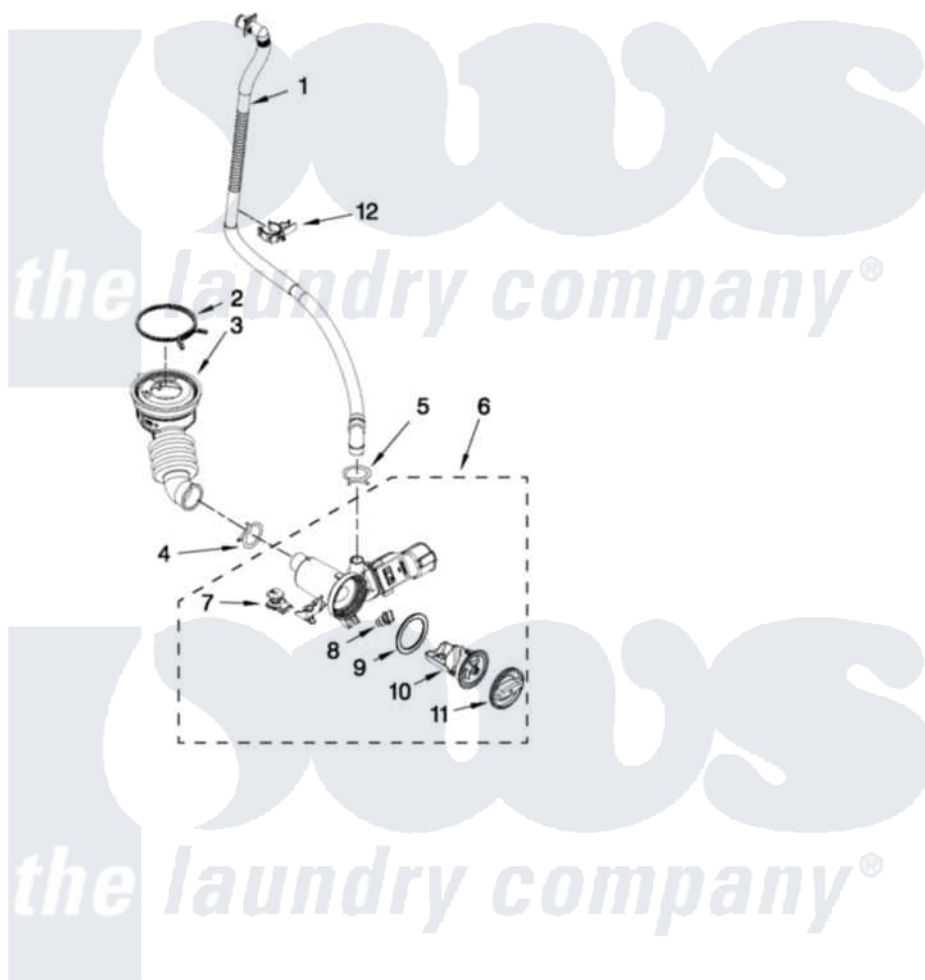

Whirlpool WFW96HEAU0 06 - PUMP PARTS

PUMP PARTS

For Models: WFW96HEAU0, WFW96HEAC0, WFW96HEAU0
(White) (Chrome Shadow) (Stainless)

FOR ORDERING INFORMATION REFER TO PARTS PRICE LIST

W10519569

9

Whirlpool [Residential Whirlpool WFW96HEAU0 Washer Parts](#) Parts Diagram 06 - PUMP PARTS

[Click on the part number to view part](#)

Item	Original Part Number	Replaced By	Status	Part Description
1	W10267642			Drain Hose
2	8181734	696392		Hose Clamp
3	W10241029			Hose, Tub To Pump
4	W10273036			Clamp, Hose
5	356138			Clamp, Hose
6	W10422024			Pump
7	W10338326			Grommet, Damper
8	8182816			Grommet, Damper
9	8181736			Seal, Filter Cap
10	W10241027			Filter, Pump
11	W10338322			Cap, Filter
12	W10441646			Retainer, Drain Hose