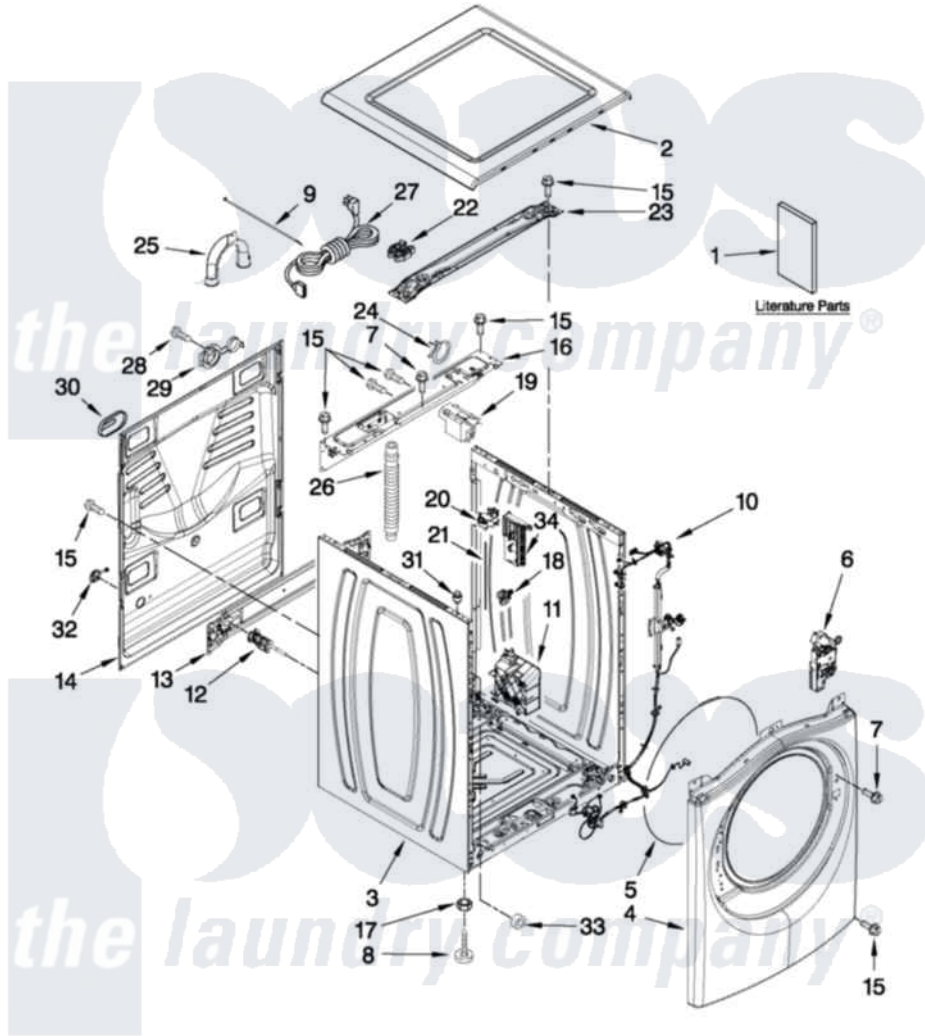

Whirlpool WFW96HEAW0 01 - TOP AND CABINET PARTS

TOP AND CABINET PARTS

For Models: WFW96HEAW0, WFW96HEAC0, WFW96HEAU0
(White) (Chrome Shadow) (Stainless)

AUTOMATIC
WASHER

FOR ORDERING INFORMATION REFER TO PARTS PRICE LIST

6-12 Printed in U.S.A. (JLP) (psw)

1

Part No. W10519569 Rev. A

Whirlpool [Residential Whirlpool WFW96HEAW0 Washer Parts](#) Parts Diagram 01 - TOP AND CABINET PARTS
Click on the part number to view part

Item	Original Part Number	Replaced By	Status	Part Description
1	W10441093		Not Available	INSTALLATION INSTRUCTIONS
"	W10441096		Not Available	USE & CARE GUIDE
"	W10441104		Not Available	TECH SHEET
"	W10441098		Not Available	ENERGY GUIDE
2	W10208373			Top
"	W10460693			Top
"	W10316283			Top
3	W10441110			Cabinet
"	W10441105			Cabinet
"	W10441107			Cabinet
4	W10441116			Panel, Front
"	W10441111			Panel, Front
"	W10460695			Panel, Front
5	W10237503			Retainer, Bellow To Front Panel
6	8183197	8183270		Lock, Door

7	8540282	8181661	Screw, Actuator
8	W10001130		Foot, Leveling
9	W10339879		Tie, Cable
10	W10498561		Harness, Wiring
11	W10374126		Motor Control Unit
12	W10271590	W10498442	Bolt
13	W10237498		Brace, Transport
14	W10237492		Panel, Rear
15	W10142290		Screw, 8-18 X 5/16
16	W10467483		Brace, Rear
17	3359452		Nut, Lock
18	W10181028		Clip, Pressure Switch Hose
19	W10367632		Filter, Interference
20	W10448876		Sensor, Pressure
21	W10251962		Hose, Pressure Switch
22	W10245452		Retainer, Spring
23	W10467484		Brace, Top
24	356138		Clamp, Hose
25	W10280024		U-Bend, Drain Hose
26	W10267638		Hose, Drain
27	W10434975		Cord, Power
28	3351614		Screw, Gearcase Cover Mounting
29	W10275820		Cover, Power Cord- Transport
30	8182700	8540268	Cover, Transport
31	W10208380		Screw, Bush Assembly
32	W10304004		Cover, Power Cord
33	W10323182		Spacer, Front Panel
34	W10388229		Control Board, Expansion