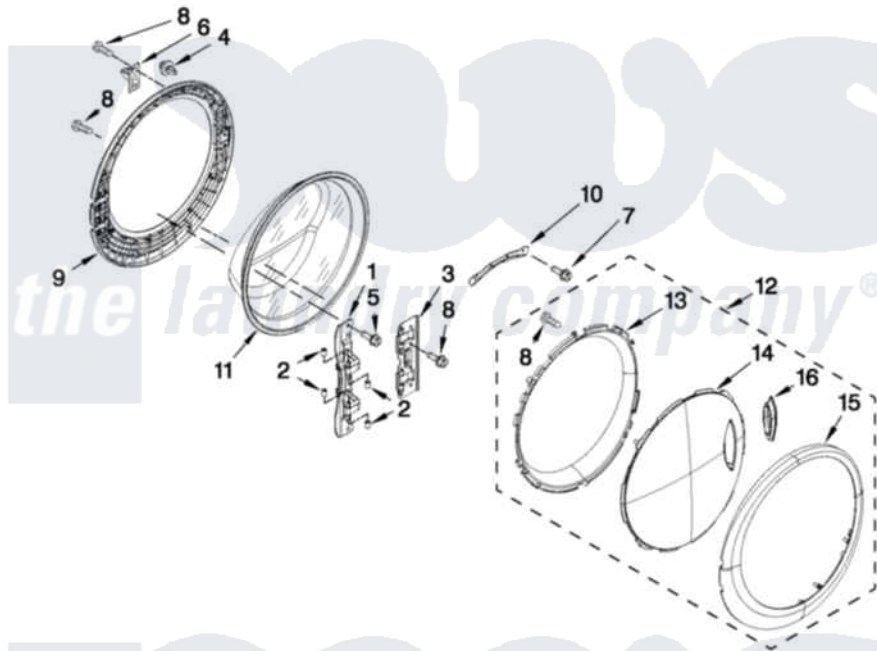

Whirlpool WFW96HEAW0 02 - DOOR PARTS

DOOR PARTS

For Models: WFW96HEAW0, WFW96HEAC0, WFW96HEAU0
(White) (Chrome Shadow) (Stainless)

W10519569

FOR ORDERING INFORMATION REFER TO PARTS PRICE LIST

3

Whirlpool [Residential Whirlpool WFW96HEAW0 Washer Parts](#) Parts Diagram 02 - DOOR PARTS
Click on the part number to view part

Item	Original Part Number	Replaced By	Status	Part Description
1	W10208415			Hinge Base
2	W10208398			Cap, Hinge
3	W10208419			Plate, Hinge Retainer
4	8572266			Bumper, Door
5	W10288126			Screw, 10-32 X 1/2
6	8183198	W10217552		Hook, Door
7	8540513	8182214		Screw
8	8534022			Screw, 8-18 X 1/16
9	W10208275			Frame, Door Back Support
10	W10003440	W10295703		Clamp, Glass
11	W10208263			Glass, Door
12	W10208408			Door, Outer Assembly
13	W10208269			Frame, Door Front Support
14	W10208270			Door, Outer Screen
15	W10208410			Trim Ring, Outer Door
16	W10208411			Handle, Door