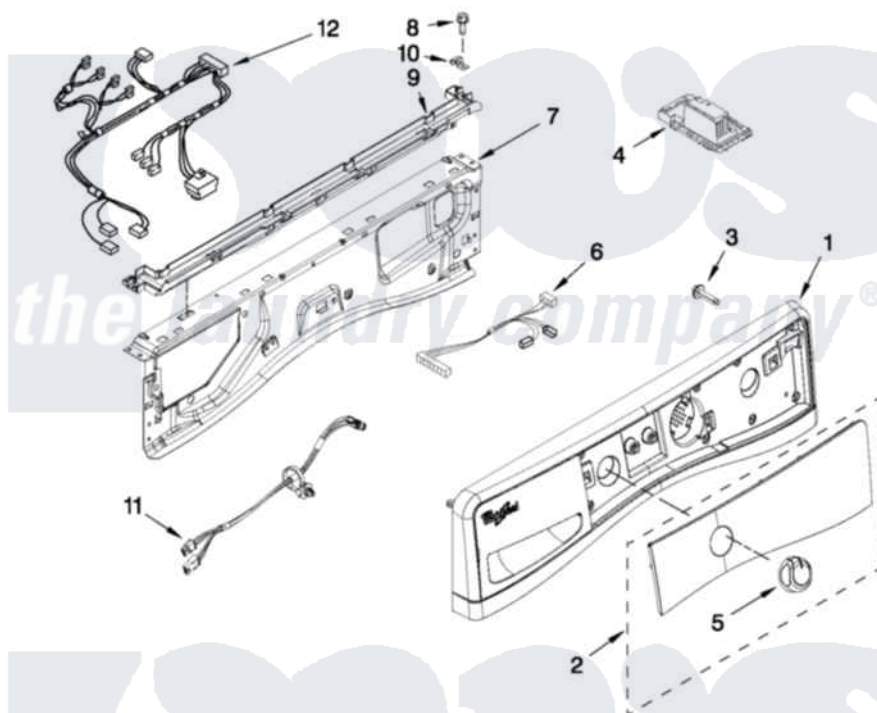

# Whirlpool WFW96HEAW0 03 - CONTROL PANEL PARTS

## CONTROL PANEL PARTS

For Models: WFW96HEAW0, WFW96HEAC0, WFW96HEAU0  
(White) (Chrome Shadow) (Stainless)

FOR ORDERING INFORMATION REFER TO PARTS PRICE LIST

4

W10519569

Whirlpool [Residential Whirlpool WFW96HEAW0 Washer Parts](#) Parts Diagram 03 - CONTROL PANEL PARTS  
Click on the part number to view part

Item	Original Part Number	Replaced By	Status	Part Description
1	<a href="#">W10446408</a>			Console Assembly
"	<a href="#">W10463516</a>			Console Assembly
"	<a href="#">W10503134</a>			Console Assembly
2	<a href="#">W10446414</a>			IML Assembly
"	<a href="#">W10446416</a>			IML Assembly
"	<a href="#">W10503135</a>			IML Assembly
3	<a href="#">W10219342</a>			Screw, Baffle Mounting
4	W10491366		Not Available	CONTROL UNIT, CENTRAL
5	W10391535		Not Available	KNOB, CONTROL
6	<a href="#">W10486221</a>			Harness, UI Jumper
7	<a href="#">W10208197</a>			Bracket, Console
8	<a href="#">W10142290</a>			Screw, 8-18 X 5/16
9	<a href="#">W10317570</a>			Water Channel
10	<a href="#">W10317566</a>			Spring, Clip Water Channel
11	<a href="#">W10485684</a>			Harness, Led UI
12	<a href="#">W10481516</a>			Harness, Wiring