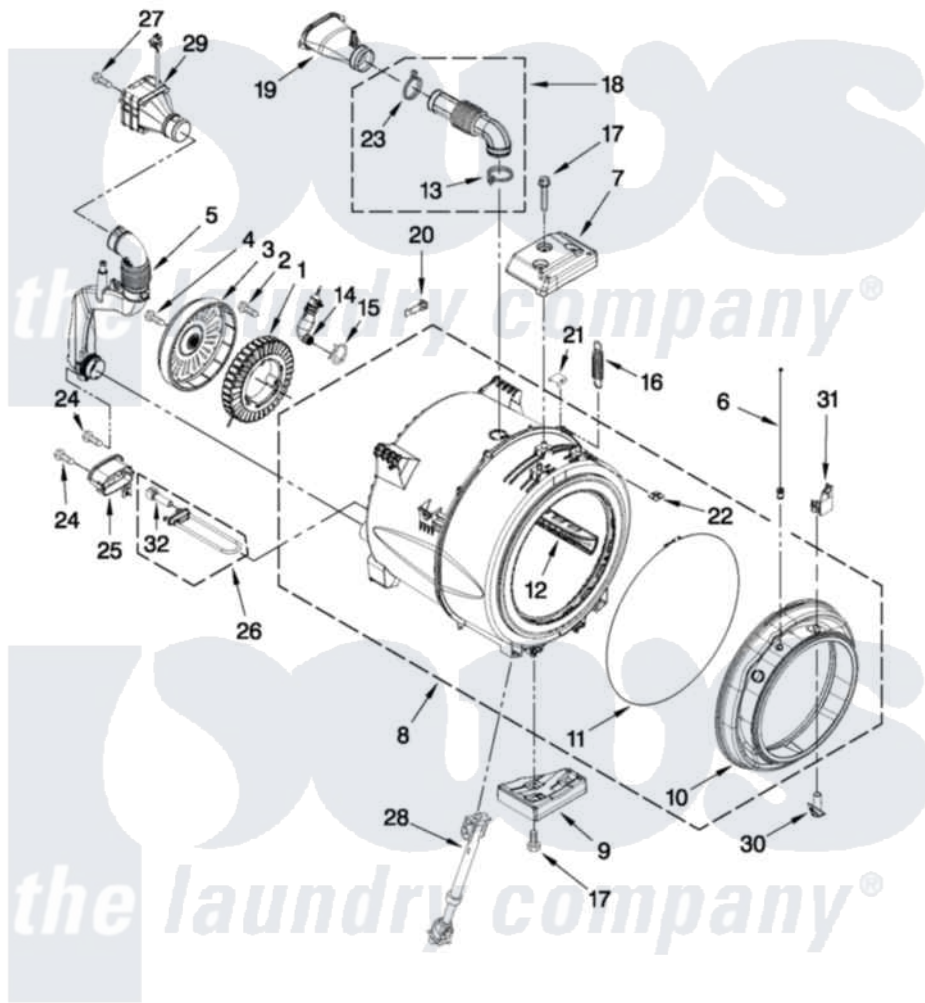

# Whirlpool WFW96HEAW0 05 - TUB AND BASKET PARTS

## TUB AND BASKET PARTS

For Models: WFW96HEAW0, WFW96HEAC0, WFW96HEAU0  
(White) (Chrome Shadow) (Stainless)

FOR ORDERING INFORMATION REFER TO PARTS PRICE LIST

W10519569

7

Whirlpool [Residential Whirlpool WFW96HEAW0 Washer Parts](#) Parts Diagram 05 - TUB AND BASKET PARTS  
Click on the part number to view part

Item	Original Part Number	Replaced By	Status	Part Description
1	W10213978	<a href="#">W10365754</a>		Stator
2	<a href="#">W10253476</a>			Screw, Stator Mounting
3	W10213980	<a href="#">W10365755</a>		Rotor
4	<a href="#">W10253477</a>			Screw, Rotor Mounting
5	<a href="#">W10261582</a>			Pipe, Ventilation Assembly
6	<a href="#">W10272847</a>			Light, Led Assembly
7	<a href="#">W10253014</a>			Counterweight, Top
8	W10355151	<a href="#">W10450389</a>		Tub-Outer
9	<a href="#">W10237535</a>			Counterweight, Bottom
10	<a href="#">W10237493</a>			Bellow
11	<a href="#">W10237502</a>			Retainer, Bellow To Tub
12	<a href="#">W10292810</a>			Baffle, Tub
13	<a href="#">W10353599</a>			Clamp, Hose
14	<a href="#">W10260500</a>			Airtrap Assembly
15	<a href="#">371499</a>			Clamp, Hose
16	W10249487	<a href="#">W10365757</a>		Spring

17	<a href="#">W10261496</a>		Screw, Counterweight
18	<a href="#">W10352811</a>		Vent-Hose Coupling Assembly
19	<a href="#">W10352818</a>		Vent Tube And Cover
20	<a href="#">W10316388</a>		Clip, Harness Diverter
21	<a href="#">8540092</a>		Clamp, Tub
22	8540072	<a href="#">8182512</a>	Nut, Push-In
23	<a href="#">W10273034</a>		Clamp, Vent Hose
24	<a href="#">W10306501</a>		Screw, M4.1-1.8 X 16.5C
25	<a href="#">W10318155</a>		Shield, Heater
26	<a href="#">W10426377</a>		Heater
27	8540282	<a href="#">8181661</a>	Screw, Actuator
28	<a href="#">W10261492</a>		Shock Absorber
29	<a href="#">W10261587</a>		Fan, Ventilation Assembly
30	<a href="#">W10239948</a>		Nozzle, Spray Assembly
31	<a href="#">W10239928</a>		Bracket, Nozzle
32	W10467289	Not Available	SENSOR, TEMP