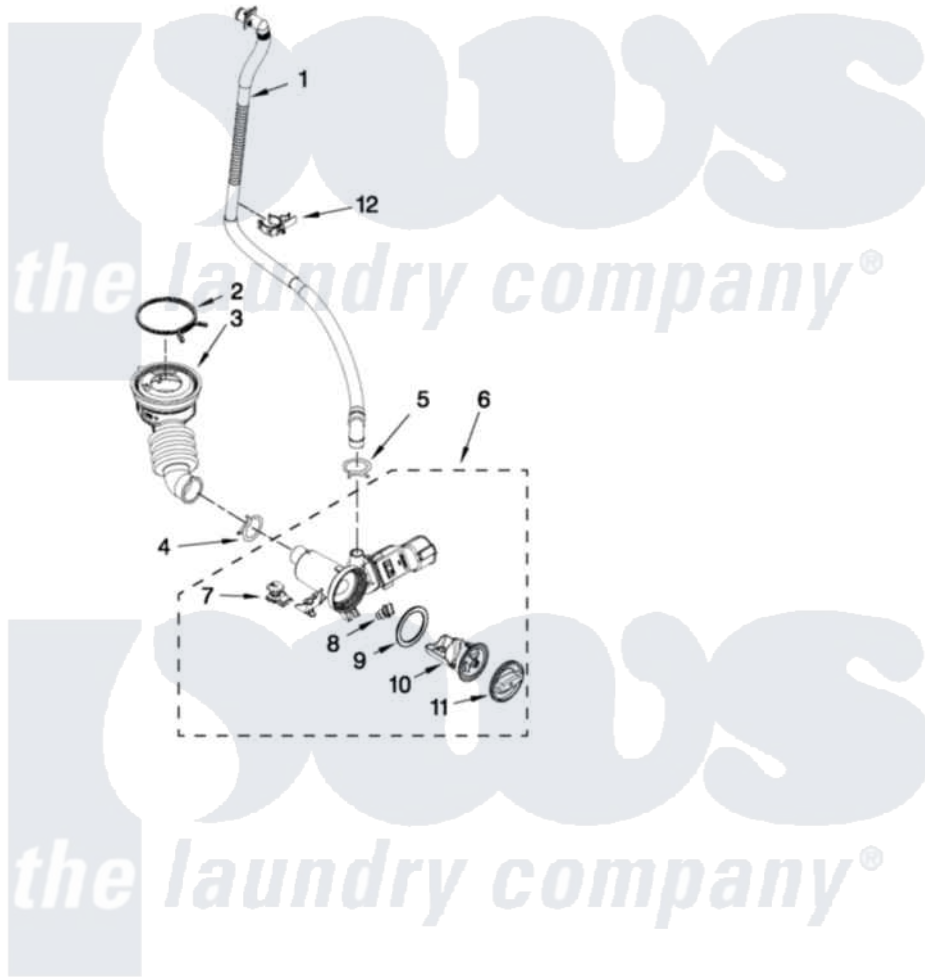

Whirlpool WFW96HEAW0 06 - PUMP PARTS

PUMP PARTS

For Models: WFW96HEAW0, WFW96HEAC0, WFW96HEAU0
(White) (Chrome Shadow) (Stainless)

FOR ORDERING INFORMATION REFER TO PARTS PRICE LIST

W10519569

9

Whirlpool [Residential Whirlpool WFW96HEAW0 Washer Parts](#) Parts Diagram 06 - PUMP PARTS
Click on the part number to view part

Item	Original Part Number	Replaced By	Status	Part Description
1	W10267642			Drain Hose
2	8181734	696392		Hose Clamp
3	W10241029			Hose, Tub To Pump
4	W10273036			Clamp, Hose
5	356138			Clamp, Hose
6	W10422024			Pump
7	W10338326			Grommet, Damper
8	8182816			Grommet, Damper
9	8181736			Seal, Filter Cap
10	W10241027			Filter, Pump
11	W10338322			Cap, Filter
12	W10441646			Retainer, Drain Hose