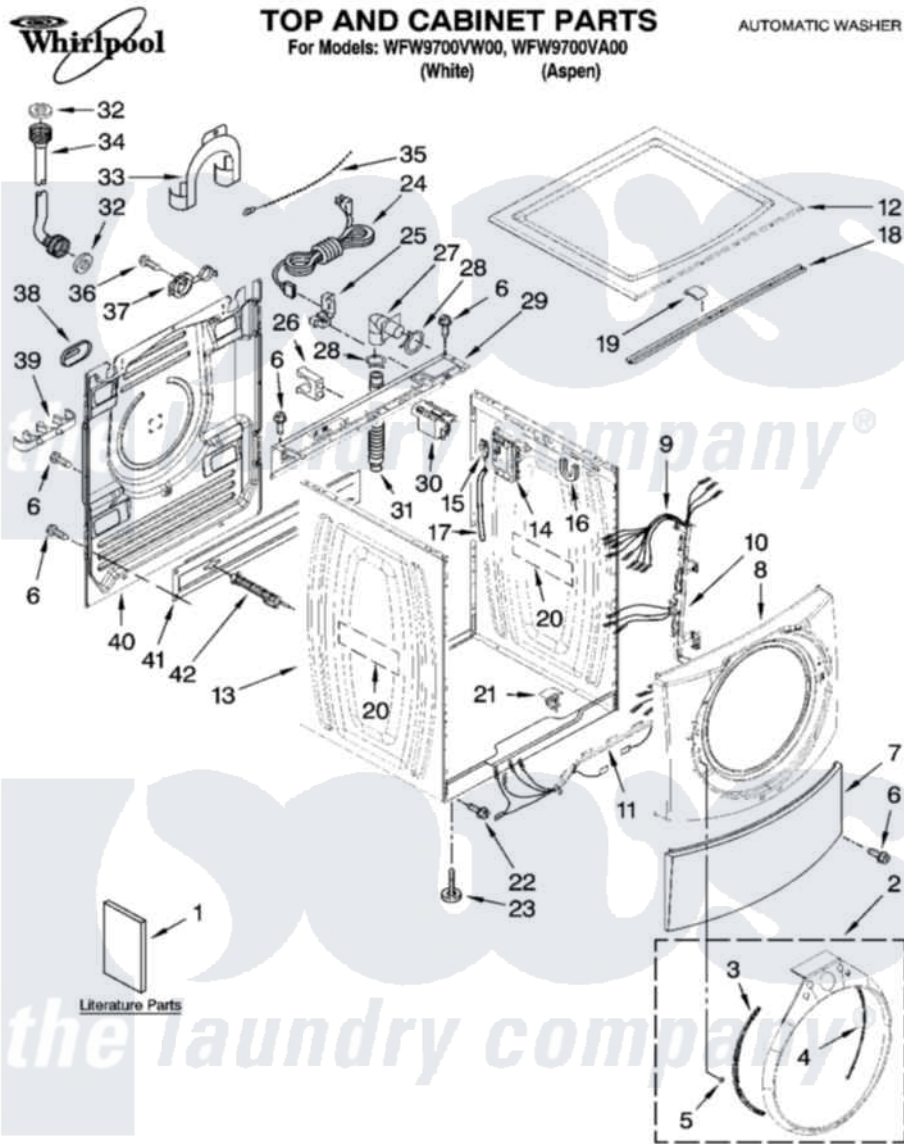

# Whirlpool WFW9700VA00 01 - TOP AND CABINET PARTS

11-08 Printed in U.S.A. (drd) (eeb)

1

Part No. W10208579 Rev. A

Whirlpool [Residential Whirlpool WFW9700VA00 Washer Parts](#) Parts Diagram 01 - TOP AND CABINET PARTS  
 Click on the part number to view part

Item	Original Part Number	Replaced By	Status	Part Description
1	W10176968		Not Available	Use & Care Guide
"	W10176957		Not Available	Tech Sheet
"	W10176960		Not Available	Energy Guide
2	W10176940	<a href="#">W10160030</a>		Trim Ring, Teardrop Assembly
"	W10176942	<a href="#">W10160019</a>		Trim Ring, Teardrop Assembly
3	W10015770	<a href="#">8183208</a>		Bracket, Trim Fixation
4	W10015780	<a href="#">8183209</a>		Bracket, Trim Fixation
5	W10029650	<a href="#">8183210</a>		Clip, Trim
6	W10015090	<a href="#">489442</a>		Screw 3 2217757 Roller, Front
7	W10003640	<a href="#">8181643</a>		Toe Panel
"	W10176923	<a href="#">W10166921</a>		Toe Panel
8	W10015580	<a href="#">W10015590</a>		Panel
"	W10176915	<a href="#">W10166920</a>		Panel, Front
9	<a href="#">W10167287</a>			Harness, Wiring
10	W10003460	<a href="#">W10216383</a>		Channel, Harness
11	W10131757	<a href="#">W10168549</a>		Channel, Harness