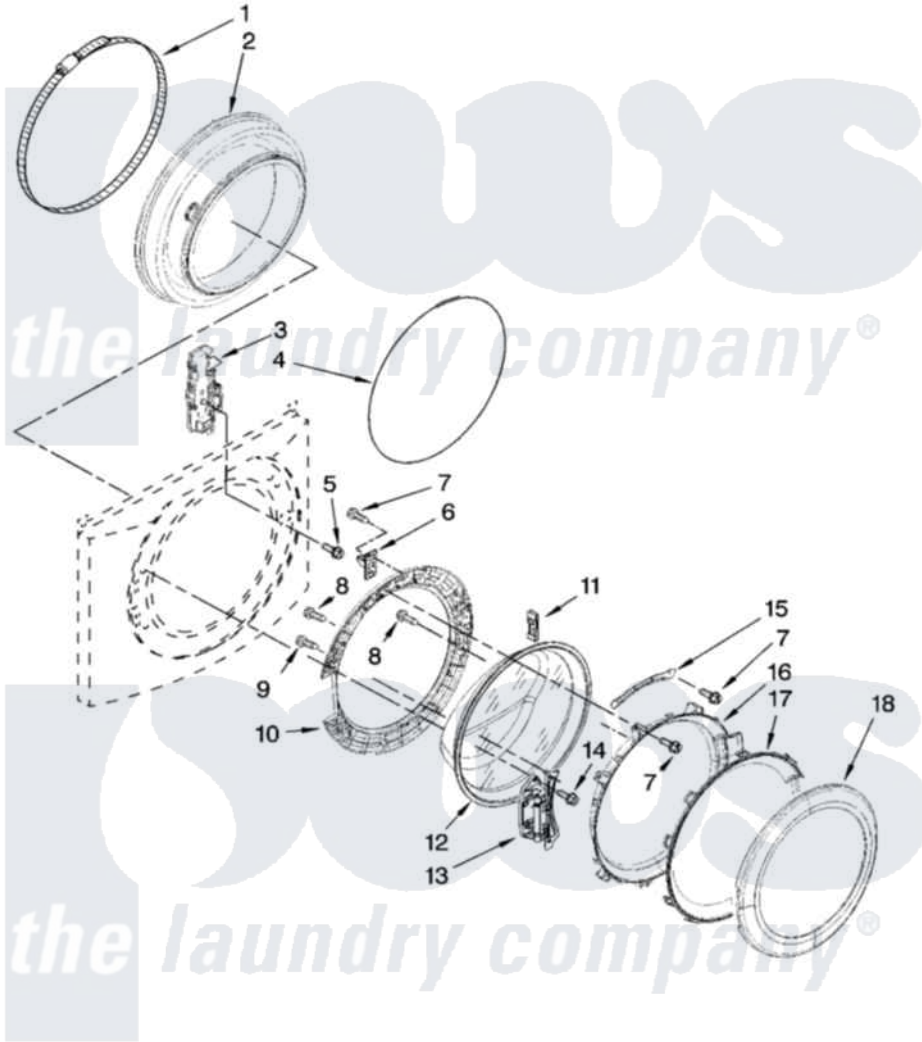

Whirlpool WFW9700VA00 02 - DOOR AND LATCH PARTS

DOOR AND LATCH PARTS

For Models: WFW9700VW00, WFW9700VA00
(White) (Aspen)

W10208579

3

Whirlpool [Residential Whirlpool WFW9700VA00 Washer Parts](#) Parts Diagram 02 - DOOR AND LATCH PARTS
Click on the part number to view part

Item	Original Part Number	Replaced By	Status	Part Description
1	8182210			Clamp, Bellow
2	W10003800	8182119		Bellow
3	8540772	W10253483		Lock, Door
4	W10003490	8182211		Clamp, Bellow To Front Panel
5	8540725			Screw
6	W10003390	W10217552		Hook, Door
7	8540513	8182214		Screw
8	8540282	8181661		Screw, Actuator
9	8540284	8181660		Screw
10	W10003370	8183195		Frame, Door Back Support
11	W10003430	W10128586		Clamp, Glass Support
12	W10003520	8181655		Glass, Door
13	W10005090	8183202		Hinge, Door
14	W10015090	489442		Screw 3 2217757 Roller, Front
15	W10003440	W10295703		Clamp, Glass
16	W10005220	8183256		Frame, Door Front Support