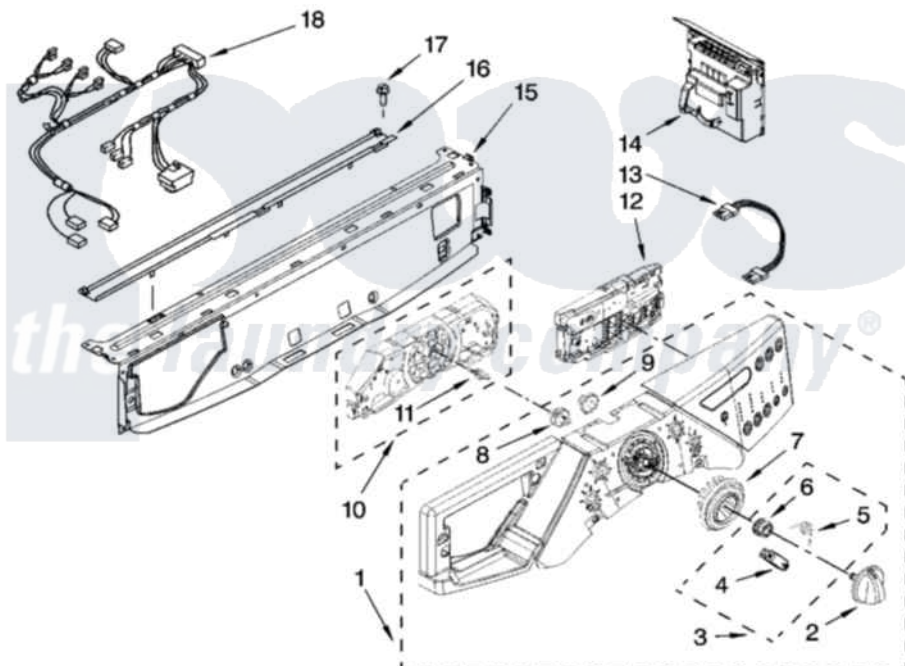

Whirlpool WFW9700VA00 03 - CONTROL PANEL PARTS

CONTROL PANEL PARTS

For Models: WFW9700VW00, WFW9700VA00
(White) (Aspen)

4

W10208579

Whirlpool [Residential Whirlpool WFW9700VA00 Washer Parts](#) Parts Diagram 03 - CONTROL PANEL PARTS
Click on the part number to view part

Item	Original Part Number	Replaced By	Status	Part Description
1	W10157776			Panel, Control
"	W10157801			Panel, Control
2	W10131369			Knob, Control
"	W10166961			Knob, Control
3	W10133927			Wheel, Detent Kit
4	W10131661	W10133927		Wheel, Detent Kit
5	W10131377	W10133927		Wheel, Detent Kit
6	W10131378	W10133927		Wheel, Detent Kit
7	W10131376	W10012410		Knob, Light Ring
8	W10131381			Wheel, Encoder
9	W10131382	W10012440		Retainer-Snap
10	W10164402			User Interface, Center
11	8183177			Adapter, Encoder Wheel
12	W10157890	W10319814		Control-Elec
13	W10157884			Harness, Wiring
14	W10175772			Microcomputer, Machine Control

15	W10059240		Brace, Front Top
16	W10003700	8183204	Channel, Water
17	W10015090	489442	Screw 3 2217757 Roller, Front
18	W10167278		Harness, Wiring