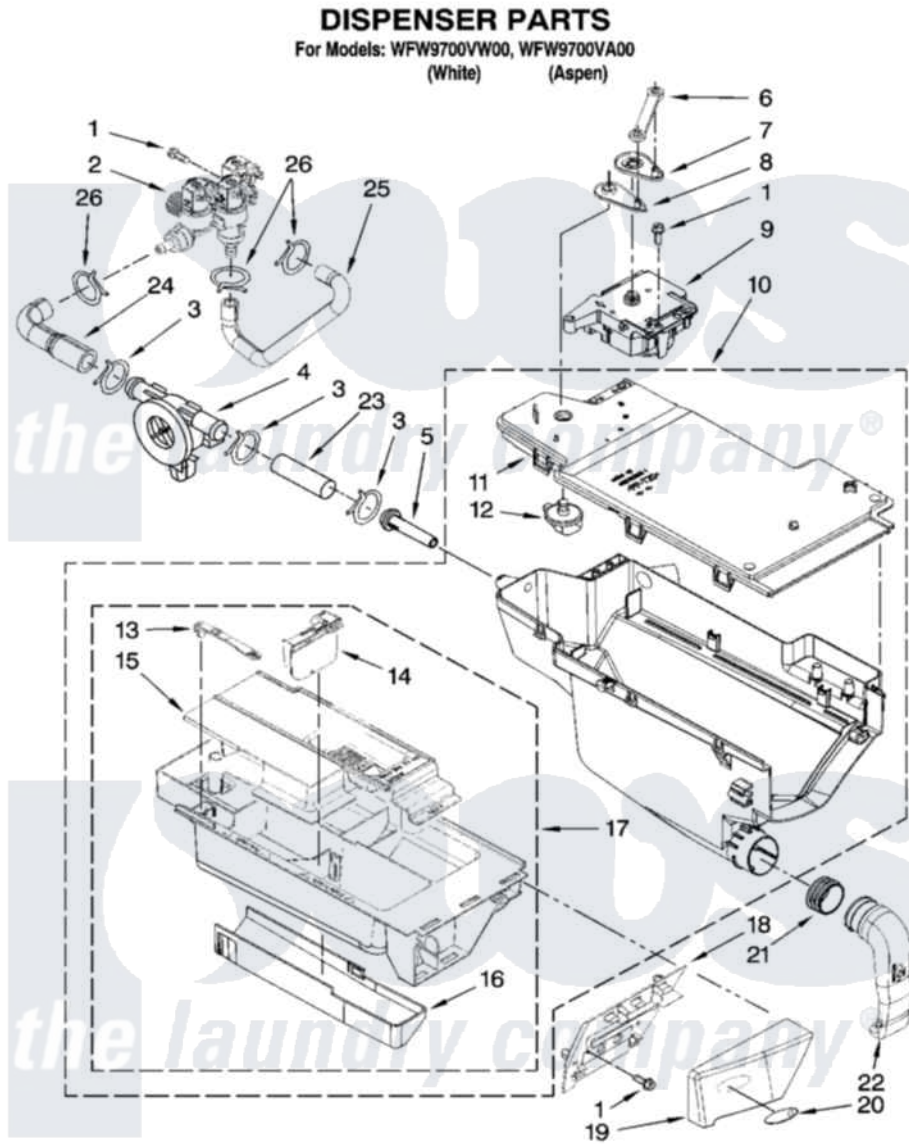

# Whirlpool WFW9700VA00 04 - DISPENSER PARTS

W10208579

5

Whirlpool [Residential Whirlpool WFW9700VA00 Washer Parts](#) Parts Diagram 04 - DISPENSER PARTS  
Click on the part number to view part

Item	Original Part Number	Replaced By	Status	Part Description
1	8540282	<a href="#">8181661</a>		Screw, Actuator
2	<a href="#">W10156253</a>			Valve, Water Inlet
3	370450	<a href="#">596669</a>		Clamp, Manifold
4	<a href="#">W10110225</a>			Flowmeter
5	8540042	<a href="#">8183181</a>		Nozzle, Inlet
6	W10003830	<a href="#">8183183</a>		Lever, Water Distribution
7	W10003190	<a href="#">8183184</a>		Cam, Actuator
8	<a href="#">W10161052</a>			Lever, Water Distribution
9	W10163975	<a href="#">W10352973</a>		Actuator
10	<a href="#">W10157759</a>			Dispenser, Complete
11	W10005080	<a href="#">W10164400</a>		Plate, Distribution
12	W10003110	<a href="#">8181712</a>		Nozzle, Distribution
13	W10003170	<a href="#">8181721</a>		Hook, Drawer
14	<a href="#">W10121596</a>			Separator, With Selection Slider
15	<a href="#">W10157775</a>			Syphon, Bleach/Softener
16	W10003140	<a href="#">8183179</a>		Cover, Detergent Drawer

17	<a href="#">W10157760</a>		Drawer, Detergent
18	<a href="#">W10156617</a>		Bracket, Handle Fixation
19	W10156618	<a href="#">W10156625</a>	Handle
"	W10156621	<a href="#">W10156628</a>	Handle
20	<a href="#">8183253</a>		Medallion
21	W10003360	<a href="#">8181747</a>	Seal
22	W10005300	<a href="#">8181718</a>	Tube, Dispenser To Bellow
23	<a href="#">8183180</a>		Hose, Inlet Nozzle
24	<a href="#">8183182</a>		Hose, Flowmeter
25	<a href="#">W10156131</a>		Hose, Inlet Valve To Steamer Siphon
26	8181754	<a href="#">489503</a>	Clamp