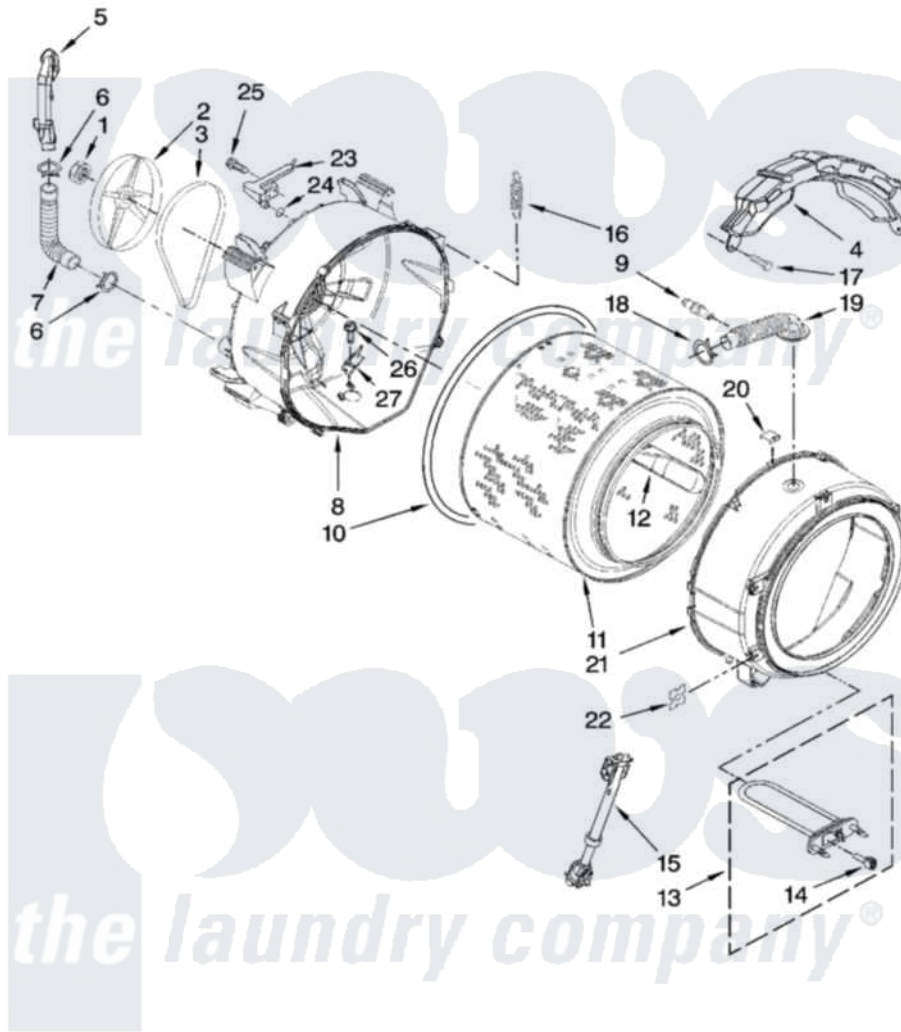

Whirlpool WFW9700VA00 05 - TUB AND BASKET PARTS

TUB AND BASKET PARTS

For Models: WFW9700VW00, WFW9700VA00
(White) (Aspen)

W10208579

7

Whirlpool [Residential Whirlpool WFW9700VA00 Washer Parts](#) Parts Diagram 05 - TUB AND BASKET PARTS
Click on the part number to view part

Item	Original Part Number	Replaced By	Status	Part Description
1	8533999	W10283361		Nut, Pulley
2	W10003730	8182650		Pulley
3	W10116915	W10388414		Belt
4	W10163424			Counterweight, Front
5	W10112169			Pipe, Ventilation
6	8540010	W10208156		Clamp
7	W10004330	8181743		Hose, Exhaust
8	W10234653	W10243941		Tub-Outer
9	W10156249			Connector, Overflow Hose
10	W10036350			Gasket, Tub
11	W10159904			Basket, Complete
12	W10110114			Baffle, Tub
13	W10155115	8182666		Element, Heating
14	8540226	8181705		Ntc
15	W10015830			Shock Absorber
16	W10207549	W10243909		Spring

17	W10094780	W10182109	Screw-Kit
18	3363365		Clamp, Hose
19	W10156130		Hose, Inlet Valve To Steamer Siphon
20	8540092		Clamp, Tub
21	W10004180	280238	Tub-Outer
22	8540072	8182512	Nut, Push-In
23	W10003600	8181731	Airtrap
24	W10004270	W10250553	O-Ring, Air Trap
25	8540513	8182214	Screw
26	8540880	8182214	Screw
27	W10015240	W10250558	Bracket, Heater Support