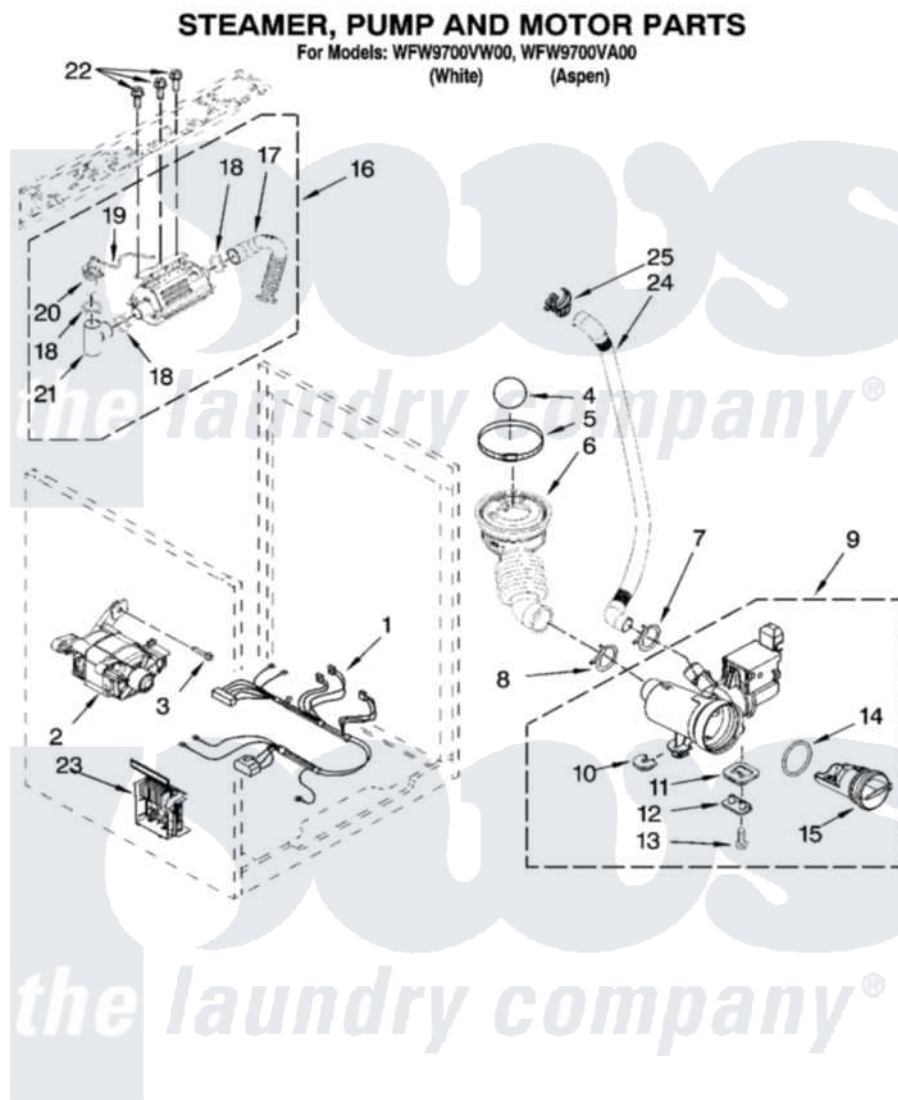

**Whirlpool WFW9700VA00 06 - STEAMER, PUMP AND MOTOR PARTS, OPTIONAL PARTS (NOT INCLUDED)**

W10208579

9

Whirlpool [Residential Whirlpool WFW9700VA00 Washer Parts](#) Parts Diagram 06 - STEAMER, PUMP AND MOTOR PARTS, OPTIONAL PARTS (NOT INCLUDED)

[Click on the part number to view part](#)

Item	Original Part Number	Replaced By	Status	Part Description
1	W10004420	<a href="#">W10186674</a>		Harness, Motor
2	<a href="#">W10140583</a>			Motor, Drive
3	<a href="#">8540134</a>			Bolt, Motor
4	W10003330	<a href="#">W10121657</a>		Ball
5	<a href="#">8540008</a>			Clamp
6	W10003240	<a href="#">8181732</a>		Hose, Tub To Pump
7	<a href="#">356138</a>			Clamp, Hose
8	370448	<a href="#">616099</a>		Clamp
9	<a href="#">W10130913</a>			Pump
10	<a href="#">W10034820</a>			Foot, Rubber
11	<a href="#">W10034830</a>			Foot, Rubber
12	<a href="#">8540033</a>			Cap, Right Foot
13	<a href="#">8533964</a>			Screw, 10-16 X 1.25
14	8540025	<a href="#">W10130913</a>		Pump
15	8540996	<a href="#">W10130913</a>		Pump