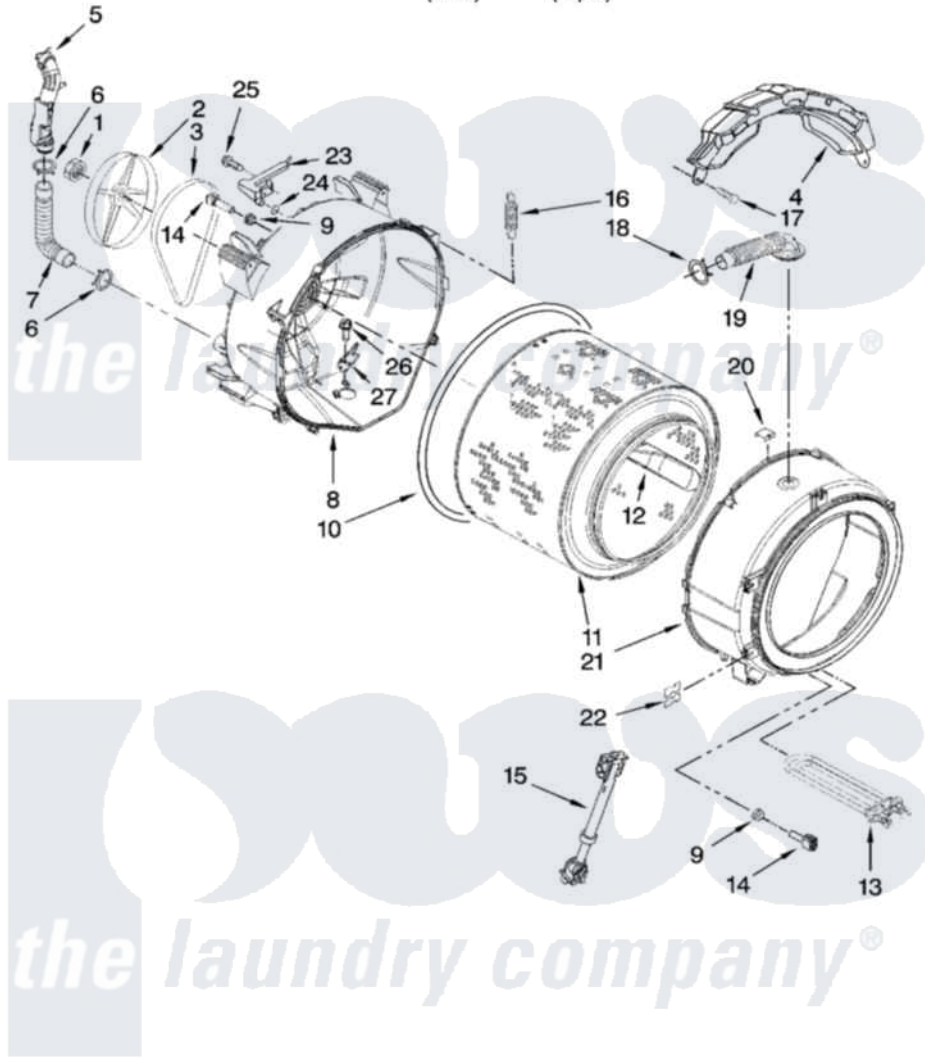

Whirlpool WFW9700VA01 05 - TUB AND BASKET PARTS

TUB AND BASKET PARTS

For Models: WFW9700VW01, WFW9700VA01
(White) (Aspen)

W10245961

7

Whirlpool [Residential Whirlpool WFW9700VA01 Washer Parts](#) Parts Diagram 05 - TUB AND BASKET PARTS
Click on the part number to view part

Item	Original Part Number	Replaced By	Status	Part Description
1	8533999	W10283361		Nut, Pulley
2	W10003730	8182650		Pulley
3	W10116915	W10388414		Belt
4	W10163424			Counterweight, Front
5	W10249838			Pipe, Ventilation
6	8540010	W10208156		Clamp
7	W10004330	8181743		Hose, Exhaust
8	W10210658	W10250806		Tub-Outer
9	8540766			Seal, Rubber
10	W10036350			Gasket, Tub
11	W10159904			Basket, Complete
12	W10110114			Baffle, Tub
13	W10249844			Heater-Steamer
14	8540226	8181705		Ntc
15	W10015830			Shock Absorber
16	W10207549	W10243909		Spring

17	W10094780	W10182109	Screw-Kit
18	3363365		Clamp, Hose
19	8540015		Hose, Exhaust
20	8540092		Clamp, Tub
21	W10190573	W10250805	Tub-Outer
22	8540072	8182512	Nut, Push-In
23	W10003600	8181731	Airtrap
24	W10250553		O-Ring, Air Trap
25	8540513	8182214	Screw
26	8540880	8182214	Screw
27	W10250558		Bracket, Heater Support