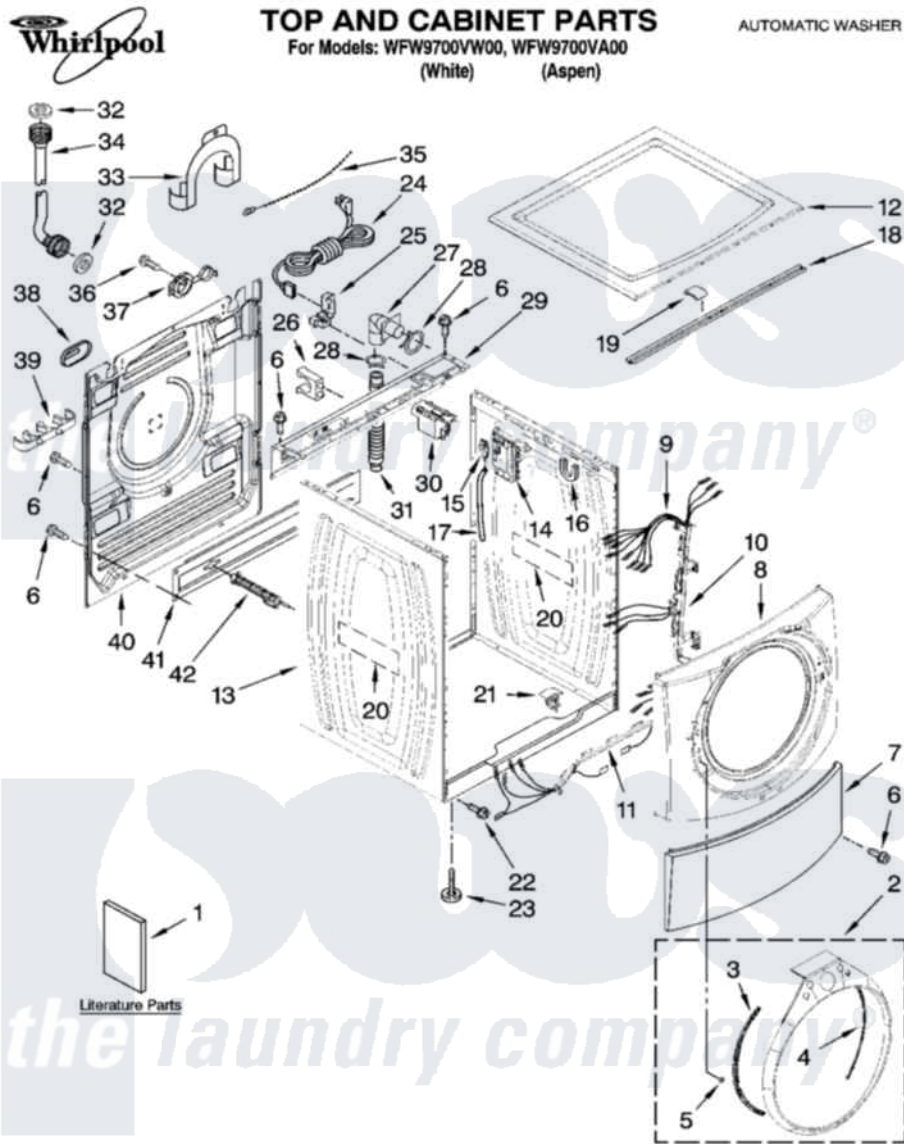

Whirlpool WFW9700VW00 01 - TOP AND CABINET PARTS

11-08 Printed in U.S.A. (drd) (eeb)

1

Part No. W10208579 Rev. A

Whirlpool [Residential Whirlpool WFW9700VW00 Washer Parts](#) Parts Diagram 01 - TOP AND CABINET PARTS
 Click on the part number to view part

Item	Original Part Number	Replaced By	Status	Part Description
1	W10176968		Not Available	Use & Care Guide
"	W10176957		Not Available	Tech Sheet
"	W10176960		Not Available	Energy Guide
2	W10176940	W10160030		Trim Ring, Teardrop Assembly
"	W10176942	W10160019		Trim Ring, Teardrop Assembly
3	W10015770	8183208		Bracket, Trim Fixation
4	W10015780	8183209		Bracket, Trim Fixation
5	W10029650	8183210		Clip, Trim
6	W10015090	489442		Screw 3 2217757 Roller, Front
7	W10003640	8181643		Toe Panel
"	W10176923	W10166921		Toe Panel
8	W10015580	W10015590		Panel
"	W10176915	W10166920		Panel, Front
9	W10167287			Harness, Wiring
10	W10003460	W10216383		Channel, Harness
11	W10131757	W10168549		Channel, Harness