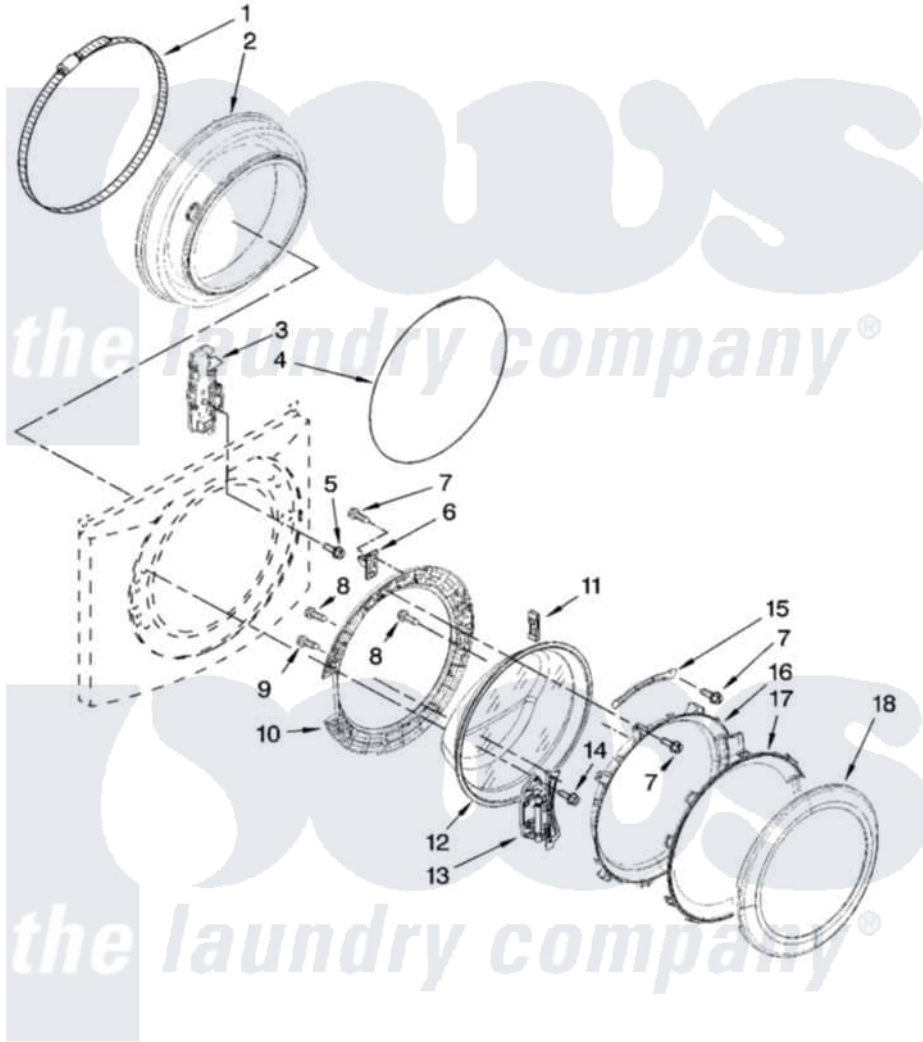

Whirlpool WFW9700VW00 02 - DOOR AND LATCH PARTS

DOOR AND LATCH PARTS

For Models: WFW9700VW00, WFW9700VA00
(White) (Aspen)

W10208579

3

Whirlpool [Residential Whirlpool WFW9700VW00 Washer Parts](#) Parts Diagram 02 - DOOR AND LATCH PARTS
Click on the part number to view part

Item	Original Part Number	Replaced By	Status	Part Description
1	8182210			Clamp, Bellow
2	W10003800	8182119		Bellow
3	8540772	W10253483		Lock, Door
4	W10003490	8182211		Clamp, Bellow To Front Panel
5	8540725			Screw
6	W10003390	W10217552		Hook, Door
7	8540513	8182214		Screw
8	8540282	8181661		Screw, Actuator
9	8540284	8181660		Screw
10	W10003370	8183195		Frame, Door Back Support
11	W10003430	W10128586		Clamp, Glass Support
12	W10003520	8181655		Glass, Door
13	W10005090	8183202		Hinge, Door
14	W10015090	489442		Screw 3 2217757 Roller, Front
15	W10003440	W10295703		Clamp, Glass
16	W10005220	8183256		Frame, Door Front Support