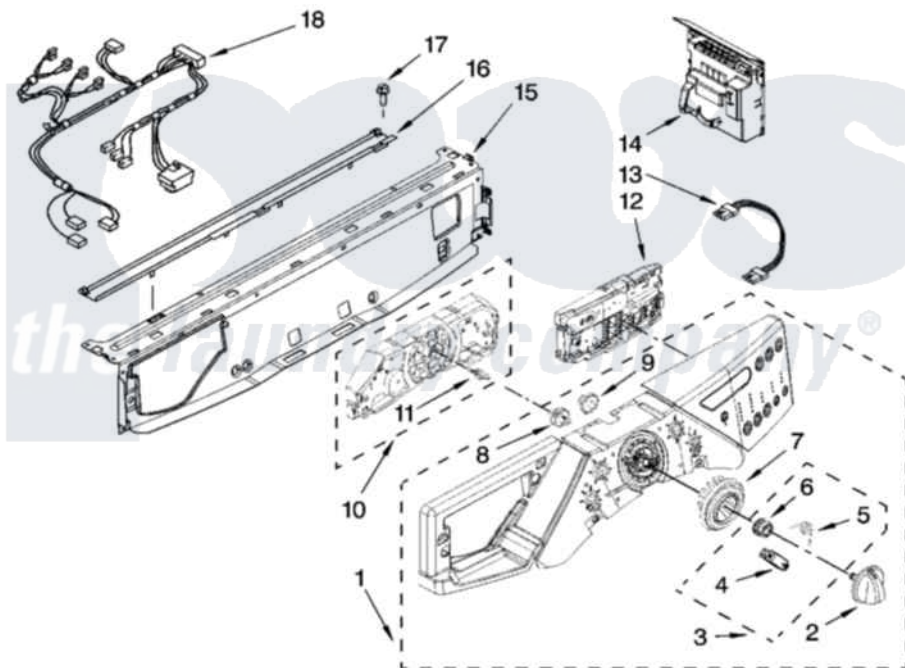

Whirlpool WFW9700VW00 03 - CONTROL PANEL PARTS

CONTROL PANEL PARTS

For Models: WFW9700VW00, WFW9700VA00
(White) (Aspen)

4

W10208579

Whirlpool Residential Whirlpool WFW9700VW00 Washer Parts Parts Diagram 03 - CONTROL PANEL PARTS

[Click on the part number to view part](#)

Item	Original Part Number	Replaced By	Status	Part Description
1	W10157776			Panel, Control
"	W10157801			Panel, Control
2	W10131369			Knob, Control
"	W10166961			Knob, Control
3	W10133927			Wheel, Detent Kit
4	W10131661	W10133927		Wheel, Detent Kit
5	W10131377	W10133927		Wheel, Detent Kit
6	W10131378	W10133927		Wheel, Detent Kit
7	W10131376	W10012410		Knob, Light Ring
8	W10131381			Wheel, Encoder
9	W10131382	W10012440		Retainer-Snap
10	W10164402			User Interface, Center
11	8183177			Adapter, Encoder Wheel
12	W10157890	W10319814		Control-Elec
13	W10157884			Harness, Wiring
14	W10175772			Microcomputer, Machine Control

15	W10059240		Brace, Front Top
16	W10003700	8183204	Channel, Water
17	W10015090	489442	Screw 3 2217757 Roller, Front
18	W10167278		Harness, Wiring