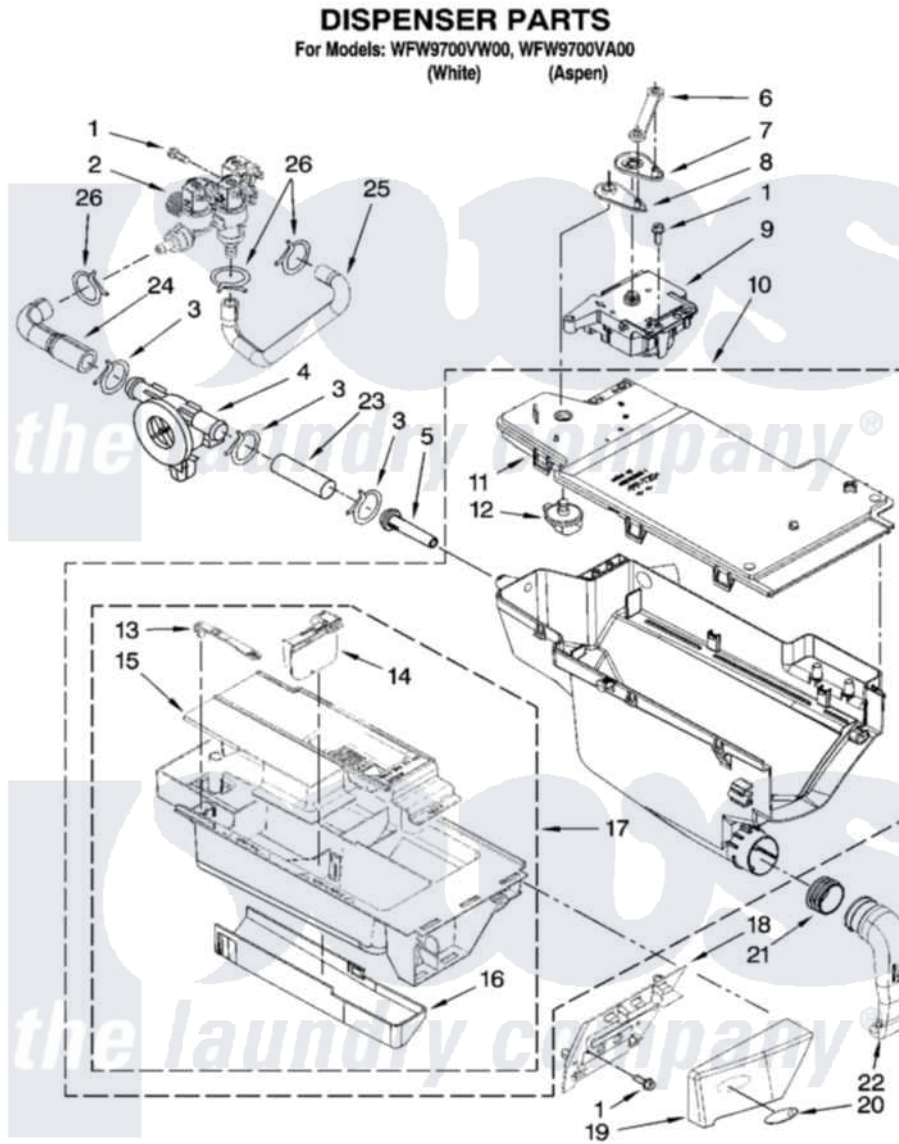

# Whirlpool WFW9700VW00 04 - DISPENSER PARTS

W10208579

5

Whirlpool [Residential Whirlpool WFW9700VW00 Washer Parts](#) Parts Diagram 04 - DISPENSER PARTS  
Click on the part number to view part

Item	Original Part Number	Replaced By	Status	Part Description
1	8540282	<a href="#">8181661</a>		Screw, Actuator
2	<a href="#">W10156253</a>			Valve, Water Inlet
3	370450	<a href="#">596669</a>		Clamp, Manifold
4	<a href="#">W10110225</a>			Flowmeter
5	8540042	<a href="#">8183181</a>		Nozzle, Inlet
6	W10003830	<a href="#">8183183</a>		Lever, Water Distribution
7	W10003190	<a href="#">8183184</a>		Cam, Actuator
8	<a href="#">W10161052</a>			Lever, Water Distribution
9	W10163975	<a href="#">W10352973</a>		Actuator
10	<a href="#">W10157759</a>			Dispenser, Complete
11	W10005080	<a href="#">W10164400</a>		Plate, Distribution
12	W10003110	<a href="#">8181712</a>		Nozzle, Distribution
13	W10003170	<a href="#">8181721</a>		Hook, Drawer
14	<a href="#">W10121596</a>			Separator, With Selection Slider
15	<a href="#">W10157775</a>			Syphon, Bleach/Softener
16	W10003140	<a href="#">8183179</a>		Cover, Detergent Drawer

17	<a href="#">W10157760</a>		Drawer, Detergent
18	<a href="#">W10156617</a>		Bracket, Handle Fixation
19	W10156618	<a href="#">W10156625</a>	Handle
"	W10156621	<a href="#">W10156628</a>	Handle
20	<a href="#">8183253</a>		Medallion
21	W10003360	<a href="#">8181747</a>	Seal
22	W10005300	<a href="#">8181718</a>	Tube, Dispenser To Bellow
23	<a href="#">8183180</a>		Hose, Inlet Nozzle
24	<a href="#">8183182</a>		Hose, Flowmeter
25	<a href="#">W10156131</a>		Hose, Inlet Valve To Steamer Siphon
26	8181754	<a href="#">489503</a>	Clamp