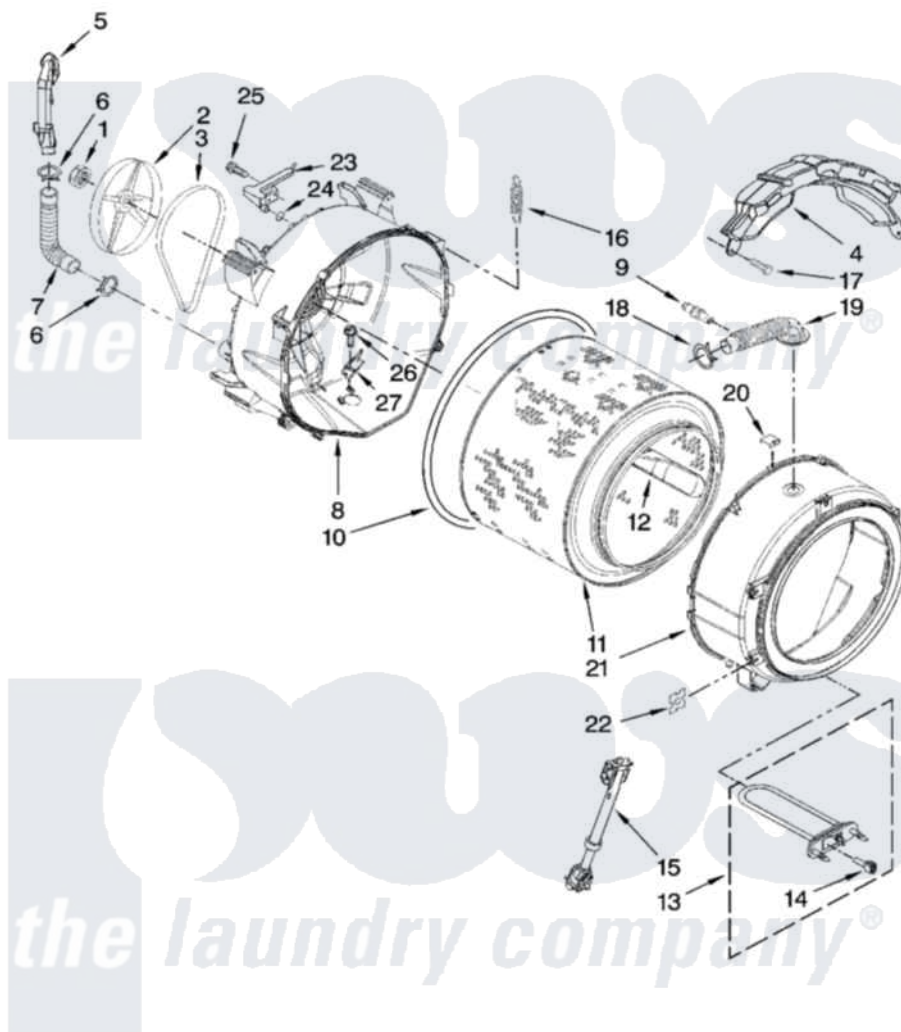

Whirlpool WFW9700VW00 05 - TUB AND BASKET PARTS

TUB AND BASKET PARTS

For Models: WFW9700VW00, WFW9700VA00
(White) (Aspen)

W10208579

7

Whirlpool [Residential Whirlpool WFW9700VW00 Washer Parts](#) Parts Diagram 05 - TUB AND BASKET PARTS

[Click on the part number to view part](#)

Item	Original Part Number	Replaced By	Status	Part Description
1	8533999	W10283361		Nut, Pulley
2	W10003730	8182650		Pulley
3	W10116915	W10388414		Belt
4	W10163424			Counterweight, Front
5	W10112169			Pipe, Ventilation
6	8540010	W10208156		Clamp
7	W10004330	8181743		Hose, Exhaust
8	W10234653	W10243941		Tub-Outer
9	W10156249			Connector, Overflow Hose
10	W10036350			Gasket, Tub
11	W10159904			Basket, Complete
12	W10110114			Baffle, Tub
13	W10155115	8182666		Element, Heating
14	8540226	8181705		Ntc
15	W10015830			Shock Absorber
16	W10207549	W10243909		Spring

17	W10094780	W10182109	Screw-Kit
18	3363365		Clamp, Hose
19	W10156130		Hose, Inlet Valve To Steamer Siphon
20	8540092		Clamp, Tub
21	W10004180	280238	Tub-Outer
22	8540072	8182512	Nut, Push-In
23	W10003600	8181731	Airtrap
24	W10004270	W10250553	O-Ring, Air Trap
25	8540513	8182214	Screw
26	8540880	8182214	Screw
27	W10015240	W10250558	Bracket, Heater Support