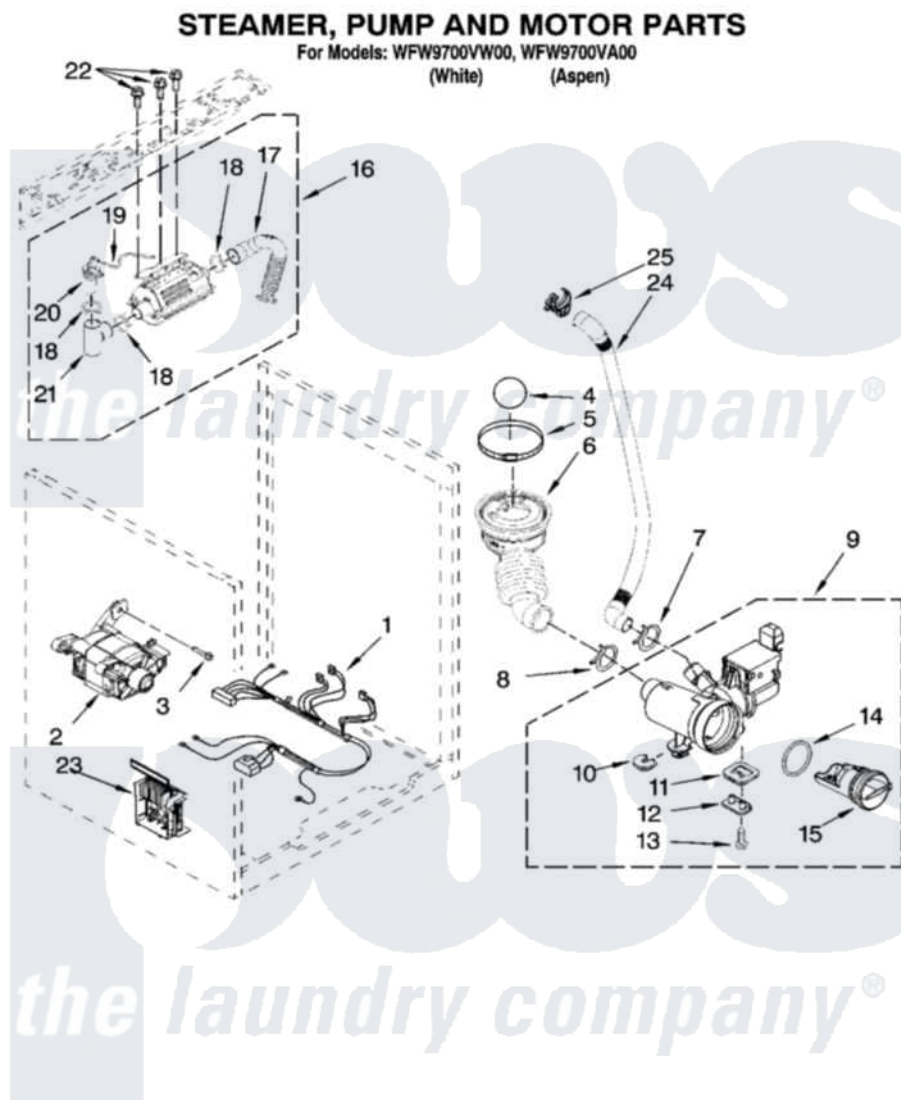

**Whirlpool WFW9700VW00 06 - STEAMER, PUMP AND MOTOR PARTS, OPTIONAL PARTS (NOT INCLUDED)**

W10208579

9

Whirlpool [Residential Whirlpool WFW9700VW00 Washer Parts](#) Parts Diagram 06 - STEAMER, PUMP AND MOTOR PARTS, OPTIONAL PARTS (NOT INCLUDED)

[Click on the part number to view part](#)

Item	Original Part Number	Replaced By	Status	Part Description
1	W10004420	<a href="#">W10186674</a>		Harness, Motor
2	<a href="#">W10140583</a>			Motor, Drive
3	<a href="#">8540134</a>			Bolt, Motor
4	W10003330	<a href="#">W10121657</a>		Ball
5	<a href="#">8540008</a>			Clamp
6	W10003240	<a href="#">8181732</a>		Hose, Tub To Pump
7	<a href="#">356138</a>			Clamp, Hose
8	370448	<a href="#">616099</a>		Clamp
9	<a href="#">W10130913</a>			Pump
10	<a href="#">W10034820</a>			Foot, Rubber
11	<a href="#">W10034830</a>			Foot, Rubber
12	<a href="#">8540033</a>			Cap, Right Foot
13	<a href="#">8533964</a>			Screw, 10-16 X 1.25
14	8540025	<a href="#">W10130913</a>		Pump
15	8540996	<a href="#">W10130913</a>		Pump